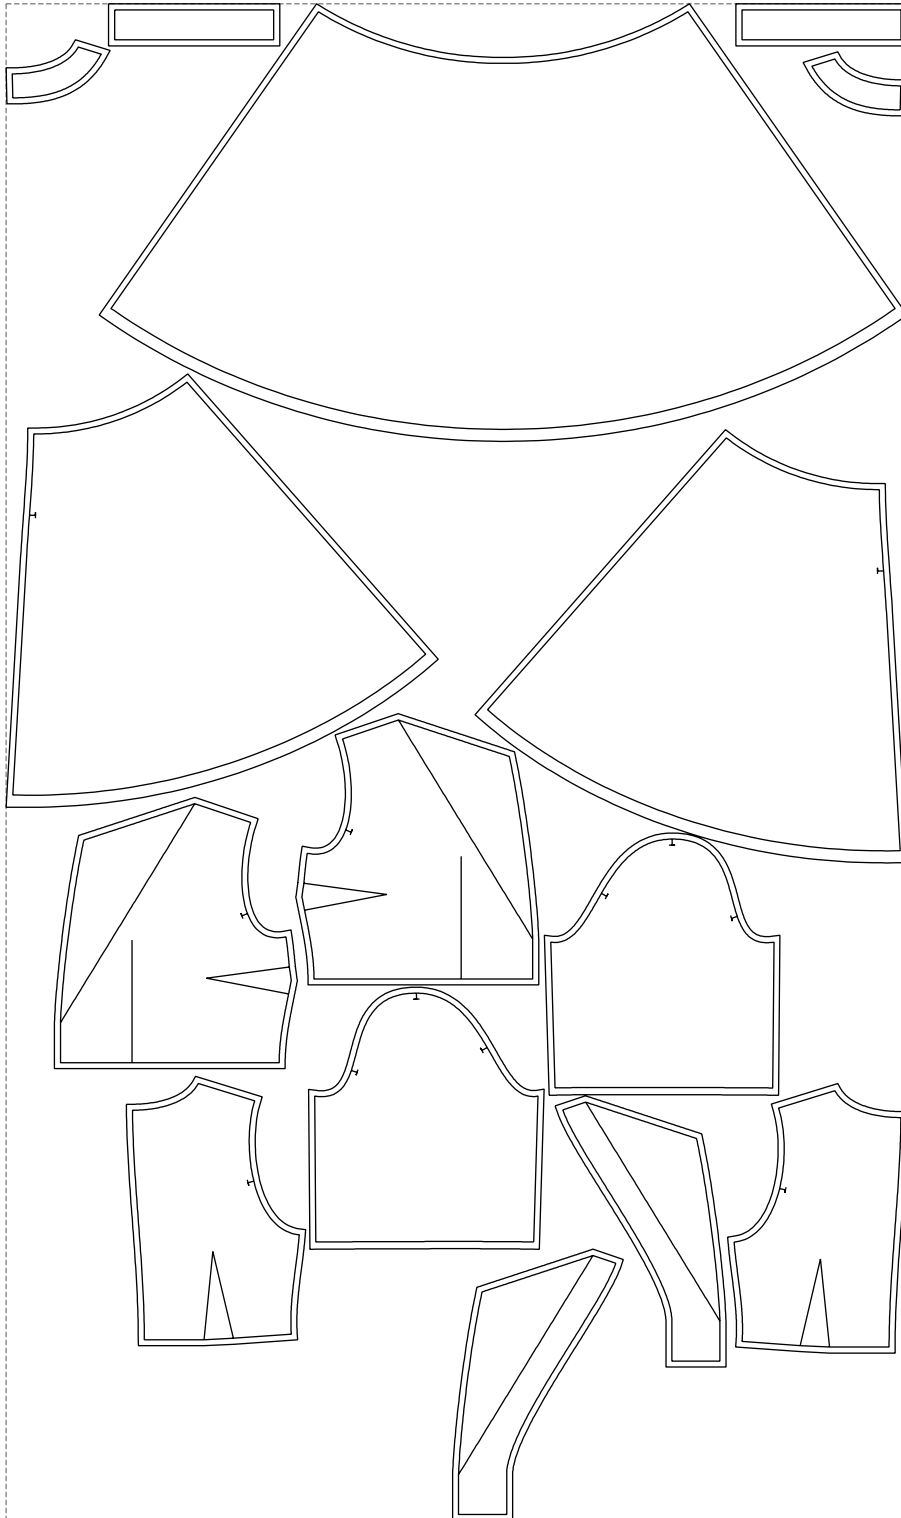

Not for print

Paper size: A4, size:1399.00 x1446.02 mm

# Example

size:1499.00 x2524.15 mm

Maneken =1 ver.0

rz\_1=170

rz\_16=100

rz\_17=85.4

rz\_18=80.2

rz\_19=108

rz\_20=105.4

---

. . . . .  
. . . . .  
. . . . .