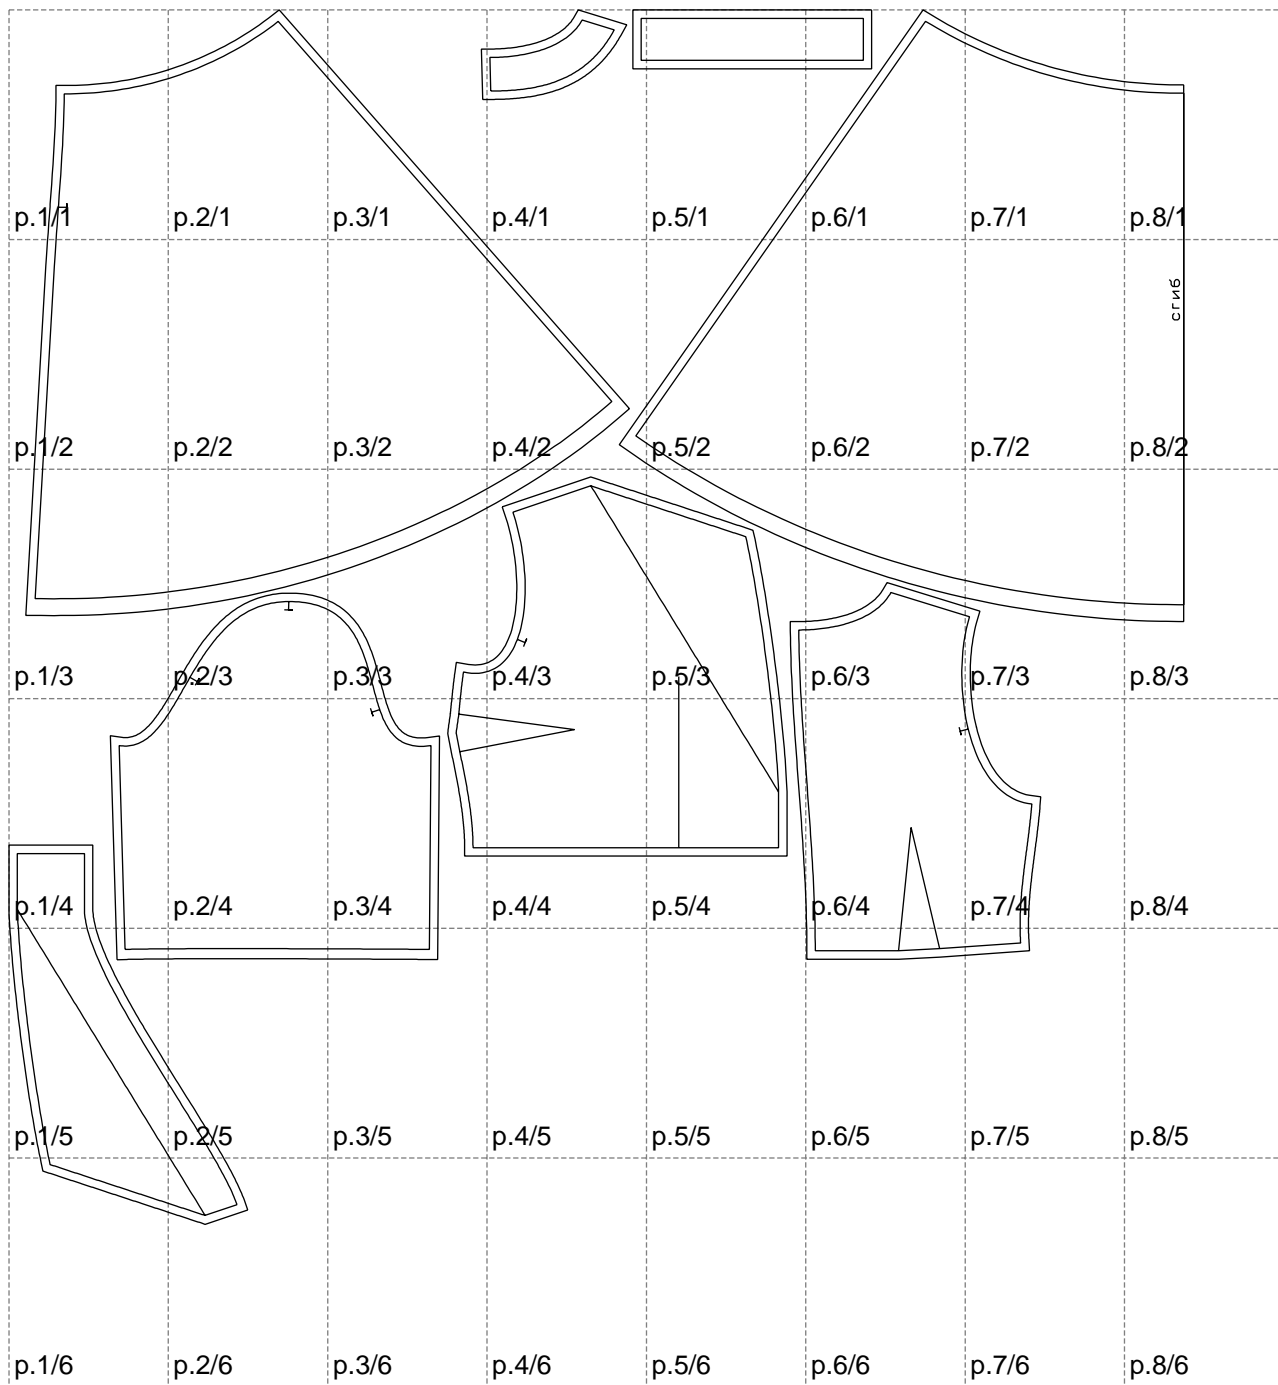

Not for print

Paper size: A4, size:1399.00 x1446.02 mm

# Example

size:1499.00 x2524.15 mm

Maneken =1 ver.0

rz\_1=170

rz\_16=100

rz\_17=85.4

rz\_18=80.2

rz\_19=108

rz\_20=105.4

---

. . . . .  
. . . . .  
. . . . .