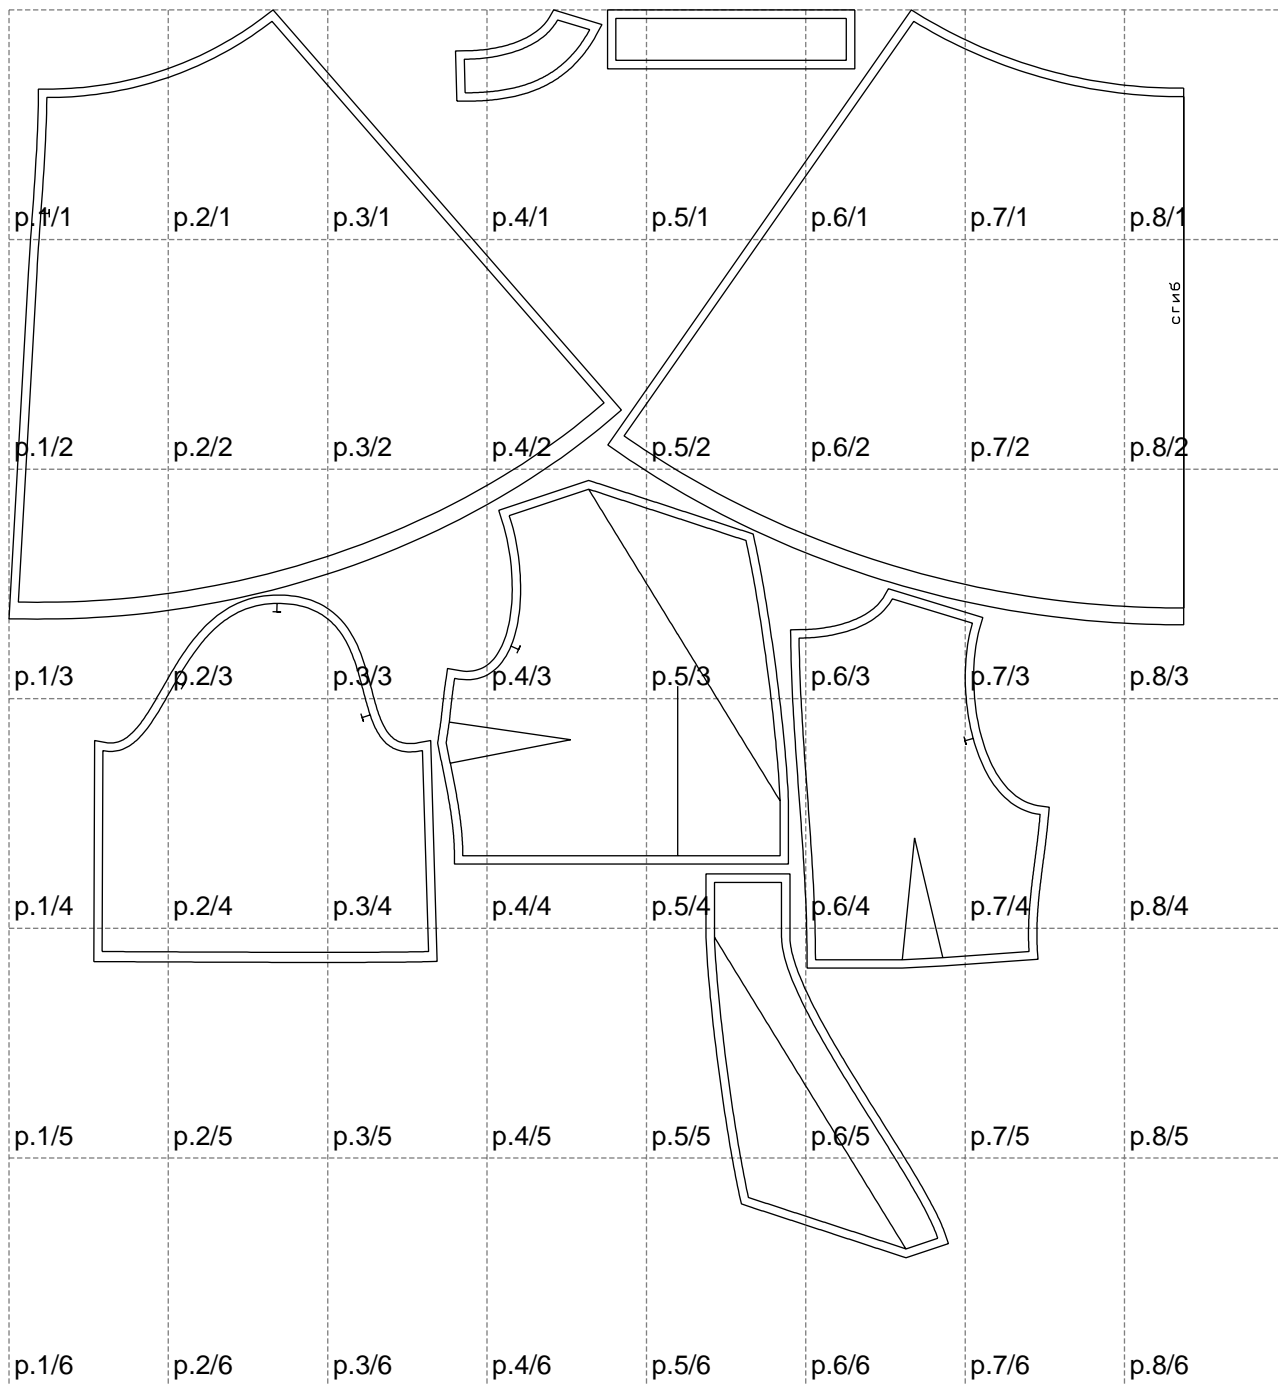

Not for print

Paper size: A4, size:1399.00 x1485.78 mm

# Example

size:1499.00 x2557.25 mm

Maneken =1 ver.0

rz\_1=170

rz\_16=104

rz\_17=88.9

rz\_18=84.4

rz\_19=112

rz\_20=109.3

---

. . . . .  
. . . . .  
. . . . .