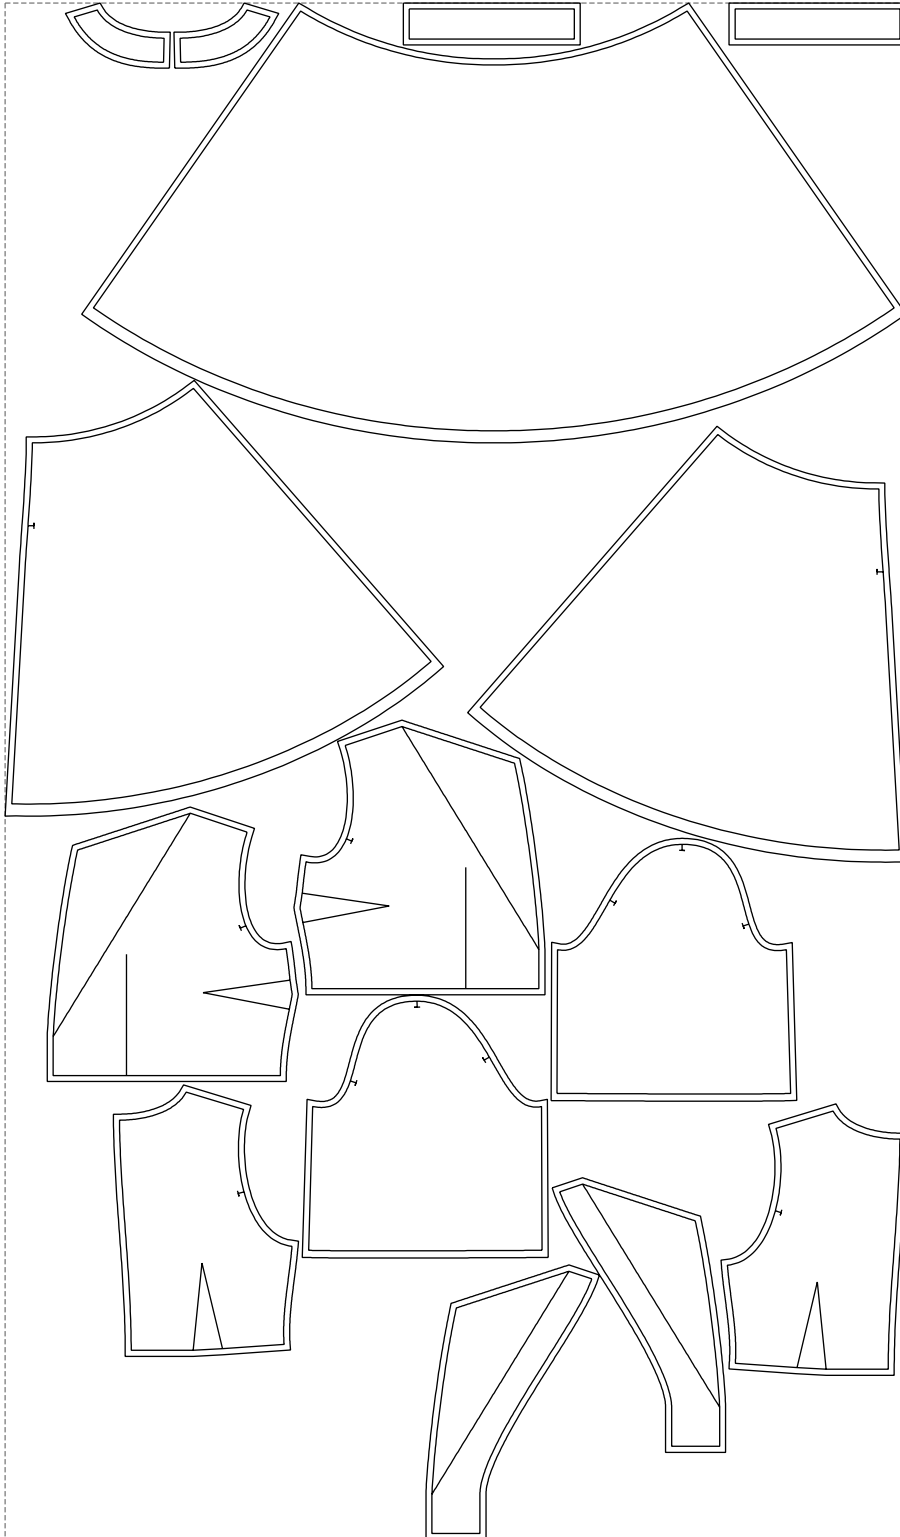

Not for print

Paper size: A4, size:1399.00 x1485.78 mm

# Example

size:1499.00 x2557.25 mm

Maneken =1 ver.0

rz\_1=170

rz\_16=104

rz\_17=88.9

rz\_18=84.4

rz\_19=112