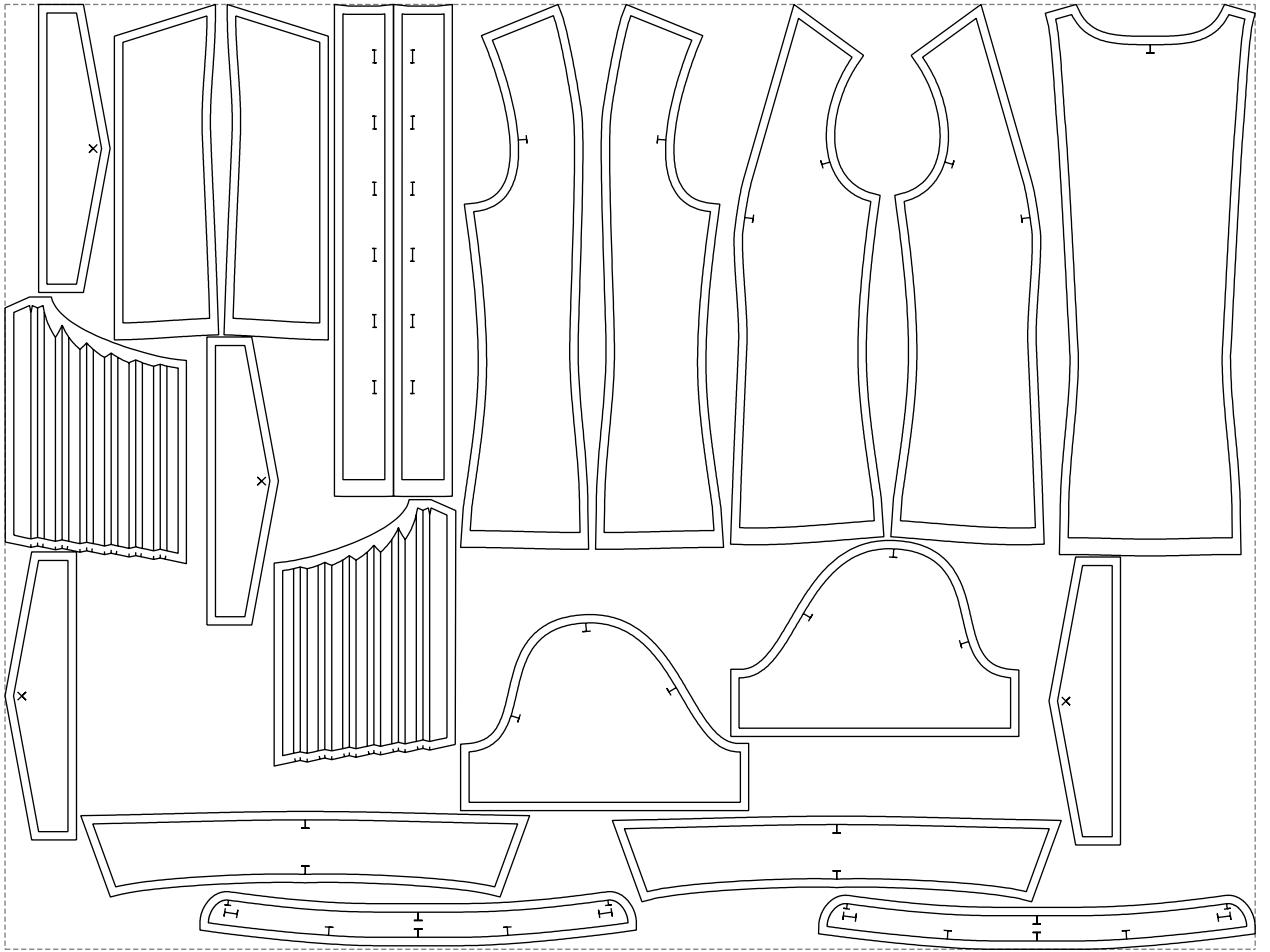

Not for print

Paper size: A4, size:1328.80 x656.80 mm

# Example

size:1488.98 x1125.37 mm

Maneken =1 ver.0

rz\_1=170

rz\_16=88

rz\_17=75.6

rz\_18=67.6

rz\_19=96

rz\_20=94.6

---

. . . . .  
. . . . .  
. . . . .