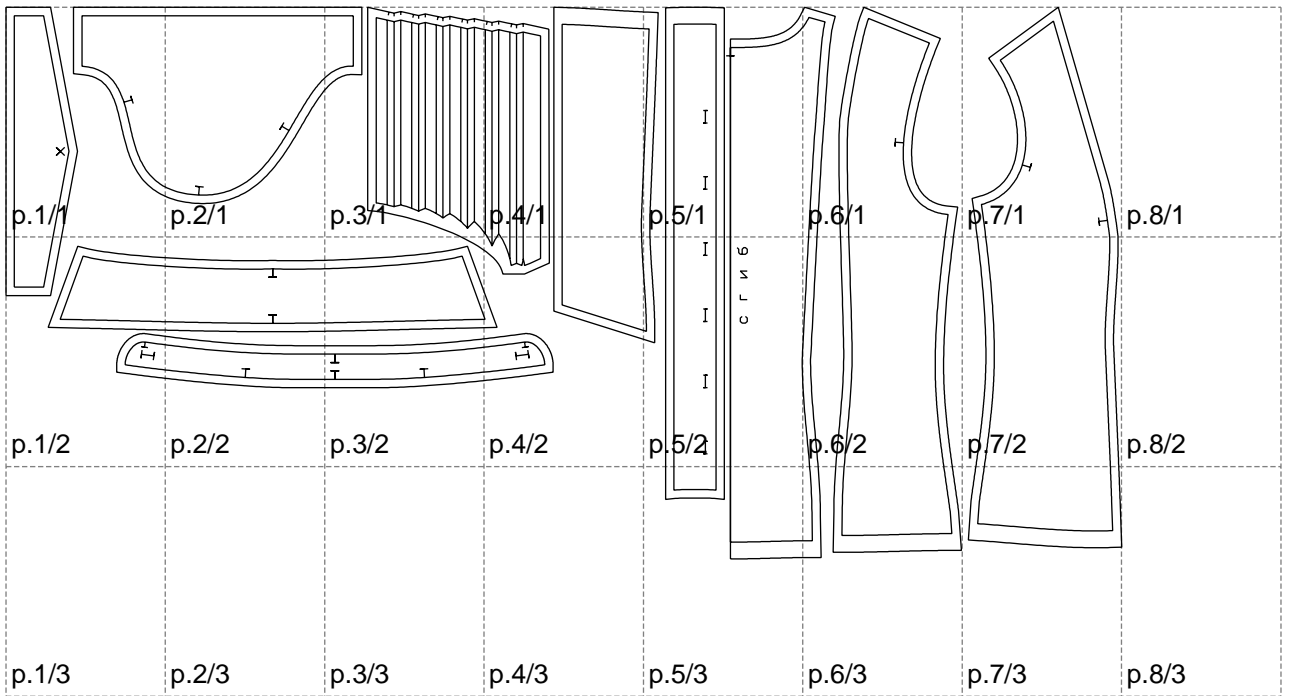

Not for print

Paper size: A4, size:1328.80 x656.80 mm

# Example

size:1488.98 x1125.37 mm

Maneken =1 ver.0

rz\_1=170

rz\_16=88

rz\_17=75.6

rz\_18=67.6

rz\_19=96

rz\_20=94.6

---

. . . . .  
. . . . .  
. . . . .