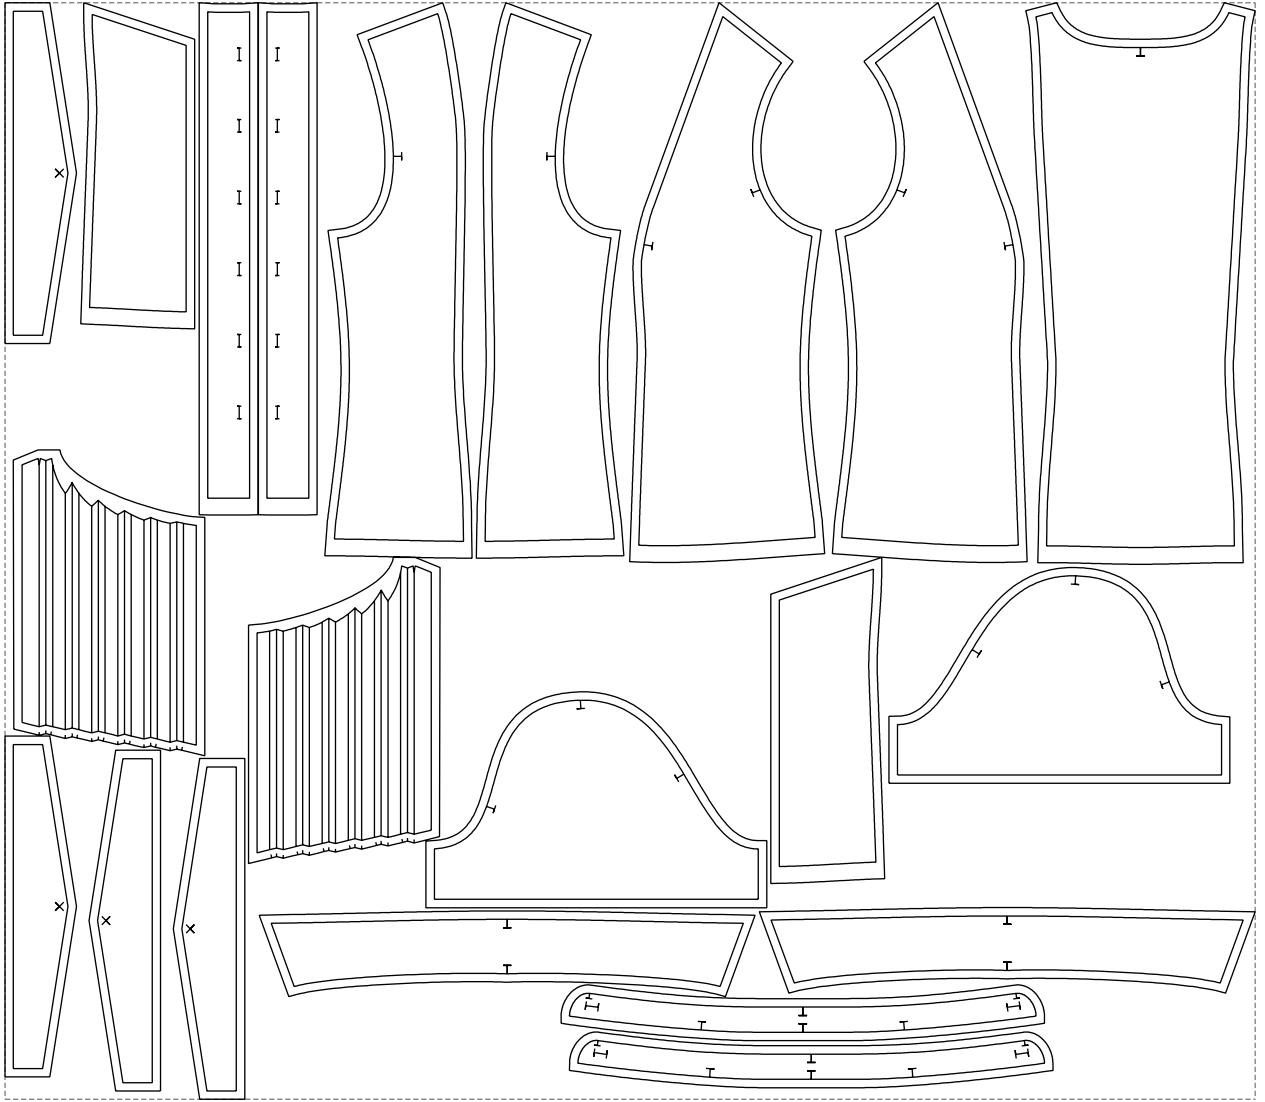

Not for print

Paper size: A4, size:1399.00 x760.04 mm

# Example

size:1488.97 x1306.16 mm

Maneken =1 ver.0

rz\_1=170

rz\_16=108

rz\_17=92.5

rz\_18=89.2

rz\_19=116