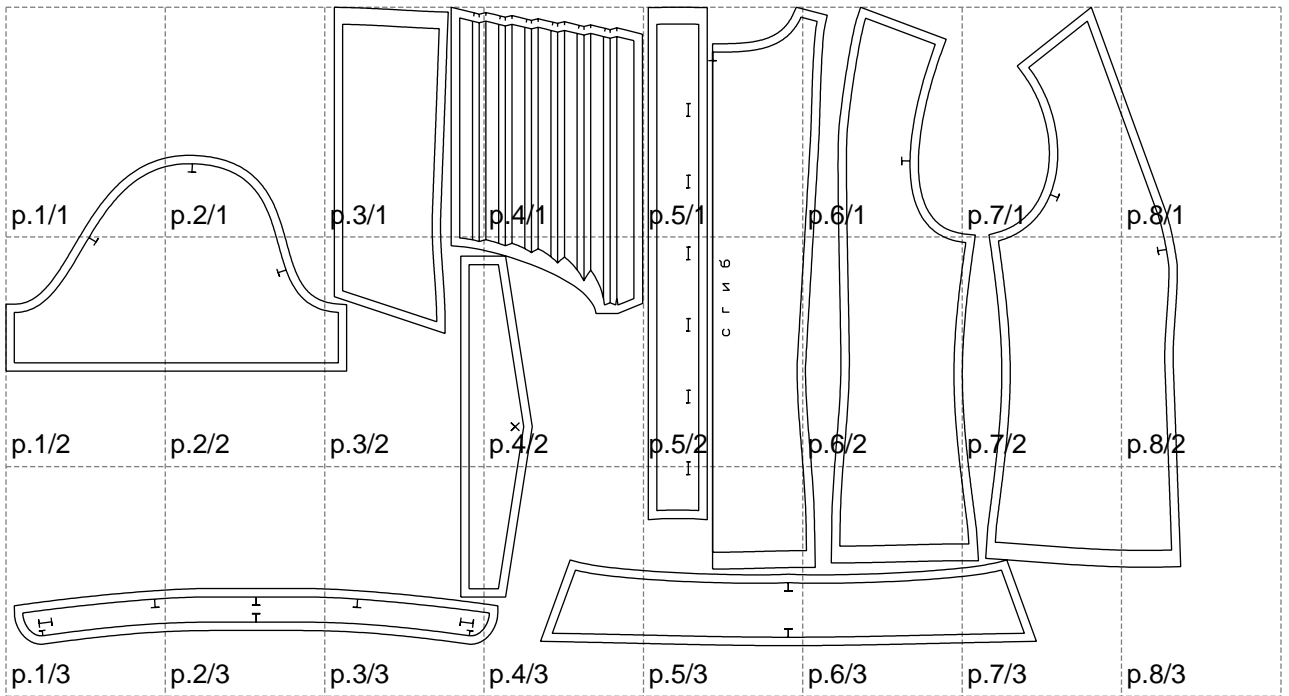

Not for print

Paper size: A4, size:1399.00 x760.04 mm

# Example

size:1488.97 x1306.16 mm

Maneken =1 ver.0

rz\_1=170

rz\_16=108

rz\_17=92.5

rz\_18=89.2

rz\_19=116

rz\_20=113

---

. . . . .  
. . . . .  
. . . . .