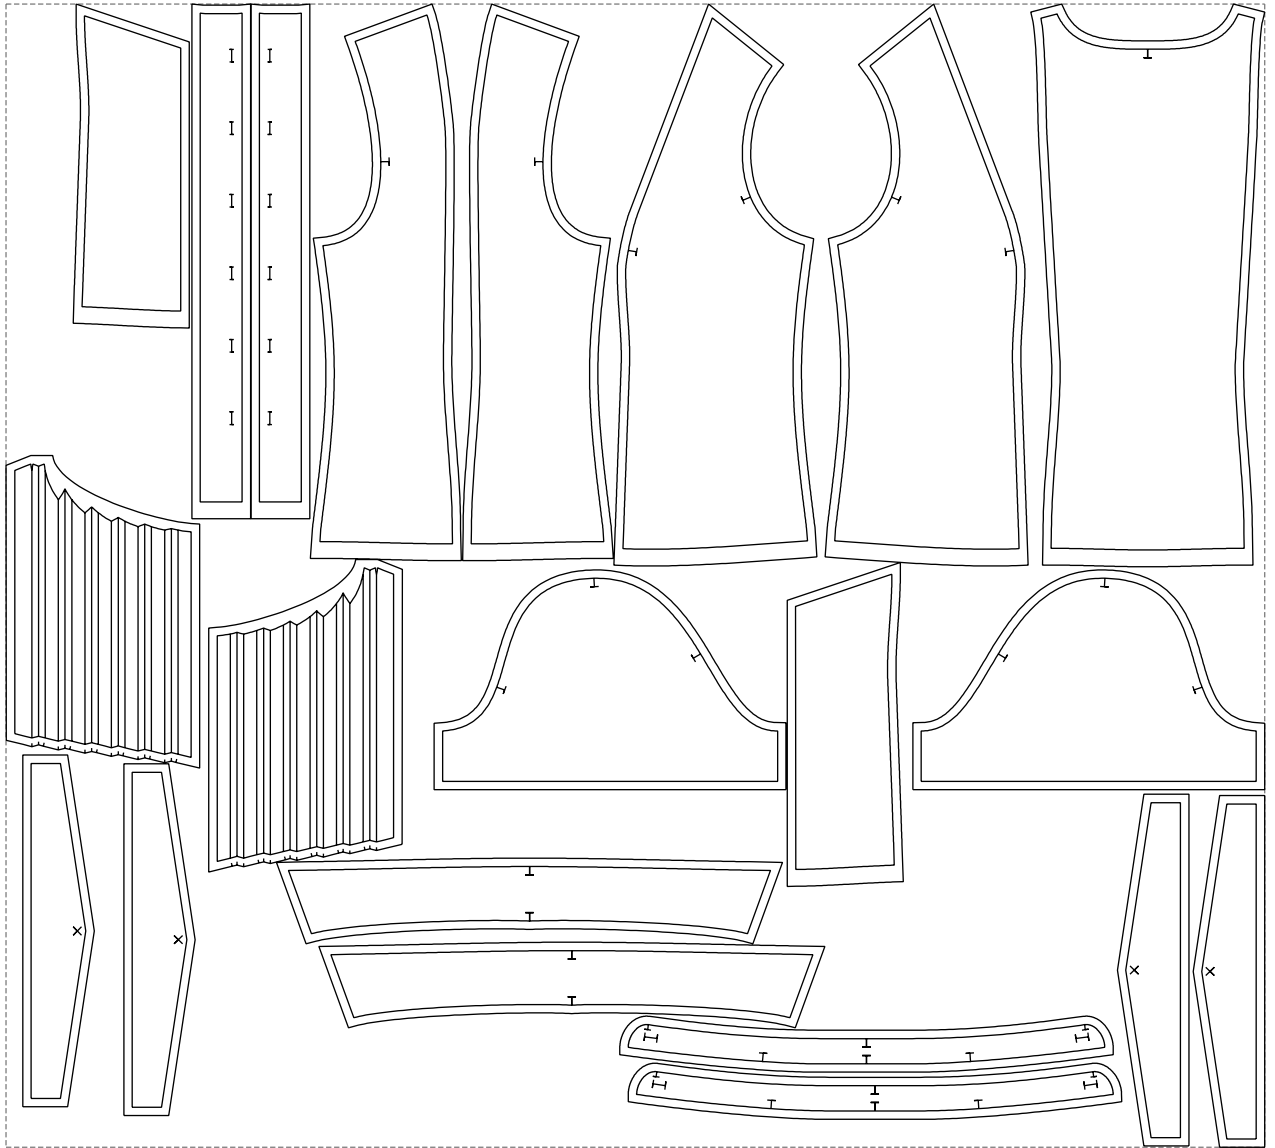

Not for print

Paper size: A4, size:1399.00 x780.08 mm

# Example

size:1499.00 x1361.66 mm

Maneken =1 ver.0

rz\_1=170

rz\_16=112

rz\_17=96.2

rz\_18=94

rz\_19=120