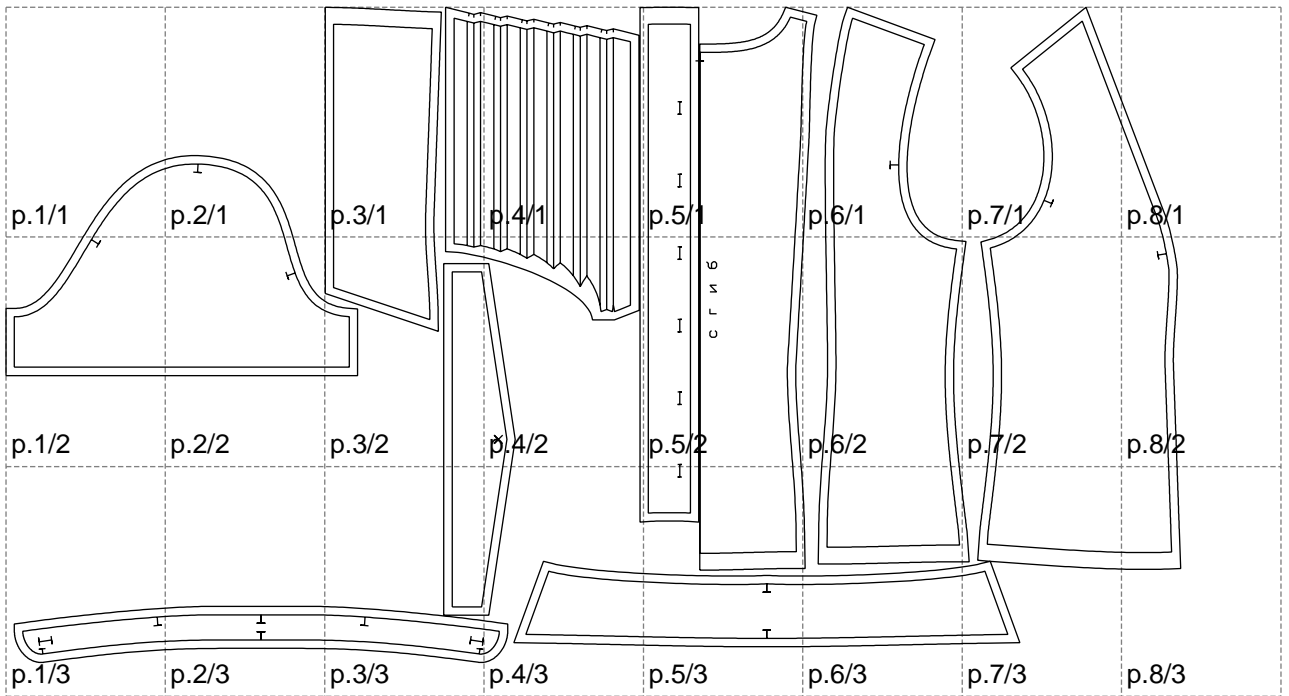

Not for print

Paper size: A4, size:1399.00 x780.08 mm

# Example

size:1499.00 x1361.66 mm

Maneken =1 ver.0

rz\_1=170

rz\_16=112

rz\_17=96.2

rz\_18=94

rz\_19=120

rz\_20=117

---

. . . . .  
. . . . .  
. . . . .