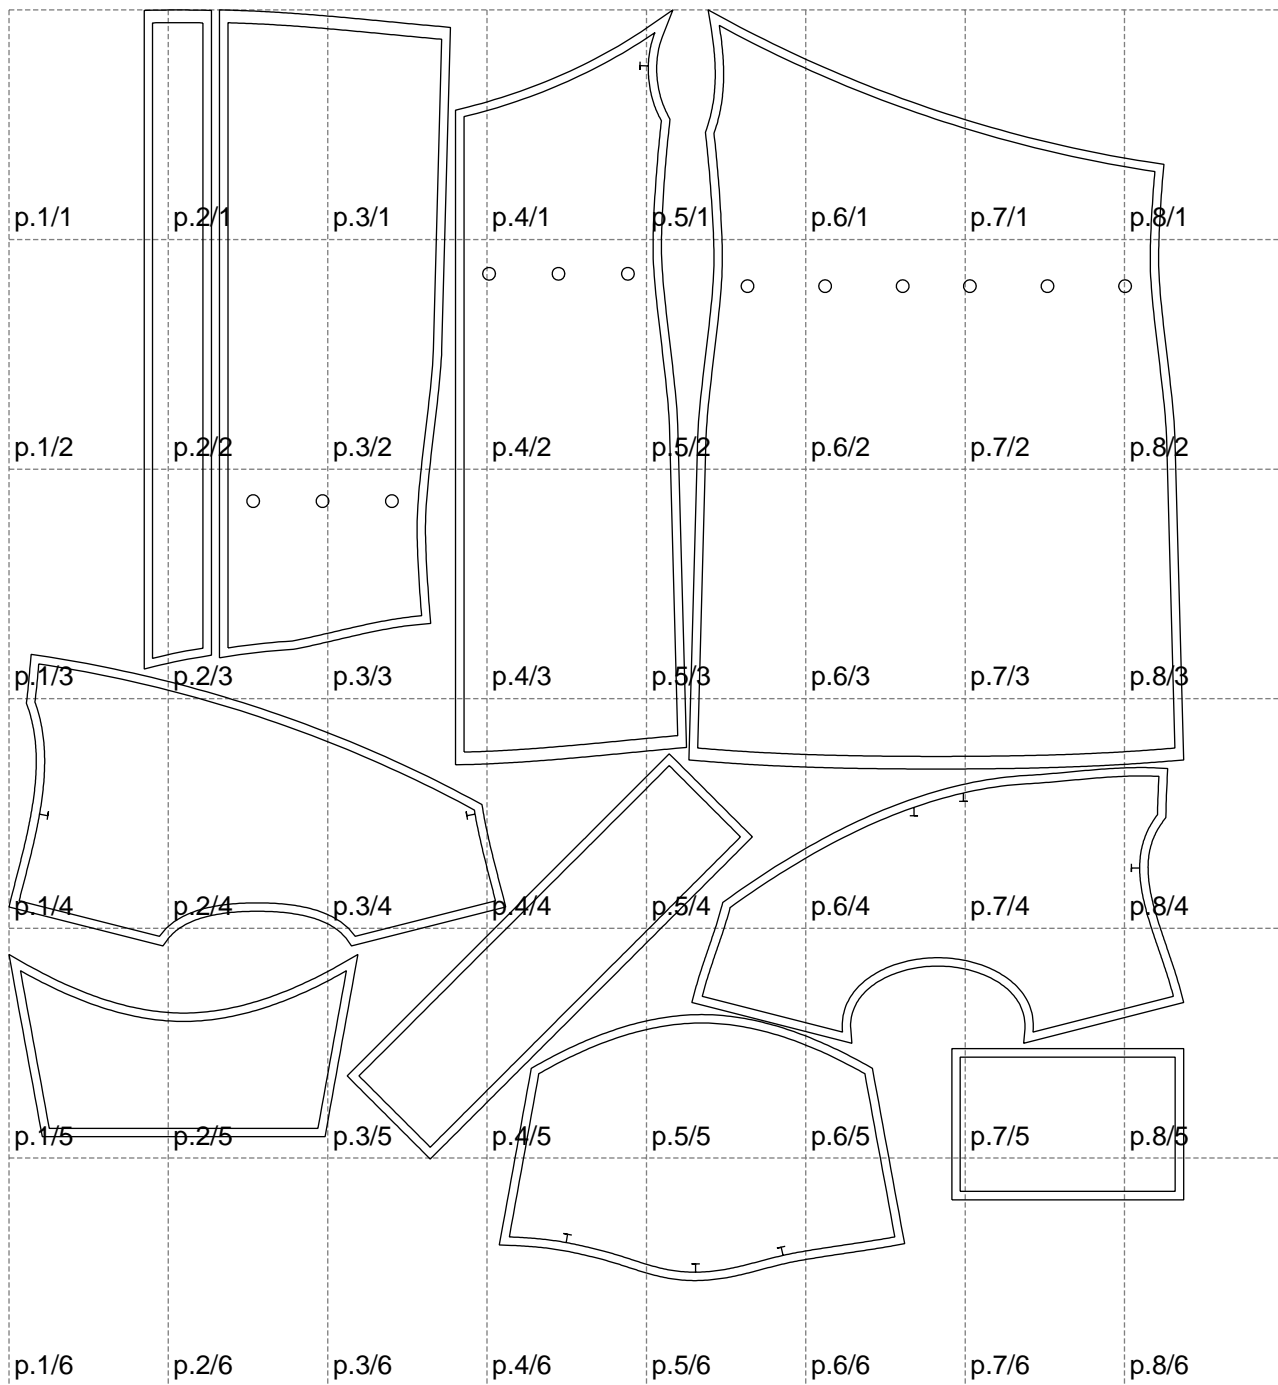

Not for print

Paper size: A4, size:1399.00 x1513.04 mm

# Example

size:1499.00 x861.29 mm

Maneken =1 ver.0

rz\_1=170

rz\_16=96

rz\_17=82

rz\_18=76

rz\_19=104

rz\_20=101.8

---

. . . . .  
. . . . .  
. . . . .