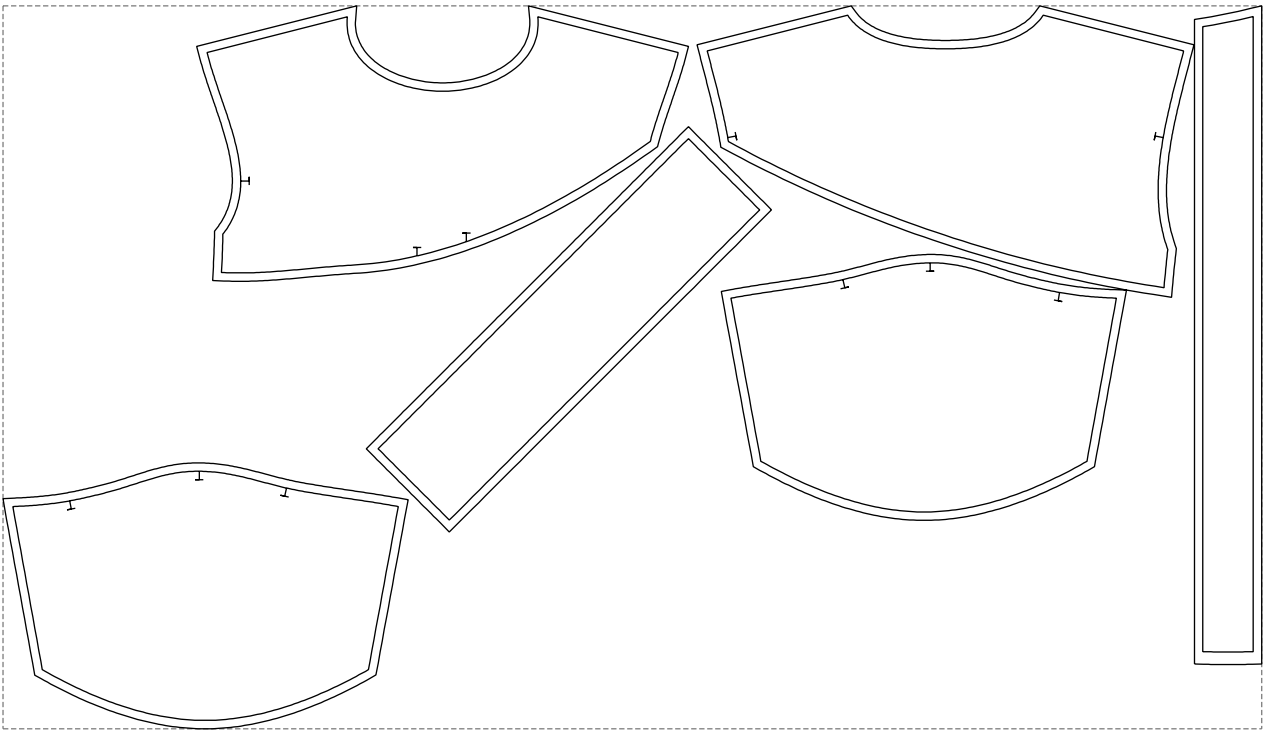

Not for print

Paper size: A4, size:1399.00 x1513.04 mm

# Example

size:1499.00 x861.29 mm

Maneken =1 ver.0

rz\_1=170

rz\_16=96

rz\_17=82

rz\_18=76

rz\_19=104

rz\_20=101.8

---

. . . . .  
. . . . .  
. . . . .