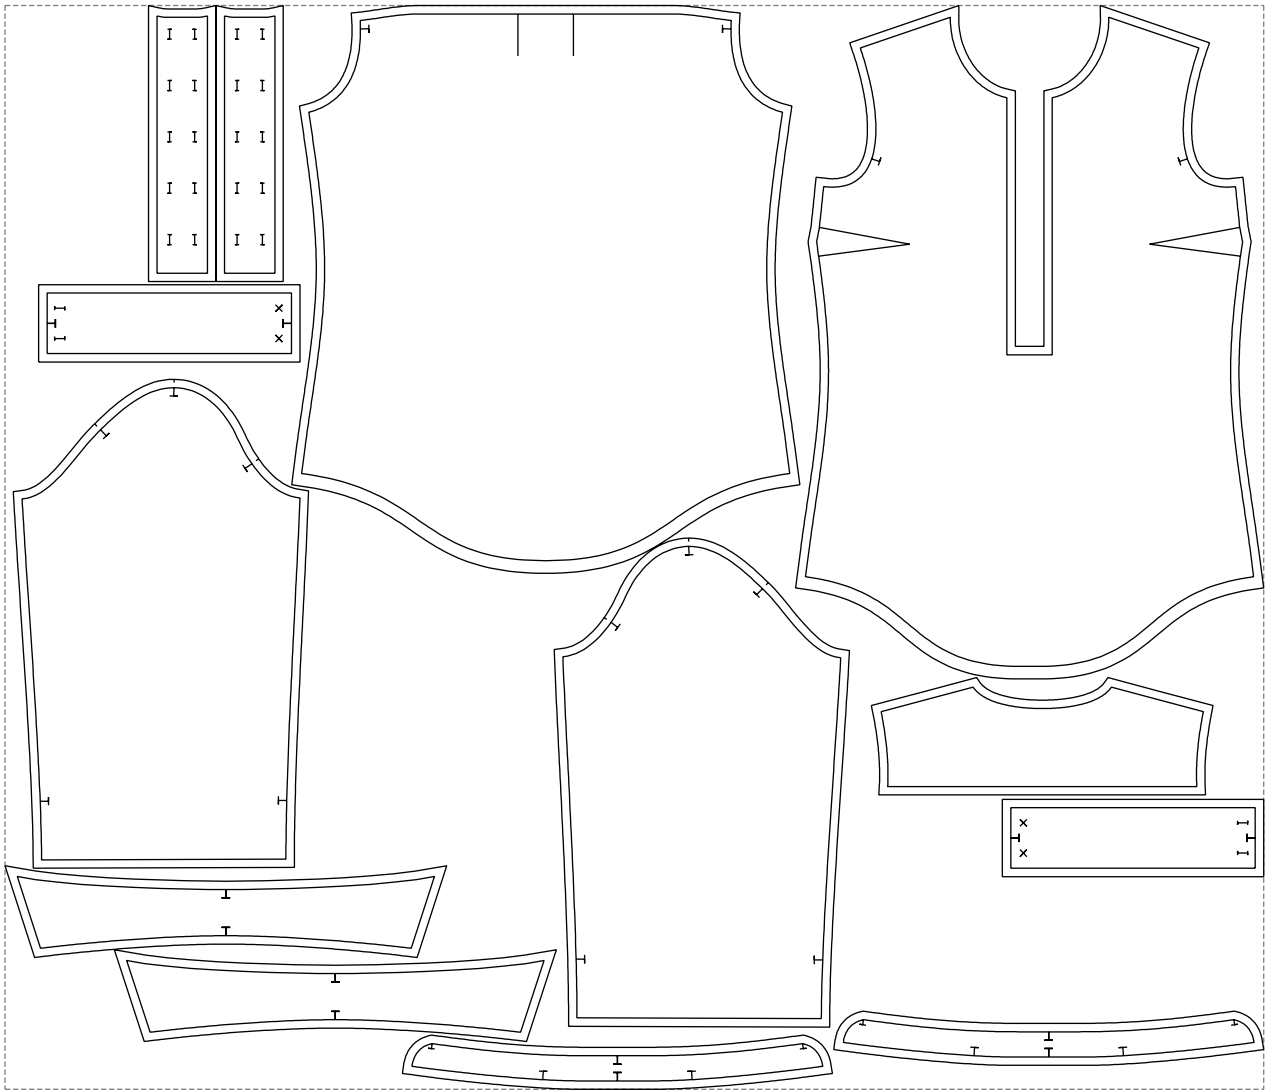

Not for print

Paper size: A4, size:1328.49 x802.13 mm

# Example

size:1499.00 x1290.93 mm

Maneken =1 ver.0

rz\_1=170

rz\_16=88

rz\_17=75.6

rz\_18=67.6

rz\_19=96