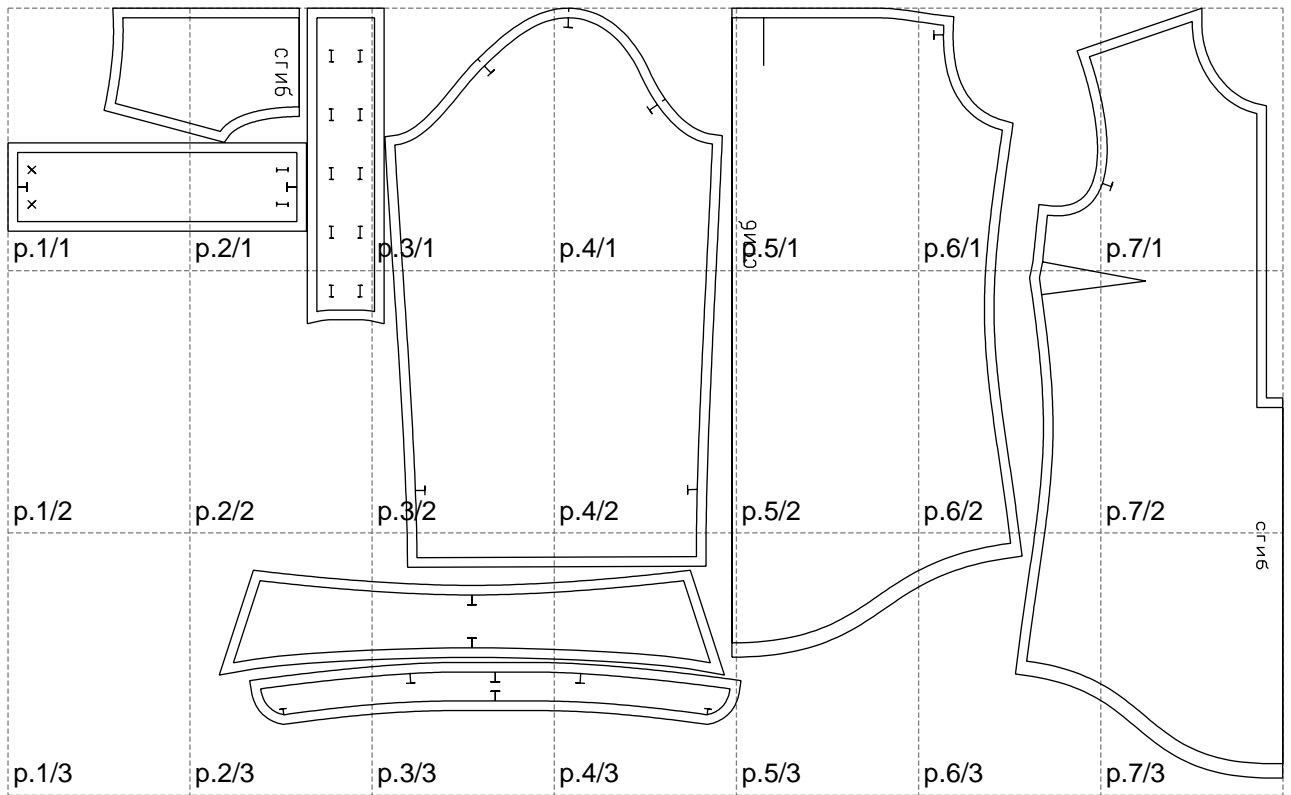

Not for print

Paper size: A4, size:1328.49 x802.13 mm

# Example

size:1499.00 x1290.93 mm

Maneken =1 ver.0

rz\_1=170

rz\_16=88

rz\_17=75.6

rz\_18=67.6

rz\_19=96

rz\_20=94.6

---

. . . . .  
. . . . .  
. . . . .