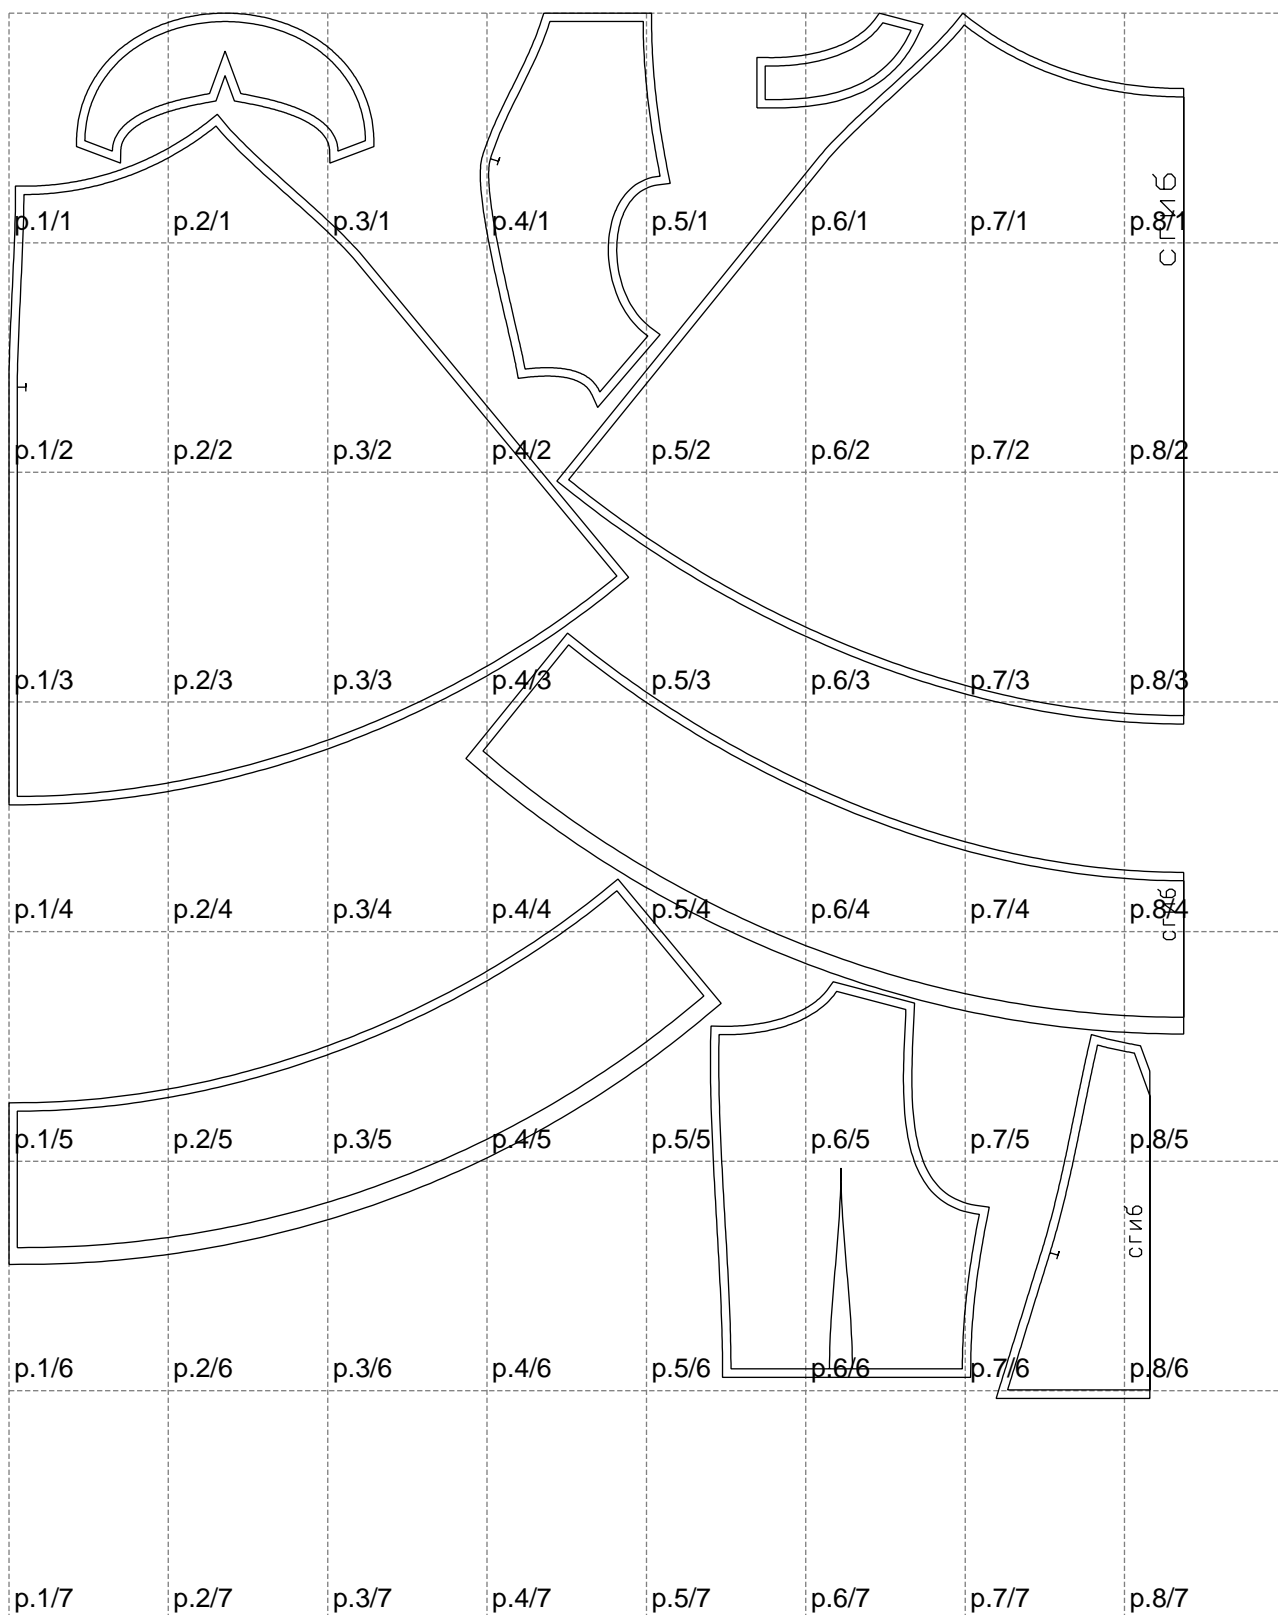

Not for print

Paper size: A4, size:1399.00 x1649.47 mm

# Example

size:1709.39 x3022.06 mm

Maneken =1 ver.0

rz\_1=170

rz\_16=116

rz\_17=100

rz\_18=98.8

rz\_19=124

rz\_20=121

---

. . . . .  
. . . . .  
. . . . .