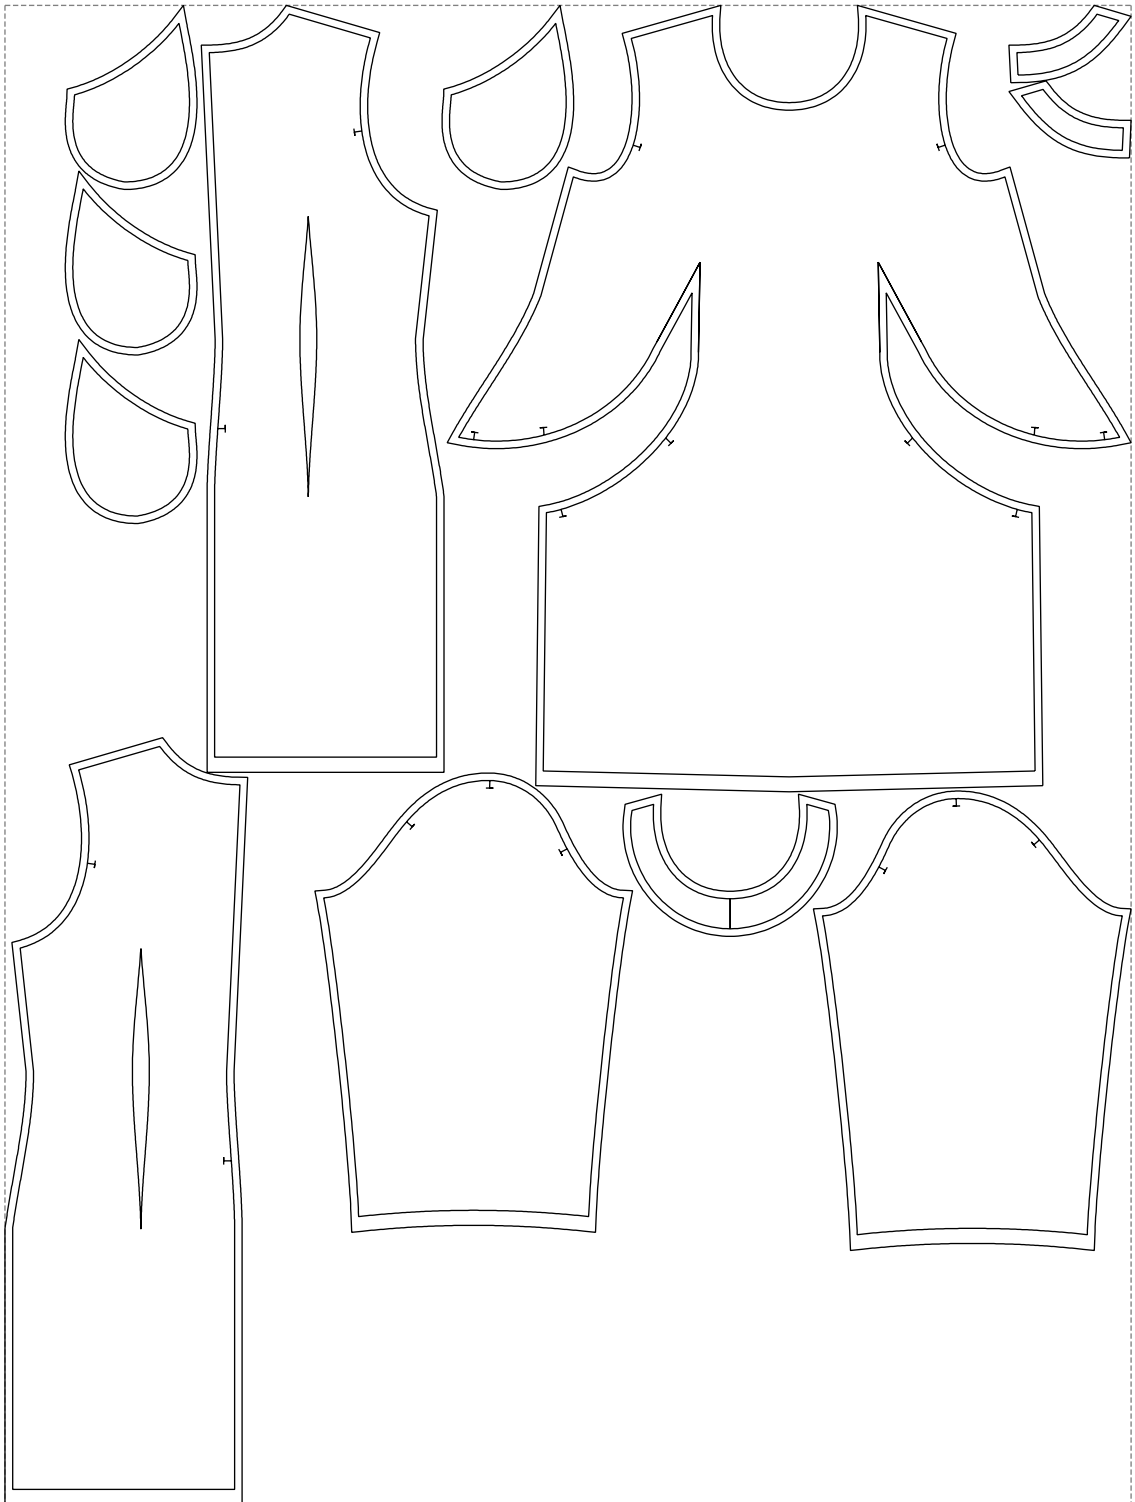

Not for print

Paper size: A4, size:1399.00 x1047.12 mm

# Example

size:1499.00 x1995.80 mm

Maneken =1 ver.0

rz\_1=170

rz\_16=112

rz\_17=96.2

rz\_18=94

rz\_19=120