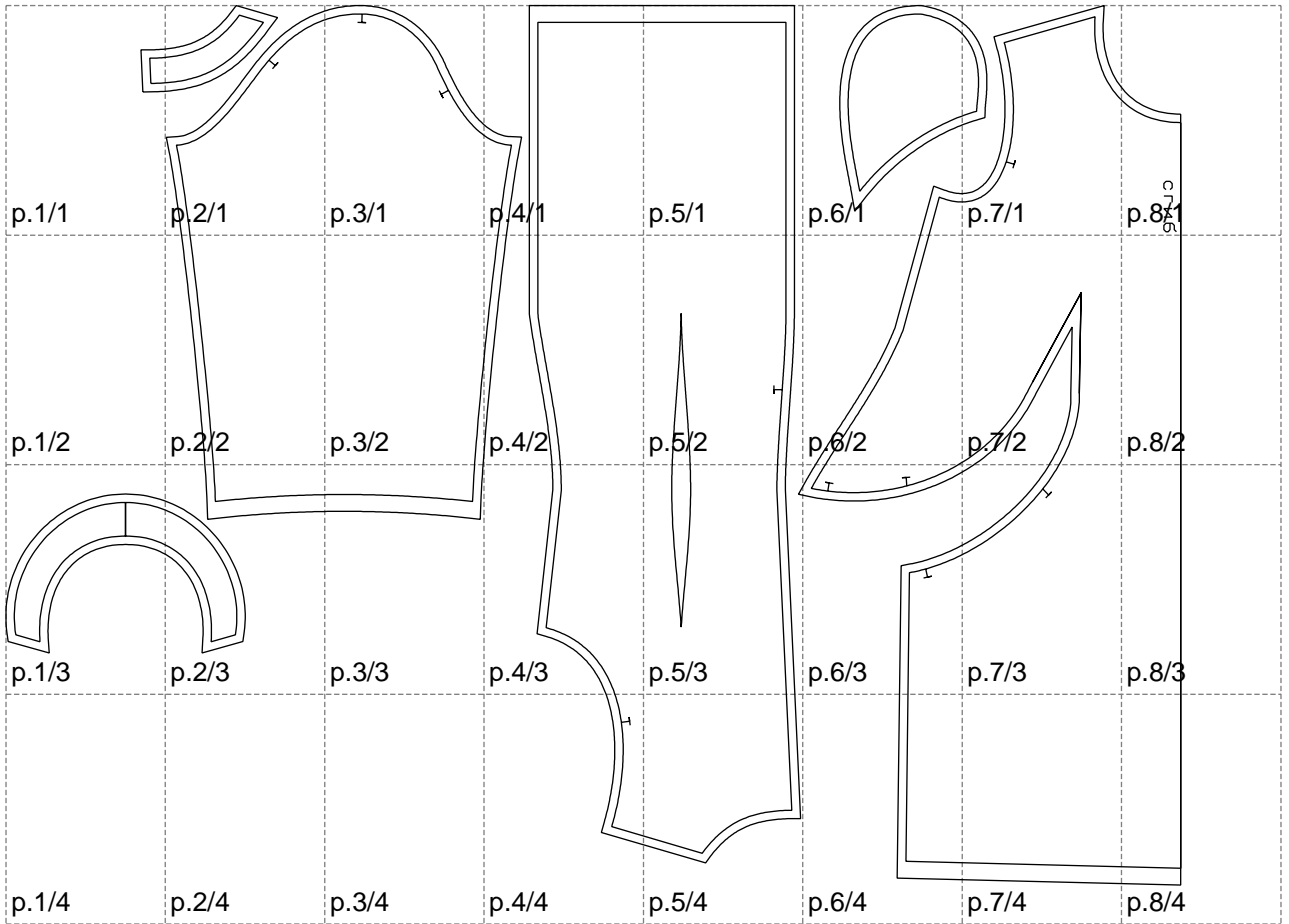

Not for print

Paper size: A4, size:1399.00 x1047.12 mm

# Example

size:1499.00 x1995.80 mm

Maneken =1 ver.0

rz\_1=170

rz\_16=112

rz\_17=96.2

rz\_18=94

rz\_19=120

rz\_20=117

---

. . . . .  
. . . . .  
. . . . .