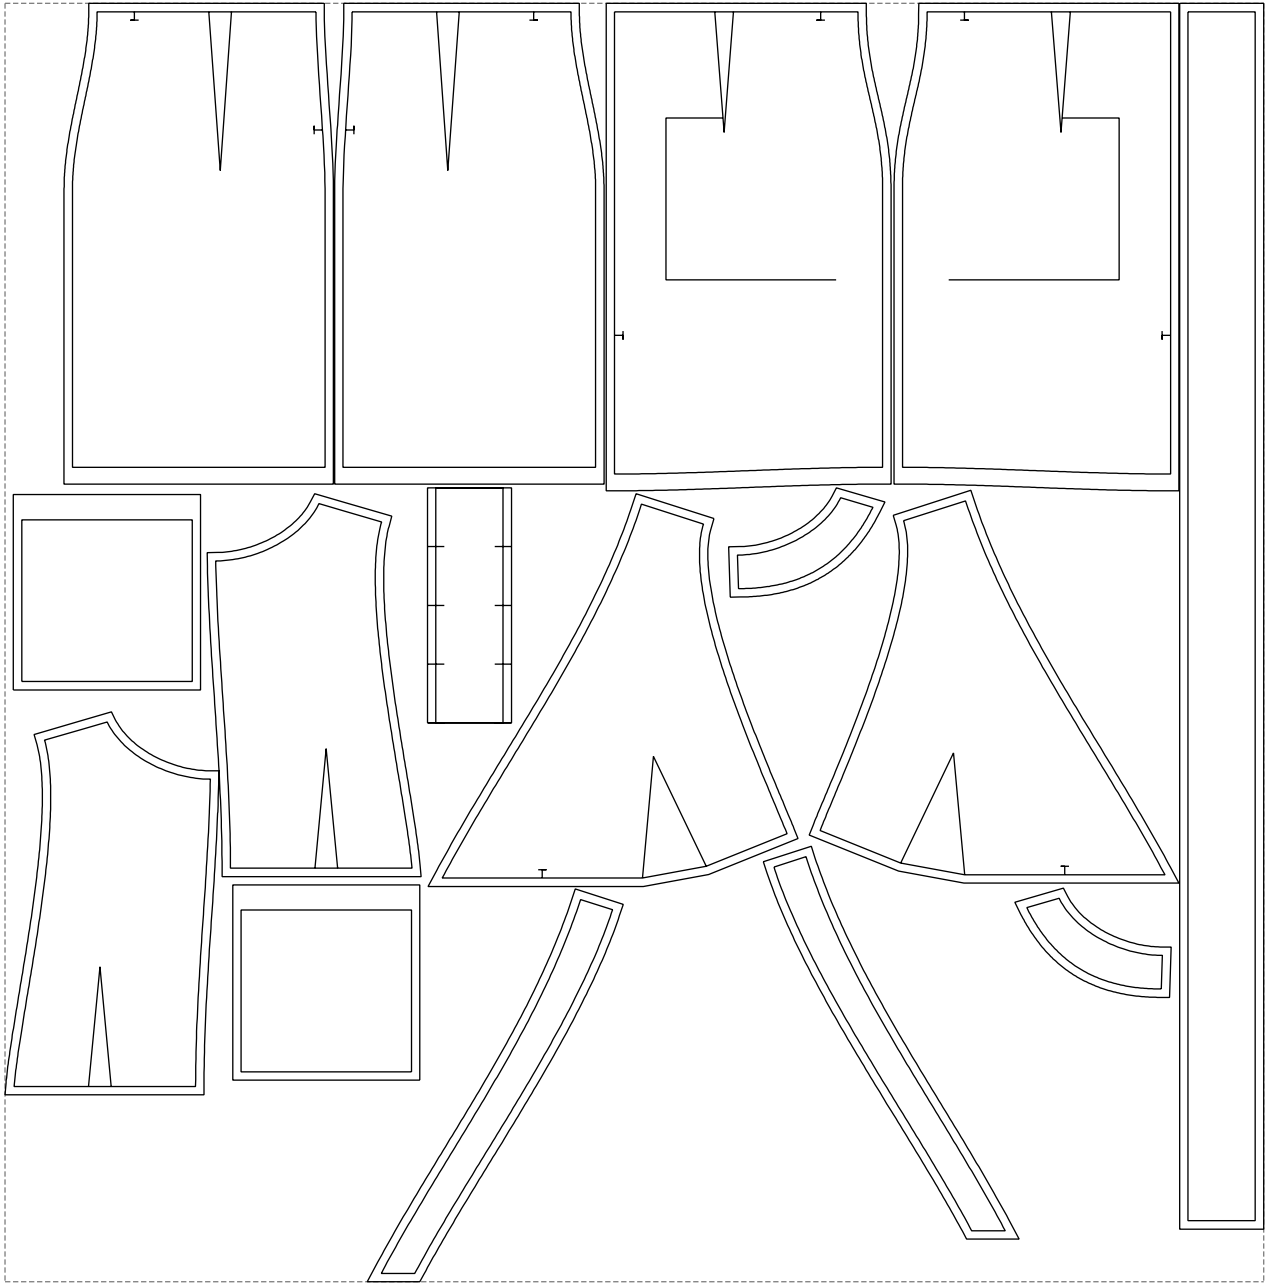

Not for print

Paper size: A4, size:1399.00 x1460.00 mm

# Example

size:1499.00 x1522.80 mm

Maneken =1 ver.0

rz\_1=170

rz\_16=112

rz\_17=96.2

rz\_18=94

rz\_19=120

rz\_20=117

---

. . . . .  
. . . . .  
. . . . .