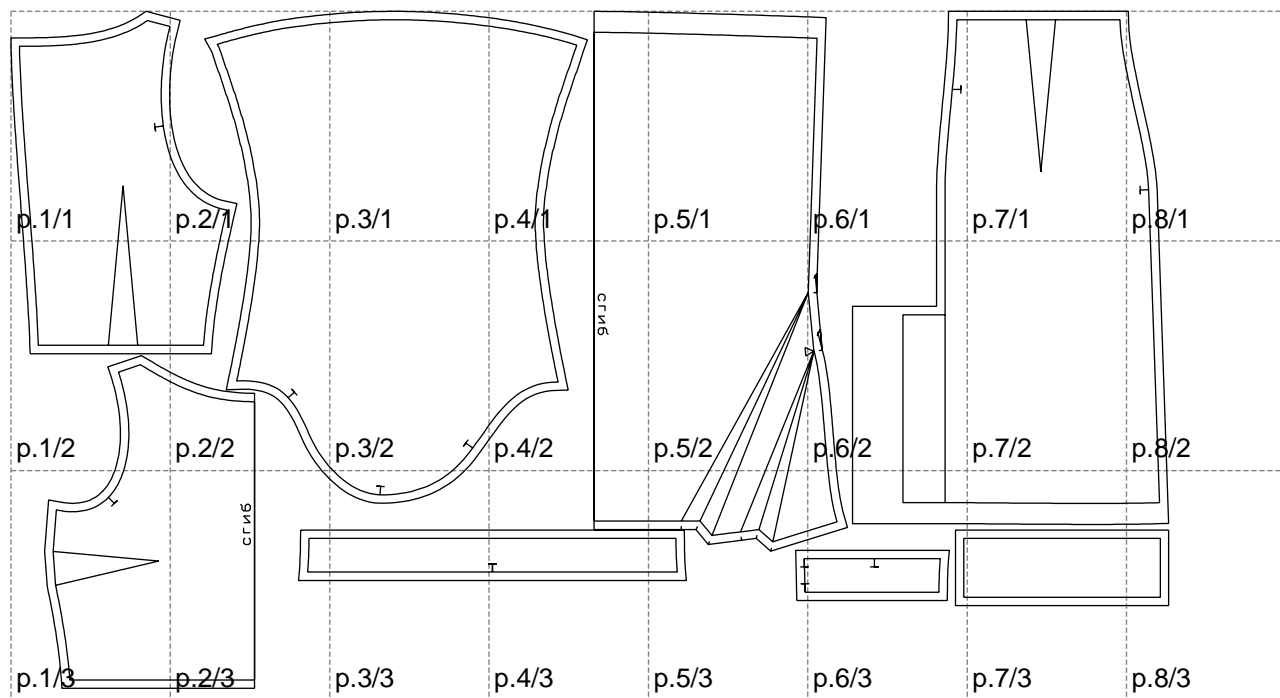

Not for print

Paper size: A4, size:1378.83 x806.13 mm

# Example

size:1499.00 x1581.17 mm

Maneken =1 ver.0

rz\_1=170

rz\_16=88

rz\_17=75.6

rz\_18=67.6

rz\_19=96

rz\_20=94.6

---

. . . . .  
. . . . .  
. . . . .