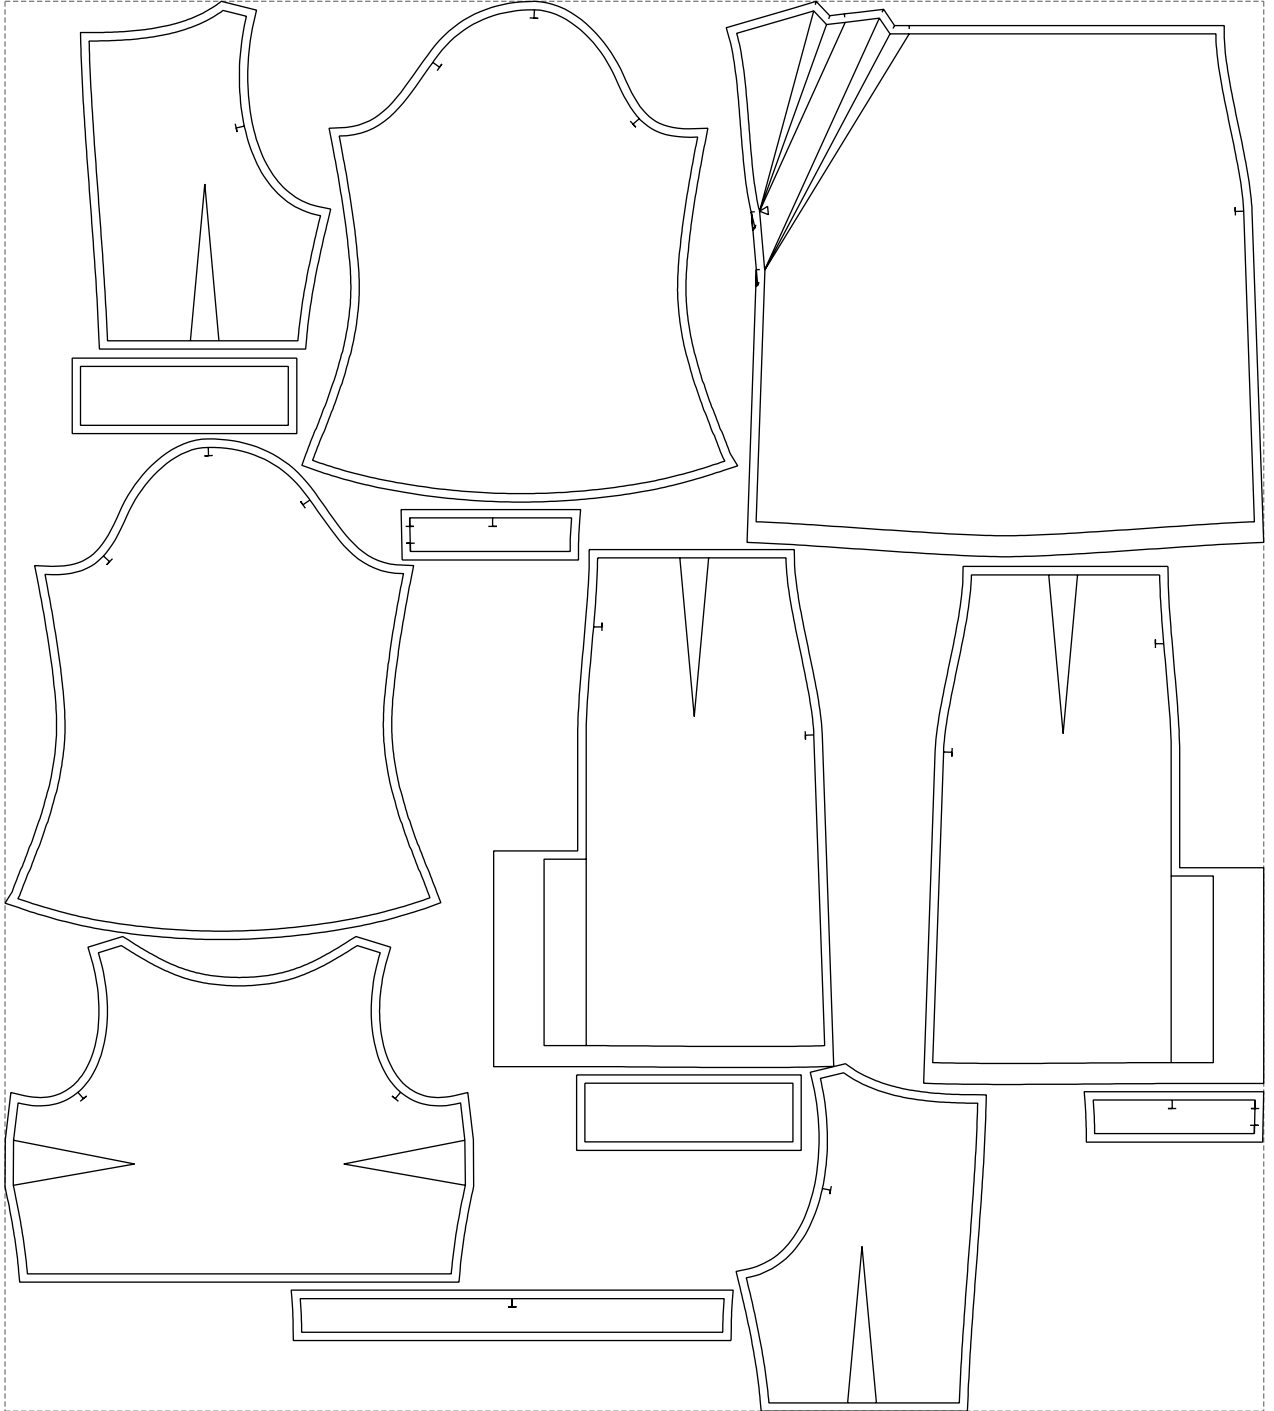

# Example

size:1499.00 x1679.38 mm

Maneken =1 ver.0

rz\_1=170

rz\_16=100

rz\_17=85.4

rz\_18=80.2

rz\_19=108

rz\_20=105.4

---

. . . . .  
. . . . .  
. . . . .