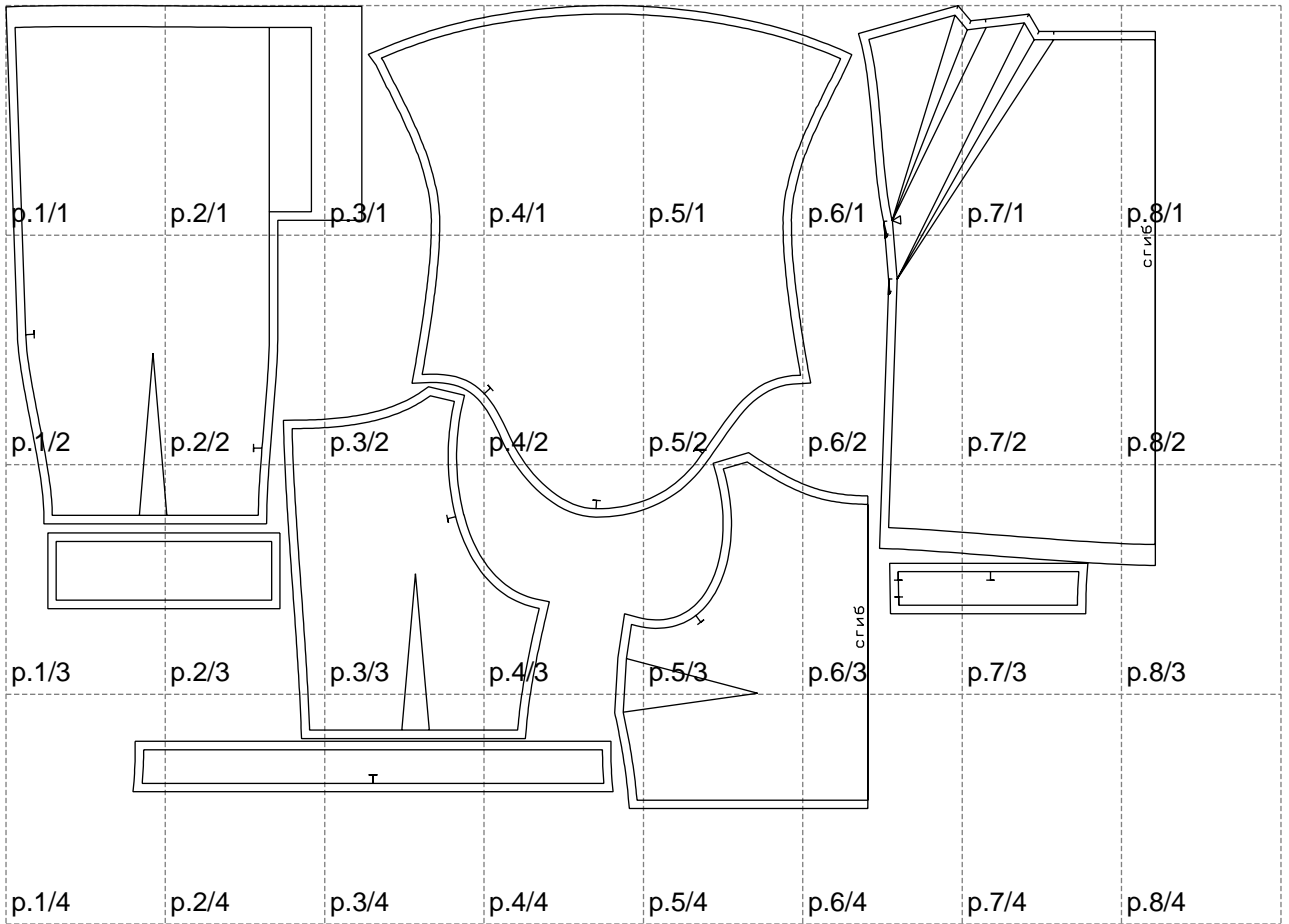

Not for print

Paper size: A4, size:1368.84 x956.19 mm

# Example

size:1499.00 x1700.68 mm

Maneken =1 ver.0

rz\_1=170

rz\_16=108

rz\_17=92.5

rz\_18=89.2

rz\_19=116

rz\_20=113

---

. . . . .  
. . . . .  
. . . . .