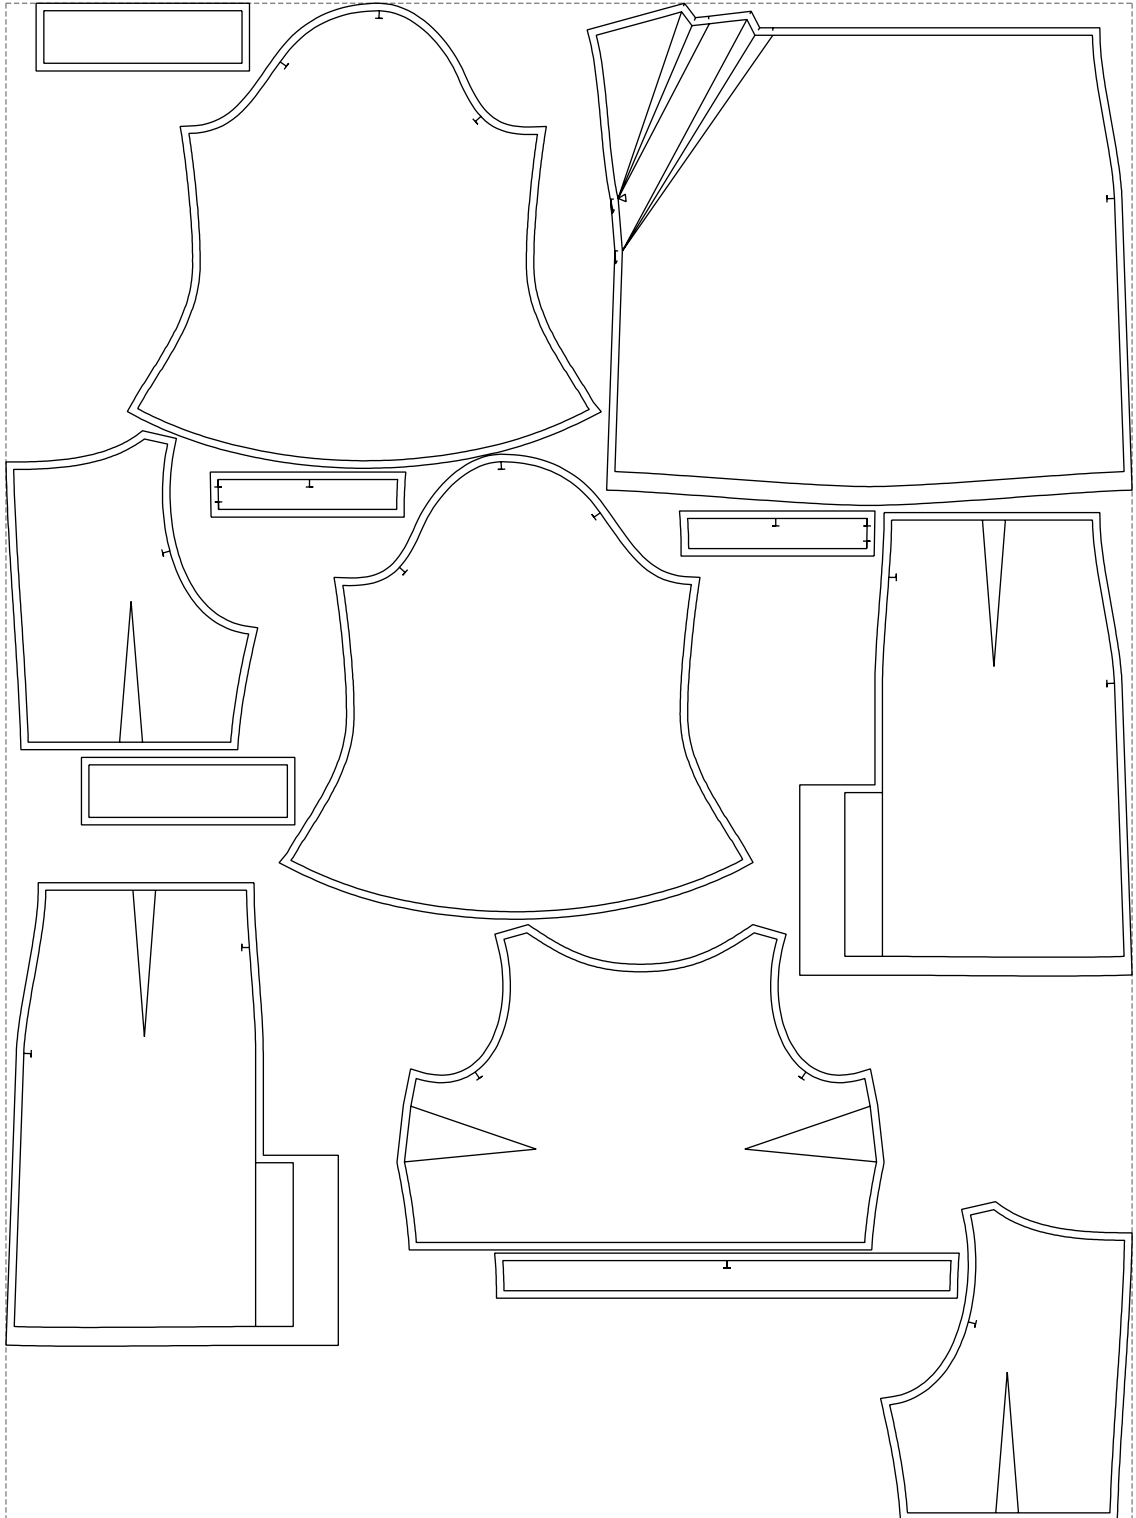

Not for print

Paper size: A4, size:1338.74 x1245.63 mm

# Example

size:1499.00 x2020.00 mm

Maneken =1 ver.0

rz\_1=170

rz\_16=116

rz\_17=100

rz\_18=98.8

rz\_19=124