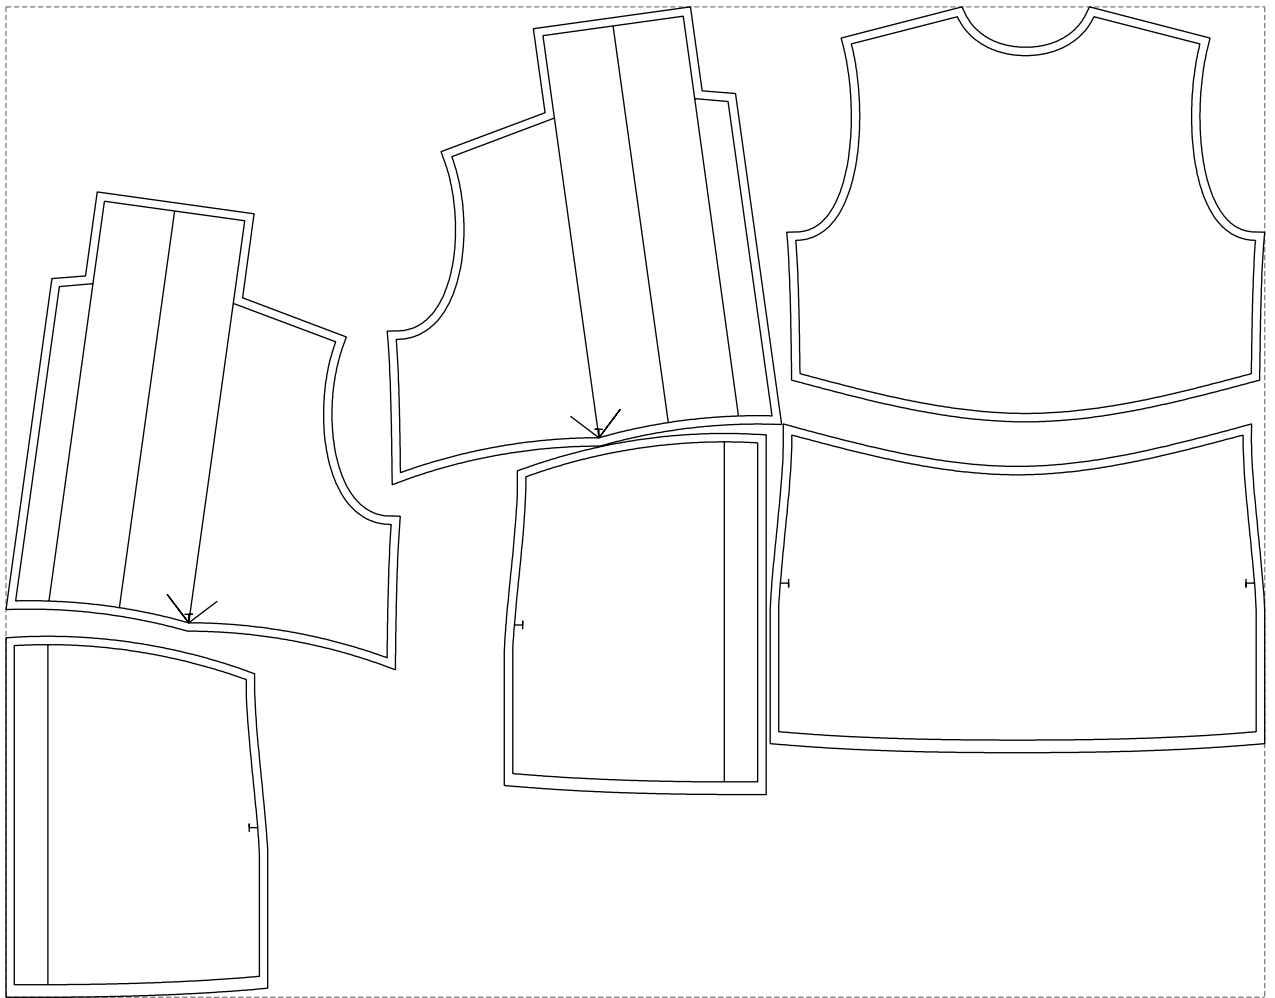

Not for print

Paper size: A4, size:1378.92 x569.21 mm

# Example

size:1499.00 x1179.91 mm

Maneken =1 ver.0

rz\_1=170

rz\_16=92

rz\_17=78.8

rz\_18=71.8

rz\_19=100