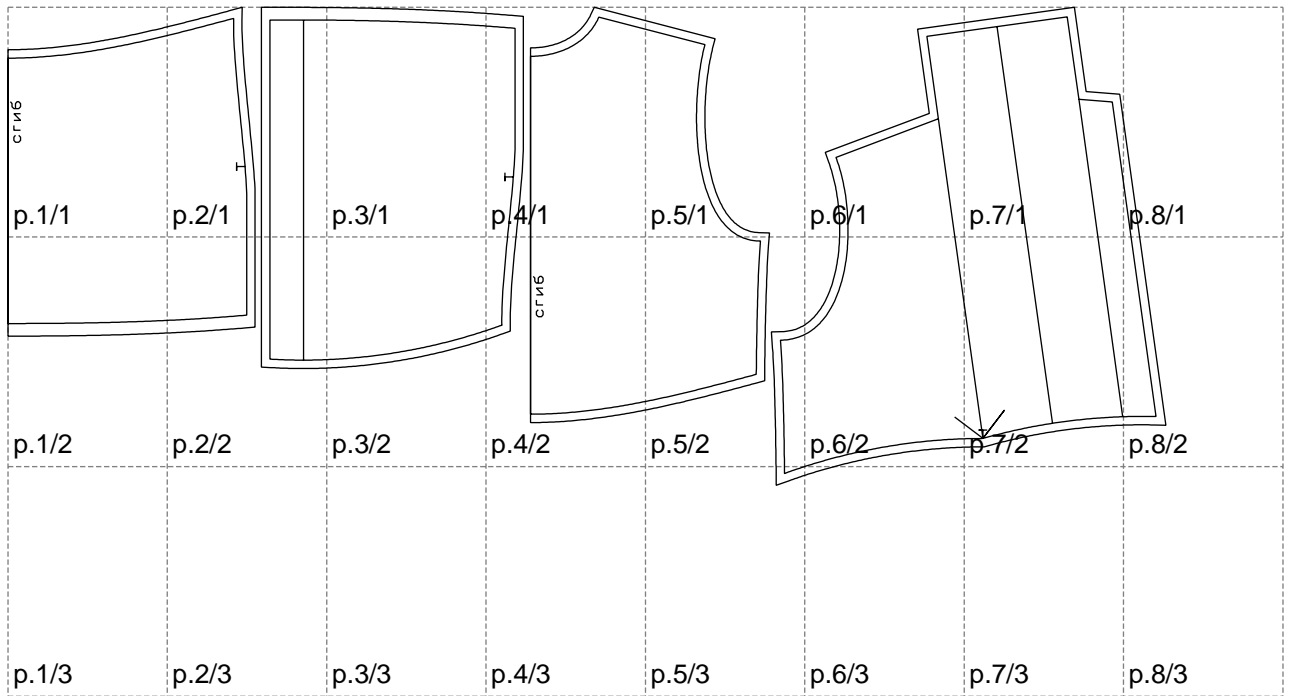

Not for print

Paper size: A4, size:1378.92 x569.21 mm

# Example

size:1499.00 x1179.91 mm

Maneken =1 ver.0

rz\_1=170

rz\_16=92

rz\_17=78.8

rz\_18=71.8

rz\_19=100

rz\_20=98.1

---

. . . . .  
. . . . .  
. . . . .