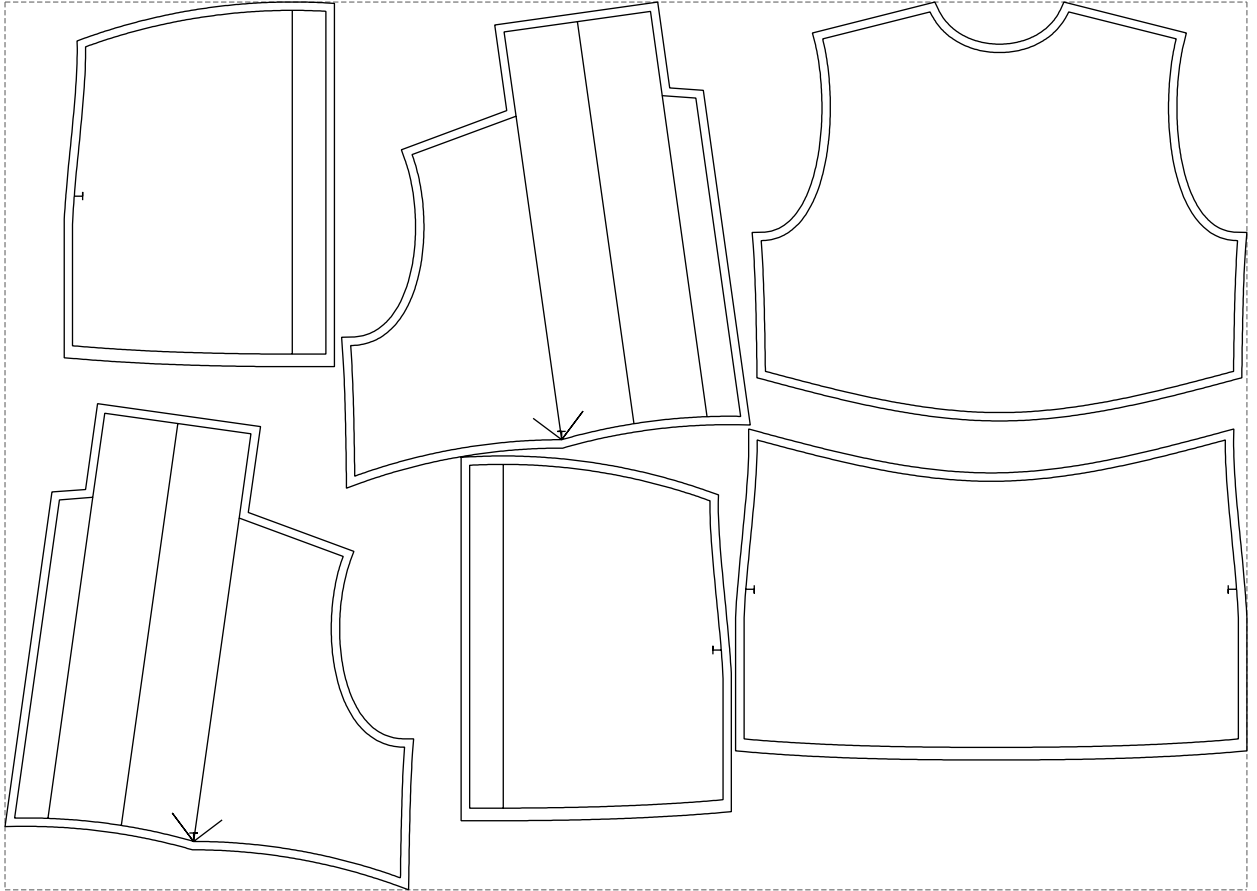

Not for print

Paper size: A4, size:1117.13 x792.29 mm

# Example

size:1478.96 x1057.57 mm

Maneken =1 ver.0

rz\_1=170

rz\_16=96

rz\_17=82

rz\_18=76

rz\_19=104

rz\_20=101.8

---

. . . . .  
. . . . .  
. . . . .