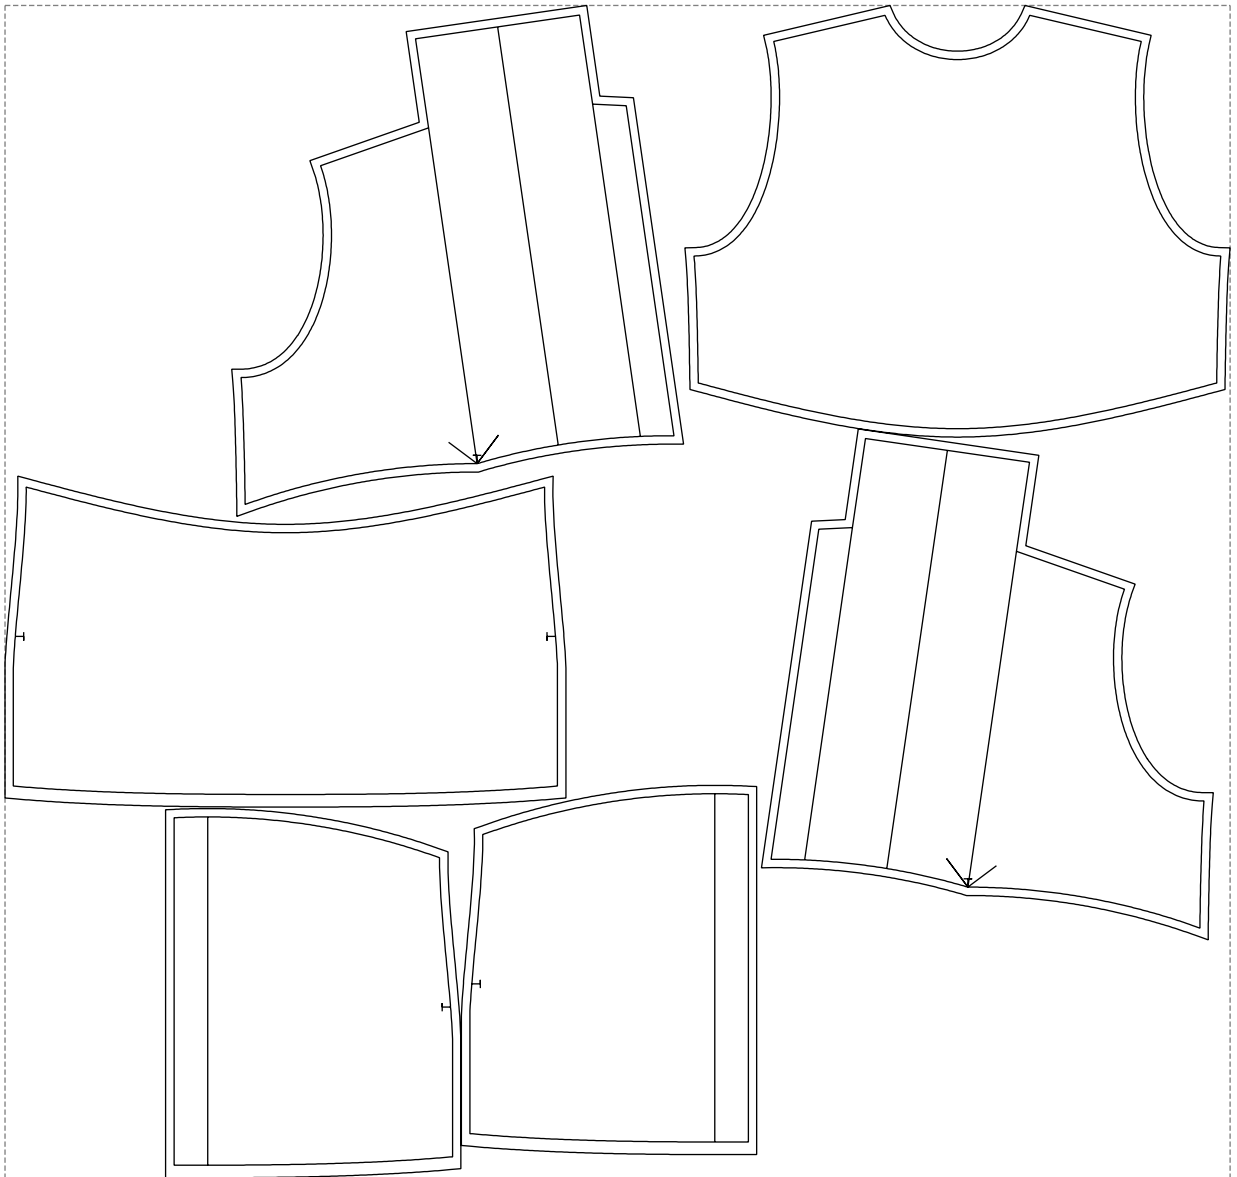

Not for print

Paper size: A4, size:1227.80 x794.58 mm

# Example

size:1458.96 x1396.36 mm

Maneken =1 ver.0

rz\_1=170

rz\_16=108

rz\_17=92.5

rz\_18=89.2

rz\_19=116