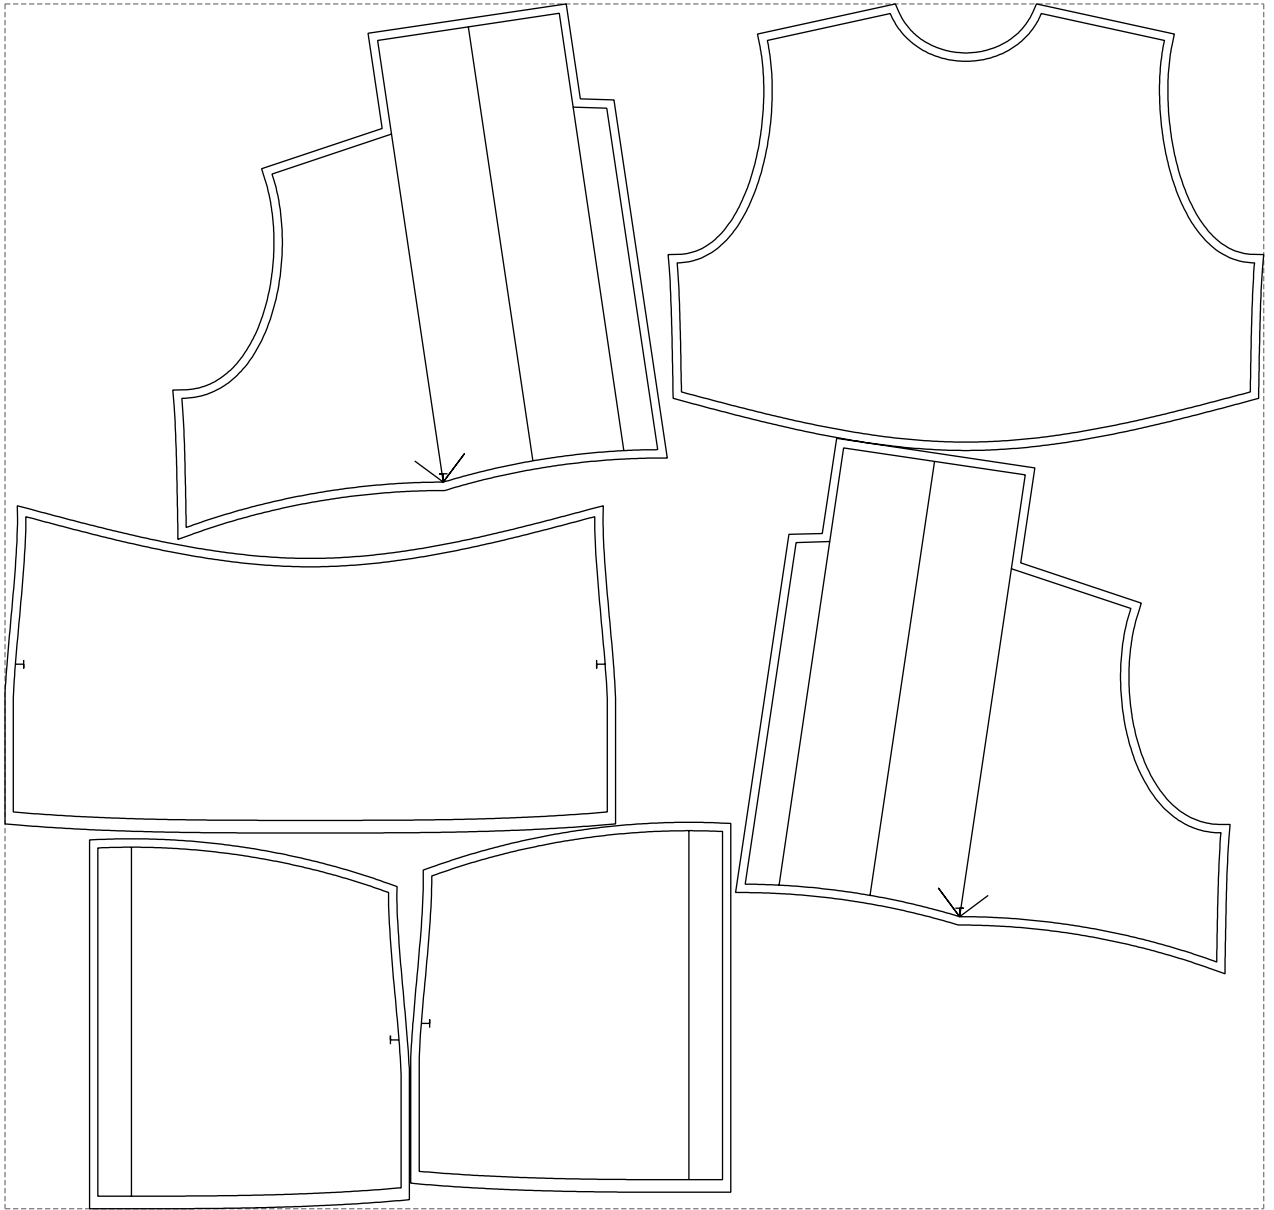

Not for print

Paper size: A4, size:1338.53 x783.00 mm

# Example

size:1499.00 x1435.32 mm

Maneken =1 ver.0

rz\_1=170

rz\_16=120

rz\_17=104

rz\_18=103.6

rz\_19=128

rz\_20=125.1

---

. . . . .  
. . . . .  
. . . . .