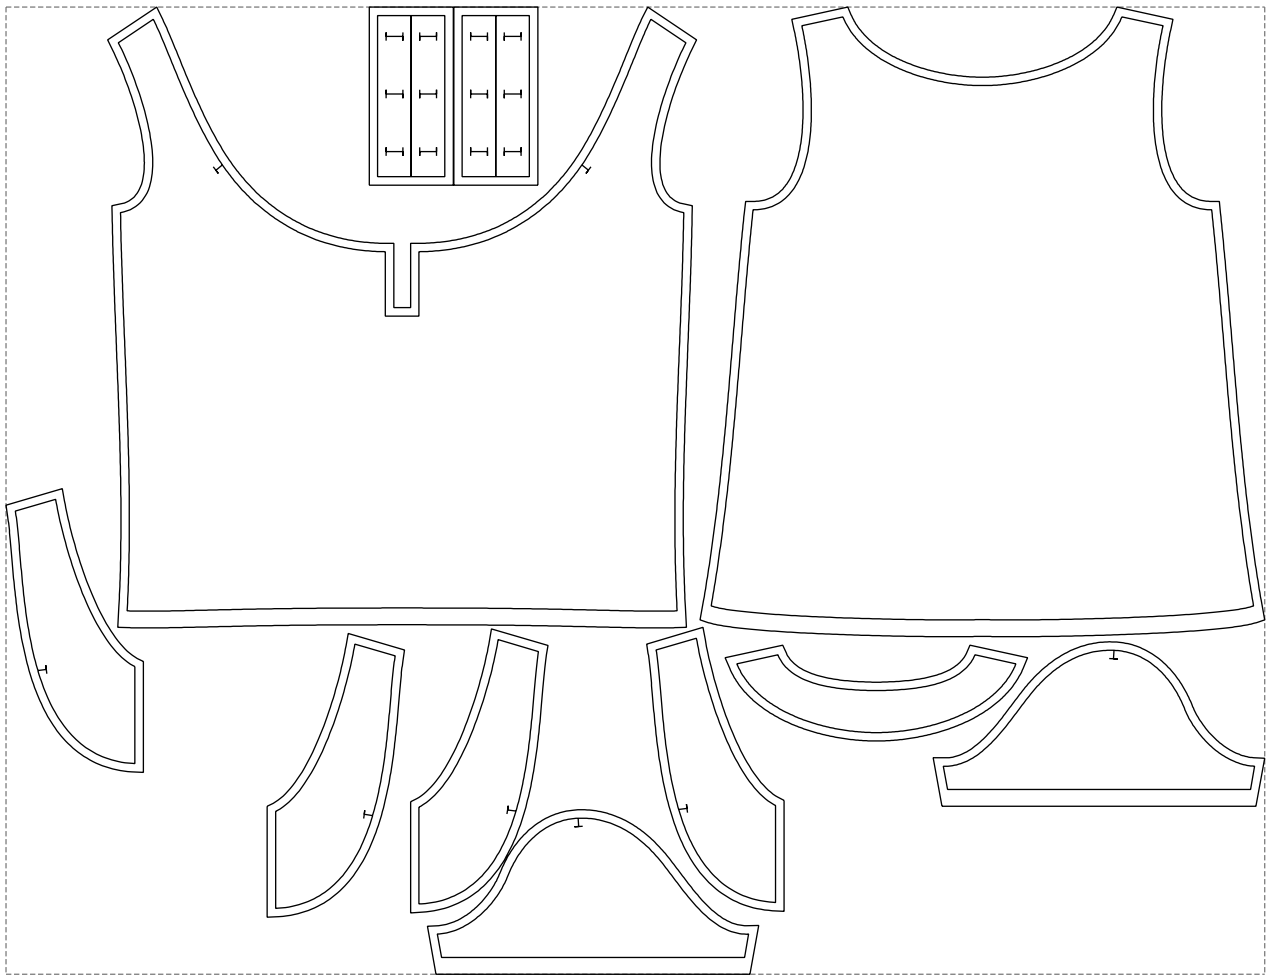

Not for print

Paper size: A4, size:1268.42 x749.93 mm

# Example

size:1499.00 x1152.07 mm

Maneken =1 ver.0

rz\_1=170

rz\_16=104

rz\_17=88.9

rz\_18=84.4

rz\_19=112