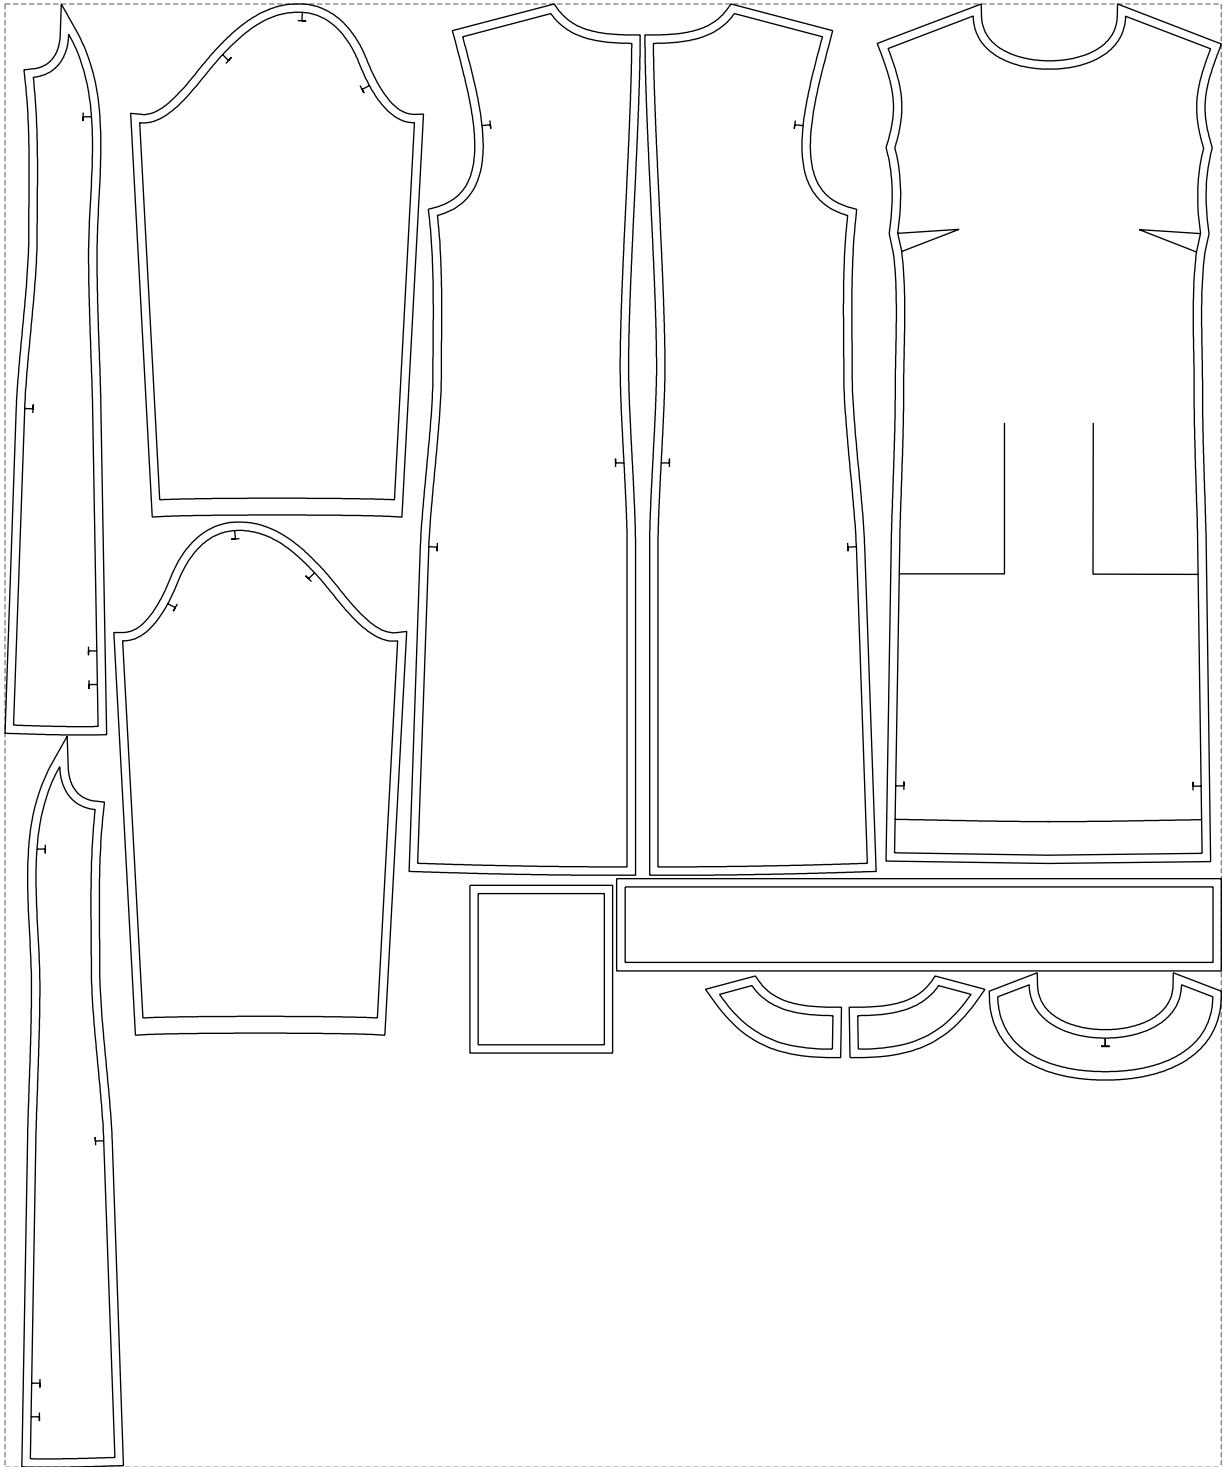

Not for print

Paper size: A4, size:1328.39 x1038.04 mm

# Example

size:1448.72 x1743.19 mm

Maneken =1 ver.0

rz\_1=170

rz\_16=88

rz\_17=75.6

rz\_18=67.6

rz\_19=96