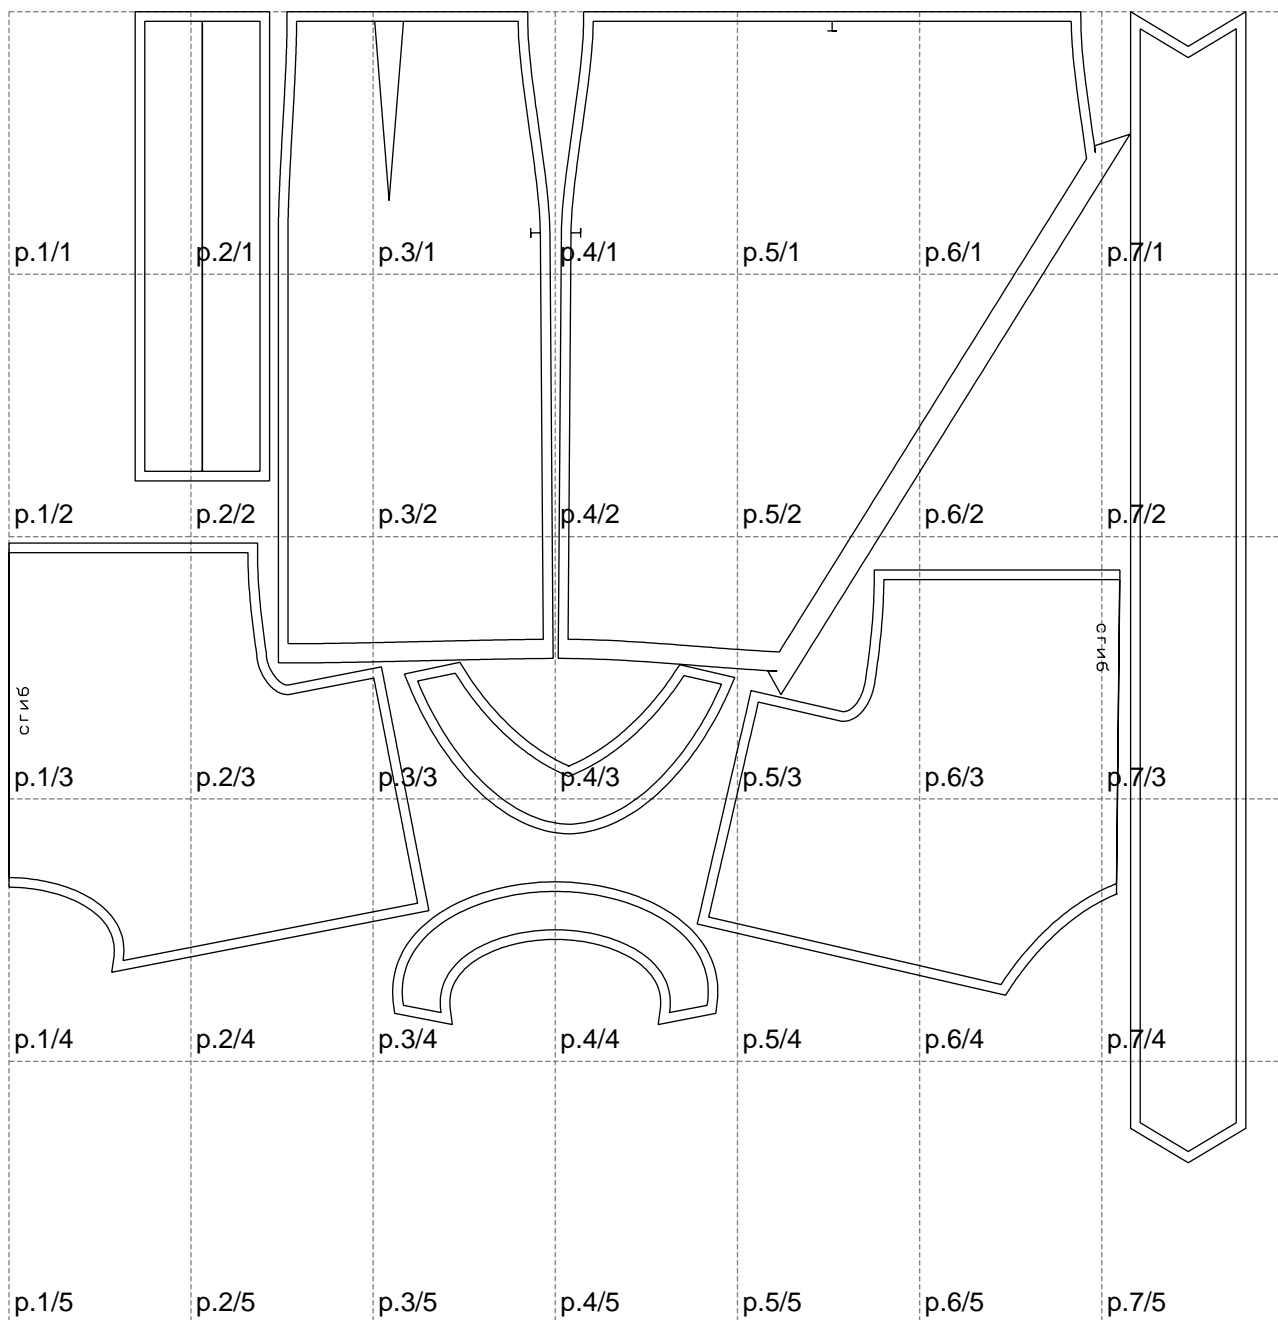

Not for print

Paper size: A4, size:1288.84 x1199.32 mm

# Example

size:1499.00 x1785.06 mm

Maneken =1 ver.0

rz\_1=170

rz\_16=96

rz\_17=82

rz\_18=76

rz\_19=104

rz\_20=101.8

---

. . . . .  
. . . . .  
. . . . .