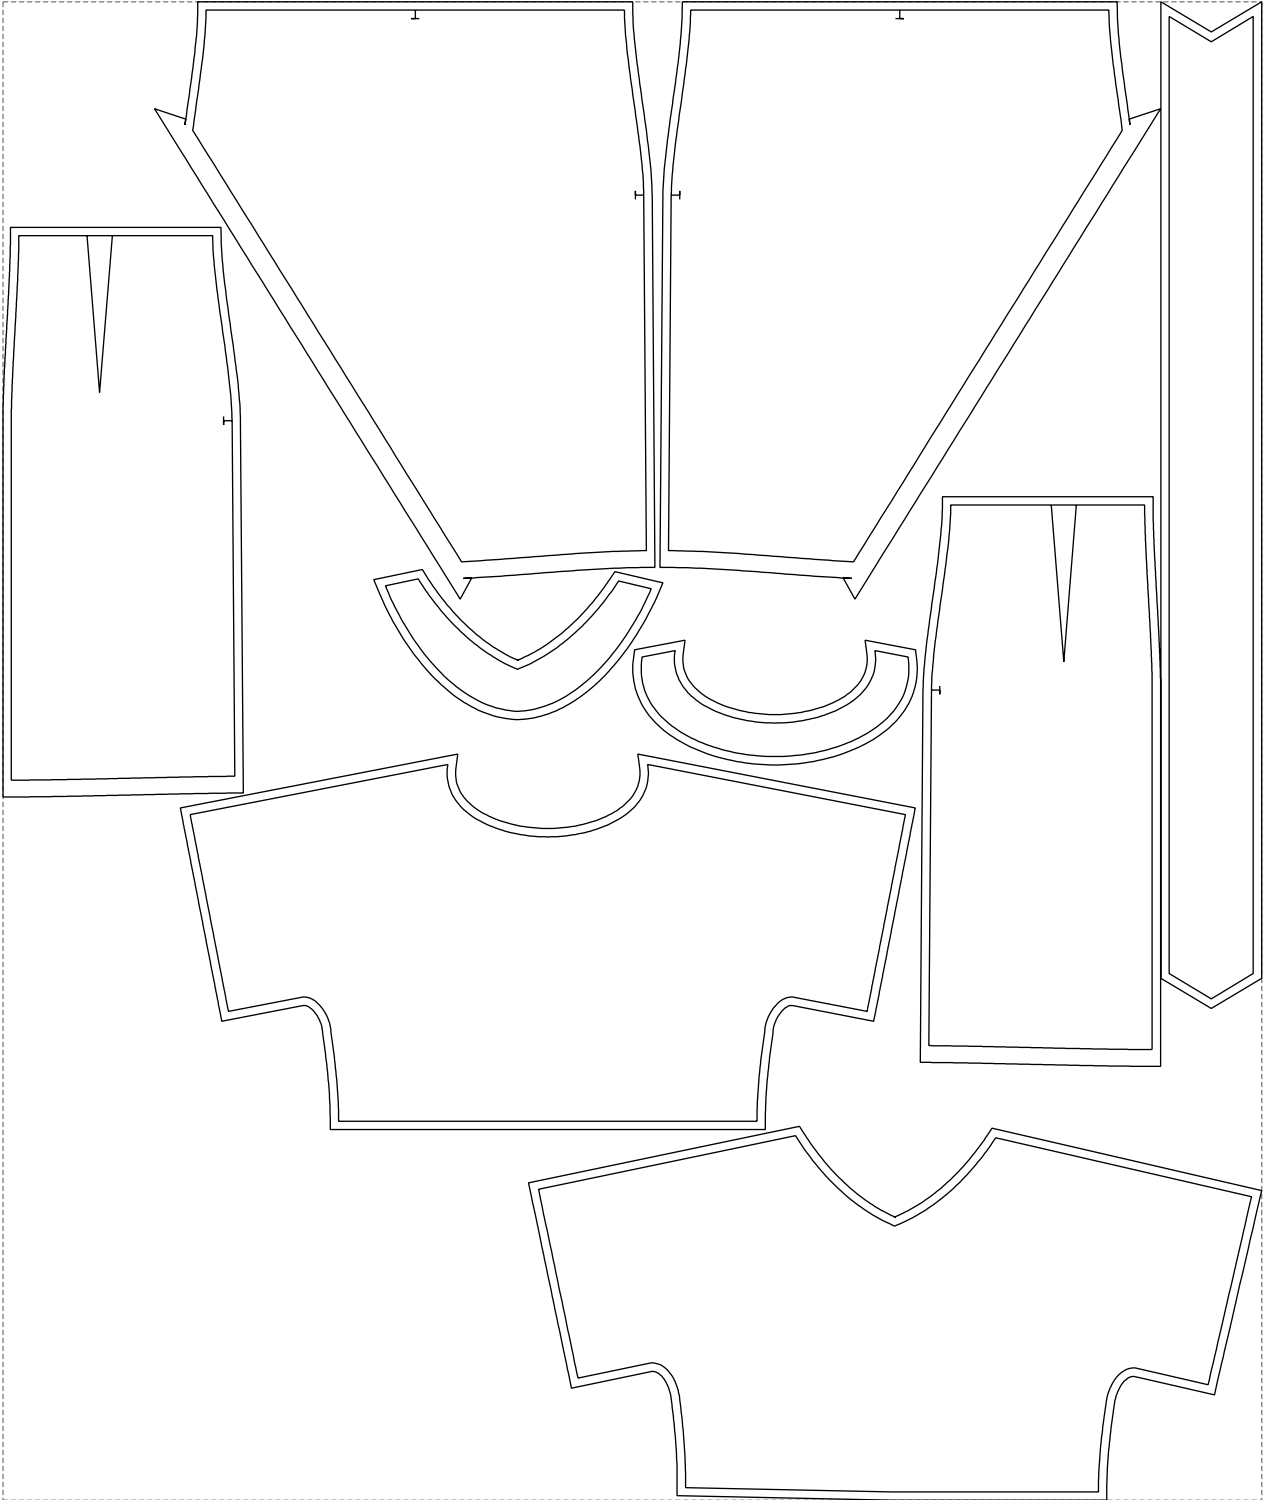

Not for print

Paper size: A4, size:1288.84 x1199.32 mm

# Example

size:1499.00 x1785.06 mm

Maneken =1 ver.0

rz\_1=170

rz\_16=96

rz\_17=82

rz\_18=76

rz\_19=104

rz\_20=101.8

---

. . . . .  
. . . . .  
. . . . .