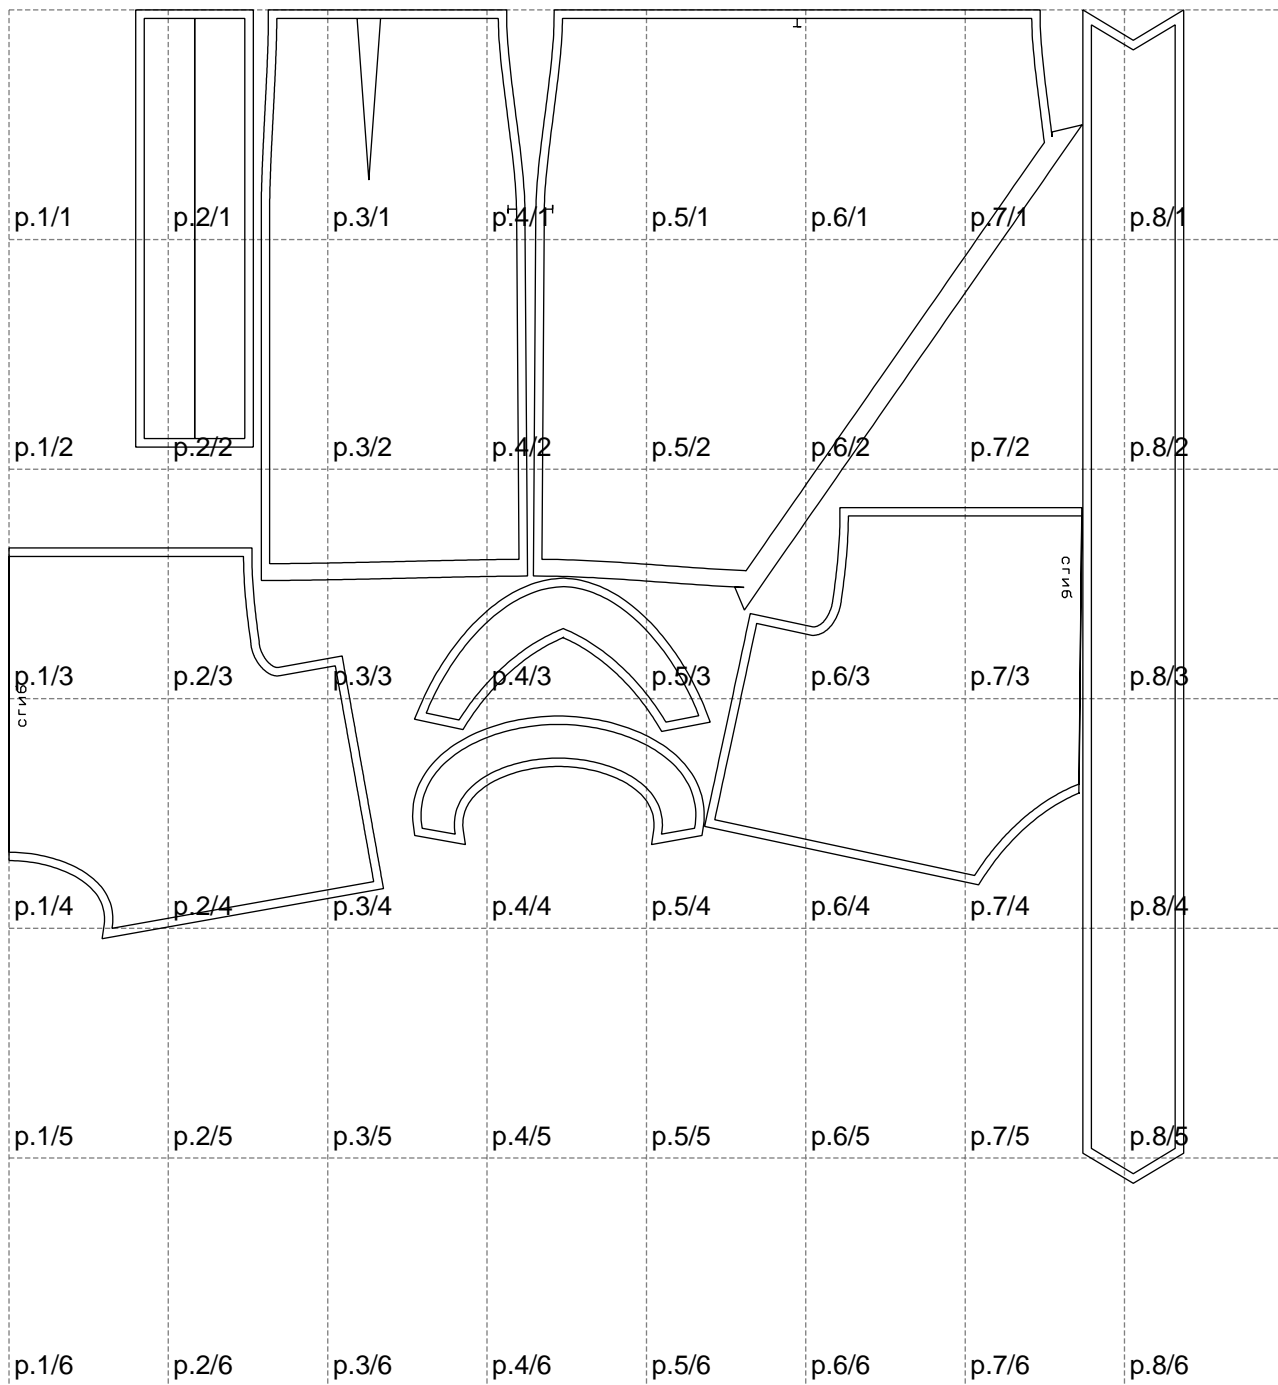

Not for print

Paper size: A4, size:1399.00 x1397.32 mm

# Example

size:1499.00 x2104.00 mm

Maneken =1 ver.0

rz\_1=170

rz\_16=108

rz\_17=92.5

rz\_18=89.2

rz\_19=116

rz\_20=113

---

. . . . .  
. . . . .  
. . . . .