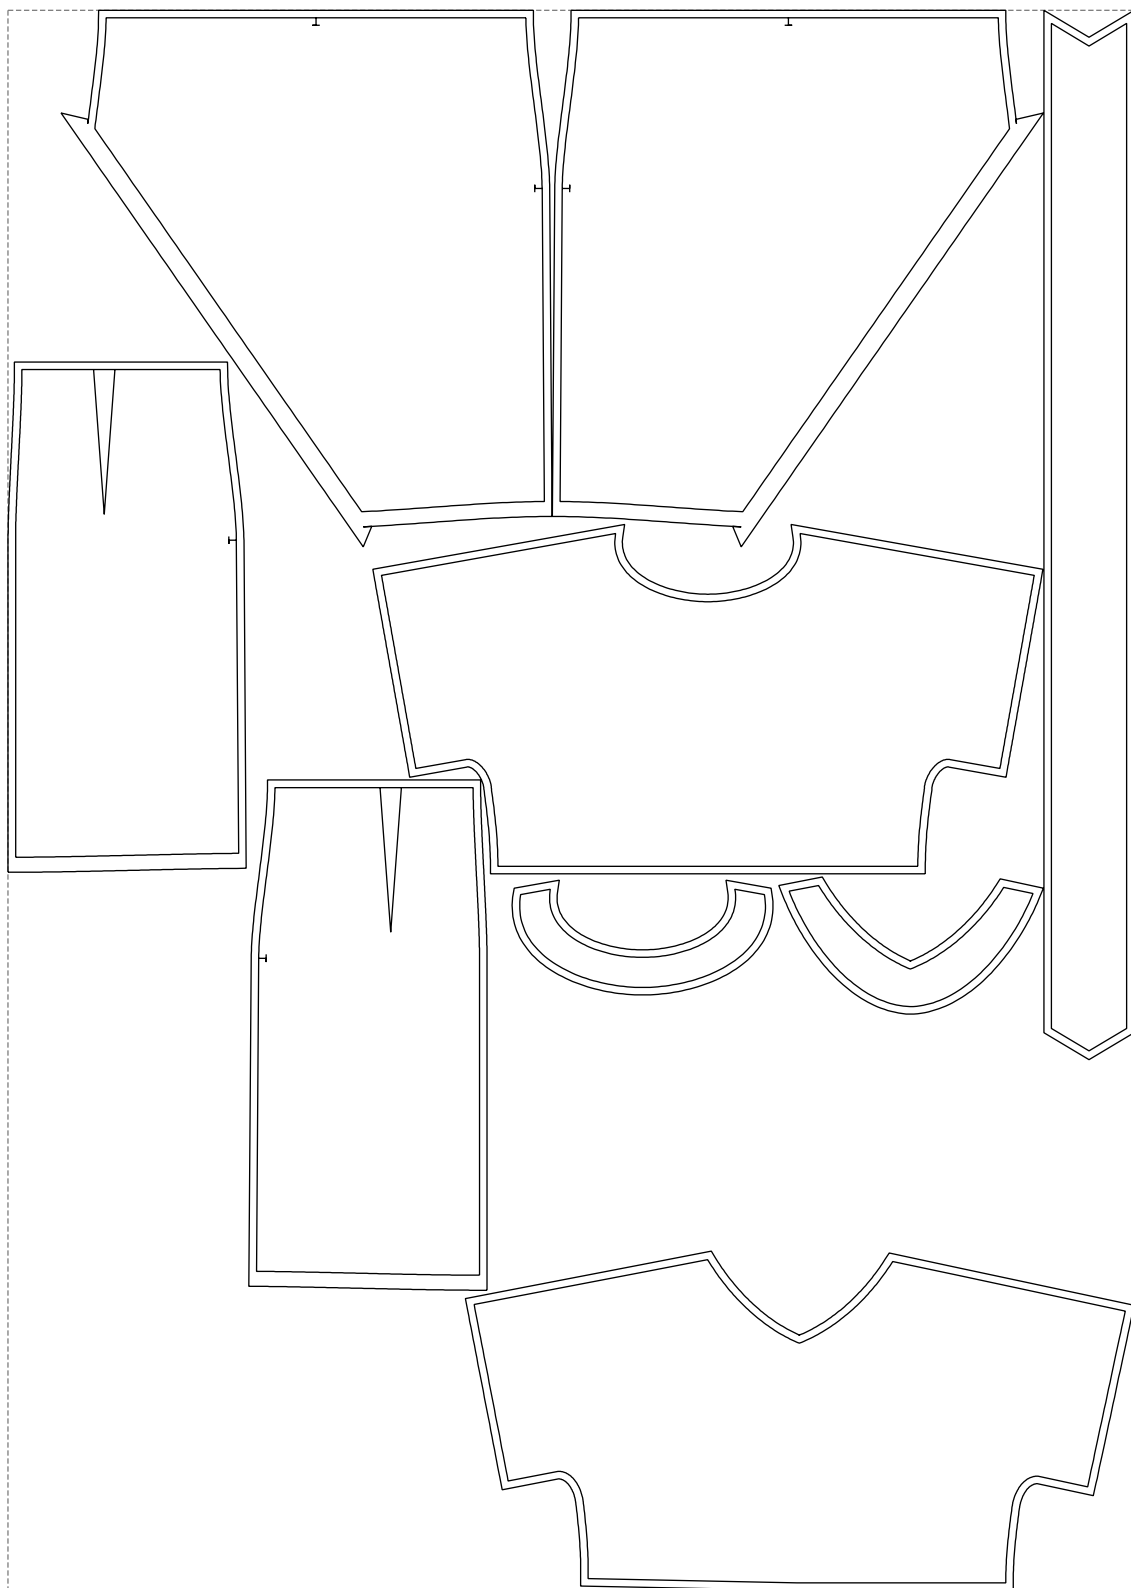

Not for print

Paper size: A4, size:1399.00 x1397.32 mm

# Example

size:1499.00 x2104.00 mm

Maneken =1 ver.0

rz\_1=170

rz\_16=108

rz\_17=92.5

rz\_18=89.2

rz\_19=116