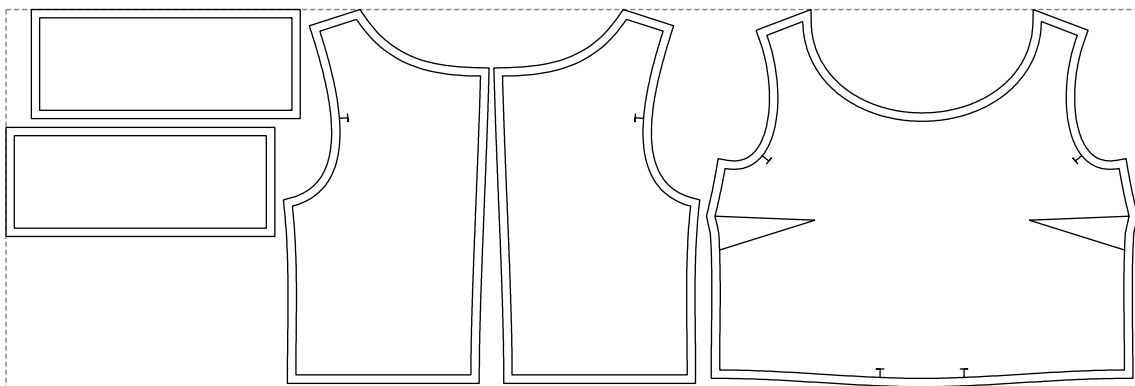

Not for print

Paper size: A4, size:1388.91 x816.09 mm

# Example

size:1347.88 x449.44 mm

Maneken =1 ver.0

rz\_1=170

rz\_16=88

rz\_17=75.6

rz\_18=67.6

rz\_19=96

rz\_20=94.6

---

. . . . .  
. . . . .  
. . . . .