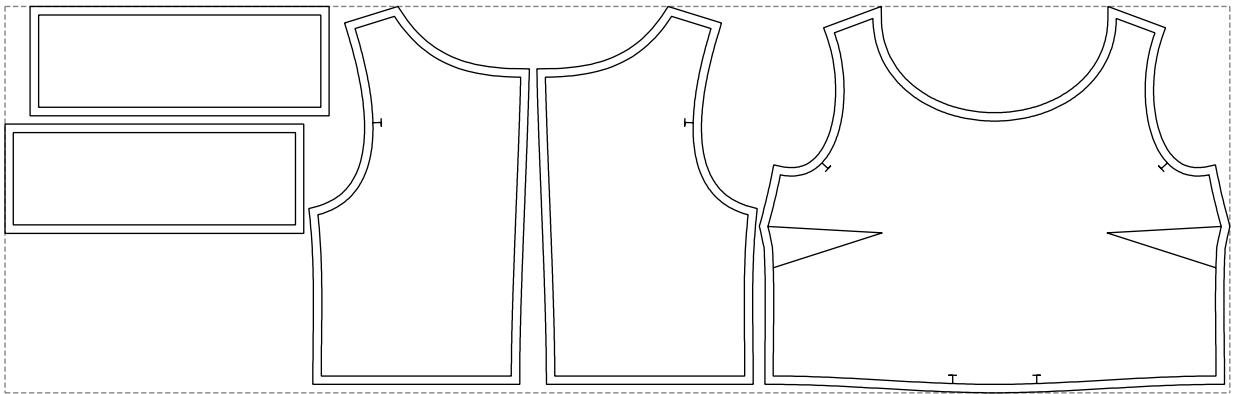

Not for print

Paper size: A4, size:1399.00 x851.54 mm

# Example

size:1458.89 x460.02 mm

Maneken =1 ver.0

rz\_1=170

rz\_16=96

rz\_17=82

rz\_18=76

rz\_19=104

rz\_20=101.8

---

. . . . .  
. . . . .  
. . . . .