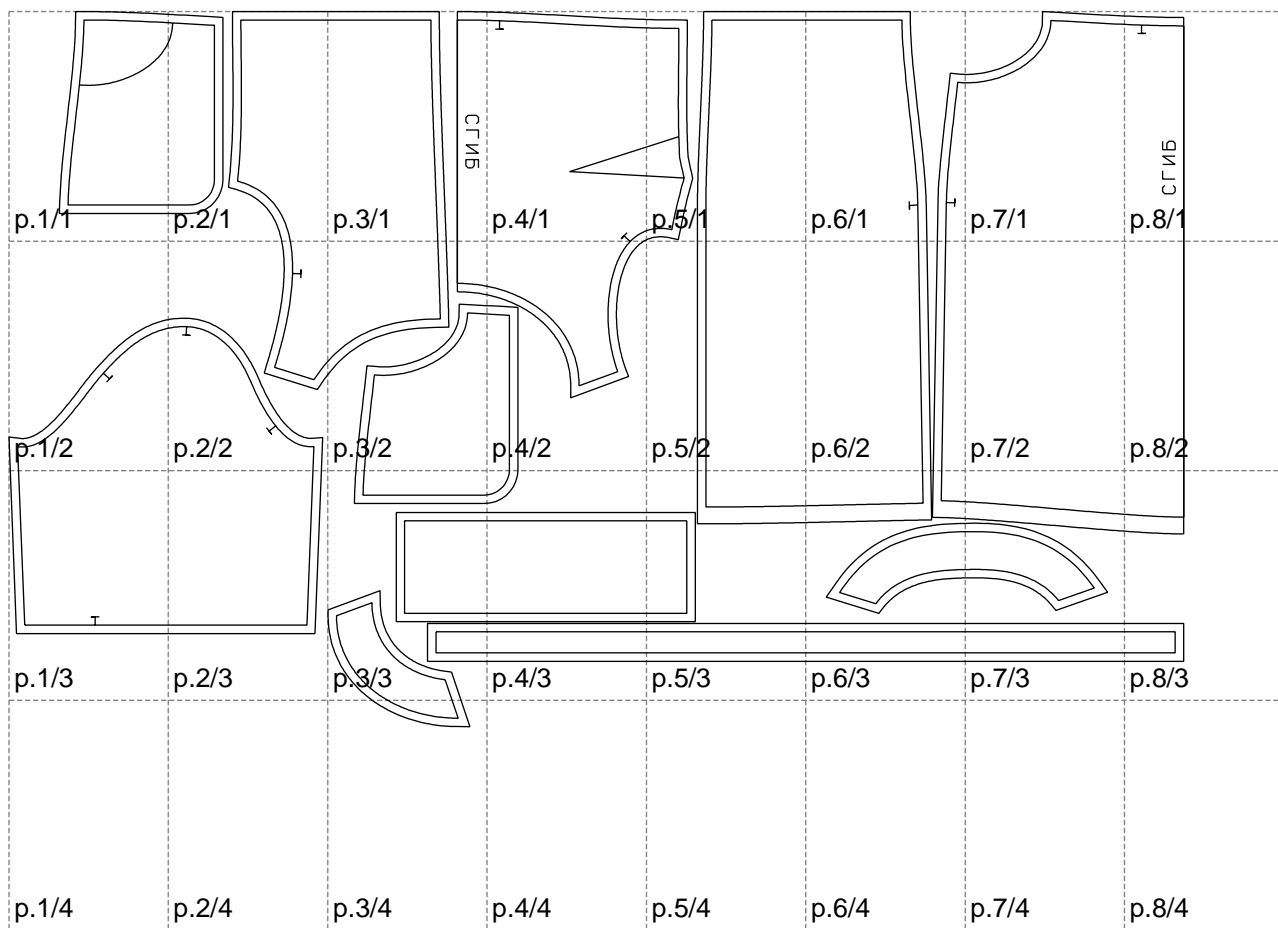

Not for print

Paper size: A4, size:1399.00 x851.54 mm

# Example

size:1458.89 x460.02 mm

Maneken =1 ver.0

rz\_1=170

rz\_16=96

rz\_17=82

rz\_18=76

rz\_19=104

rz\_20=101.8

---

. . . . .  
. . . . .  
. . . . .