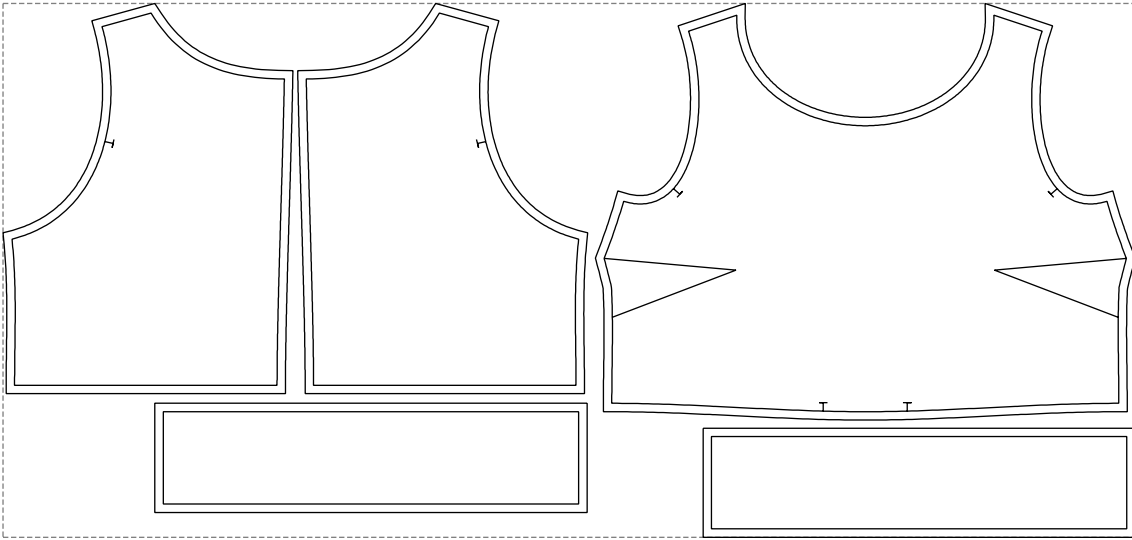

Not for print

Paper size: A4, size:1388.97 x990.22 mm

# Example

size:1348.53 x636.00 mm

Maneken =1 ver.0

rz\_1=170

rz\_16=120

rz\_17=104

rz\_18=103.6

rz\_19=128