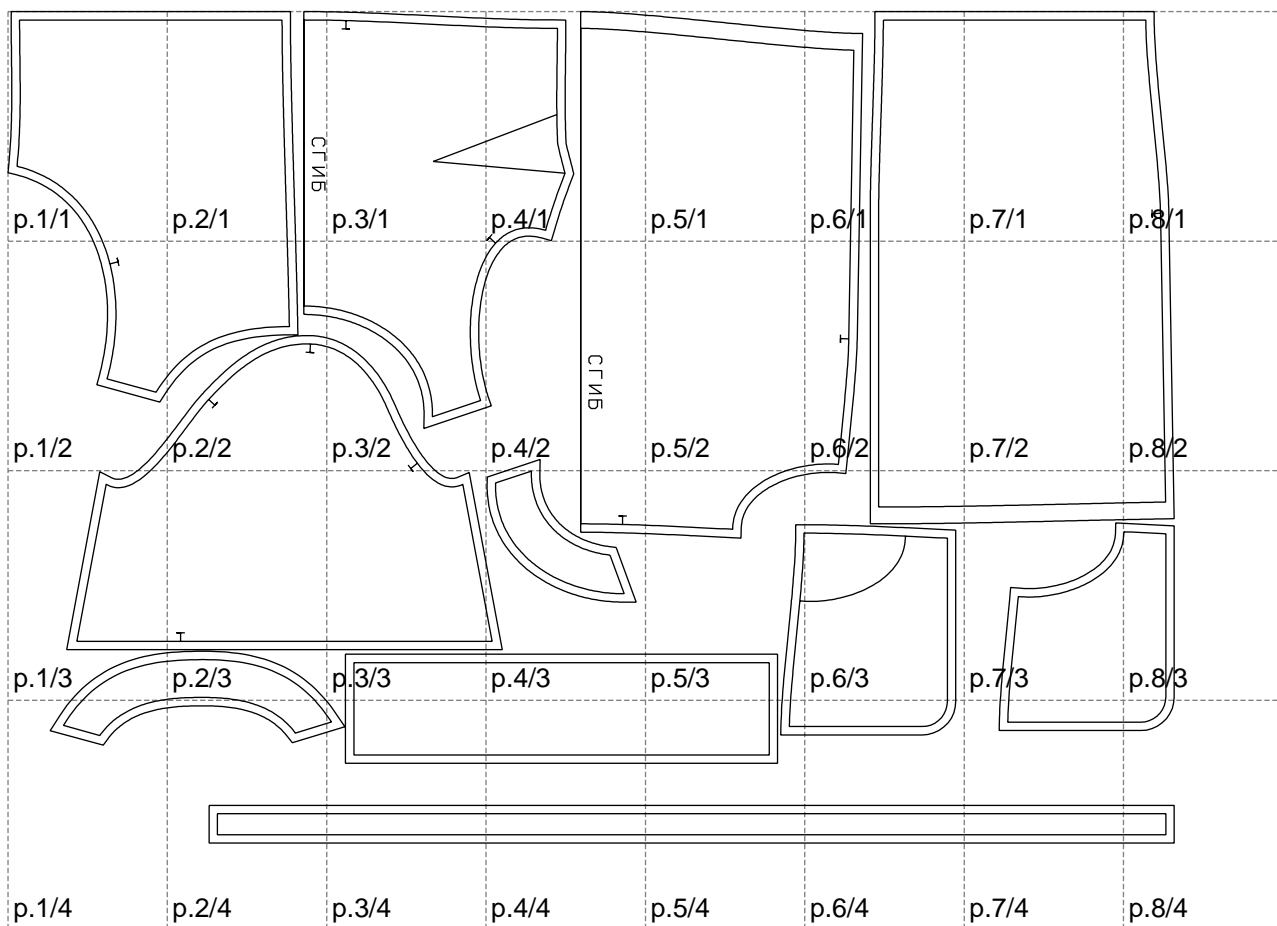

Not for print

Paper size: A4, size:1388.97 x990.22 mm

# Example

size:1348.53 x636.00 mm

Maneken =1 ver.0

rz\_1=170

rz\_16=120

rz\_17=104

rz\_18=103.6

rz\_19=128

rz\_20=125.1

---

. . . . .  
. . . . .  
. . . . .