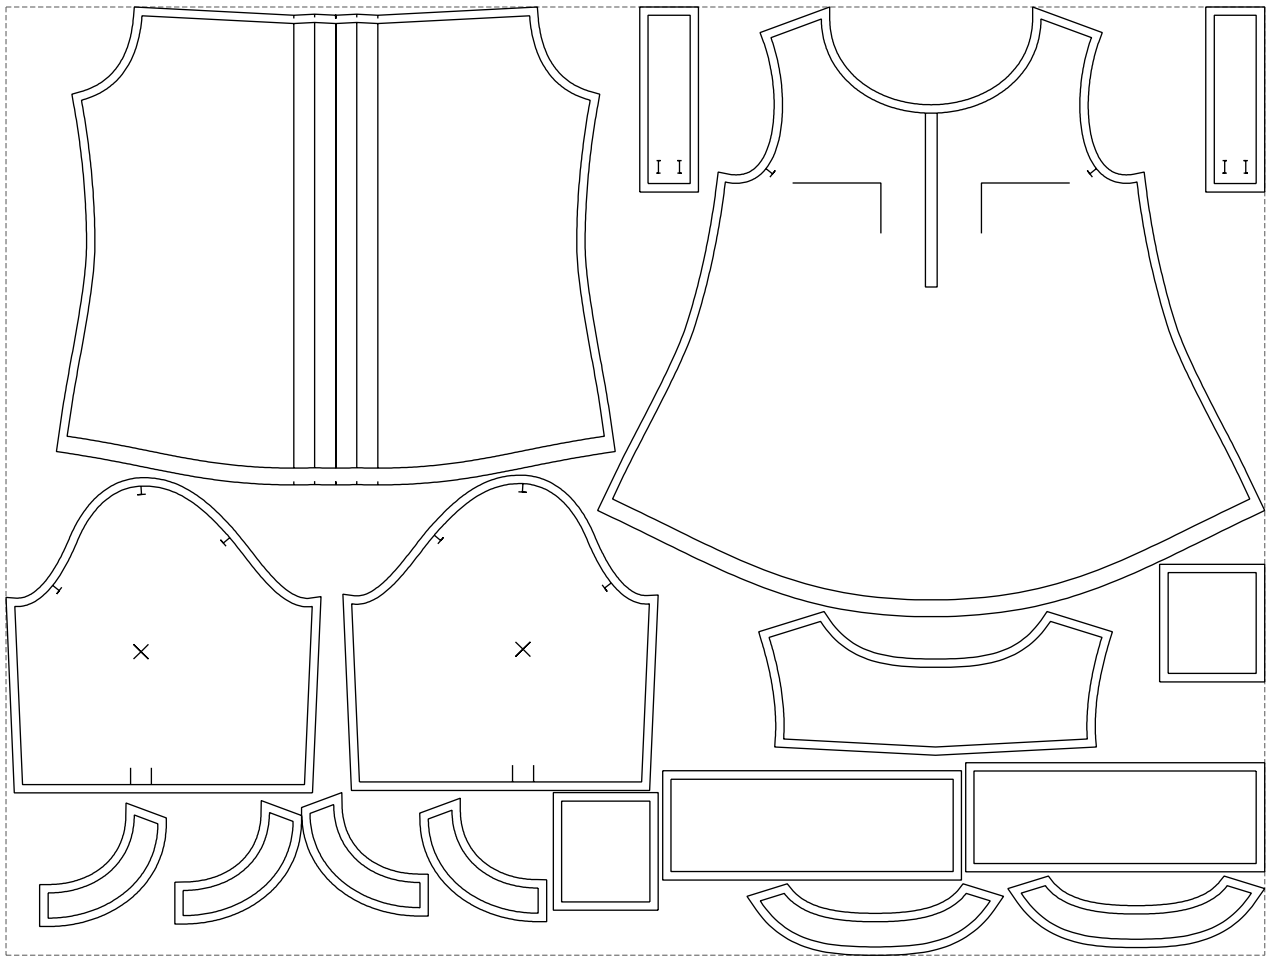

Not for print

Paper size: A4, size:1399.00 x726.43 mm

# Example

size:1499.00 x1129.73 mm

Maneken =1 ver.0

rz\_1=170

rz\_16=96

rz\_17=82

rz\_18=76

rz\_19=104