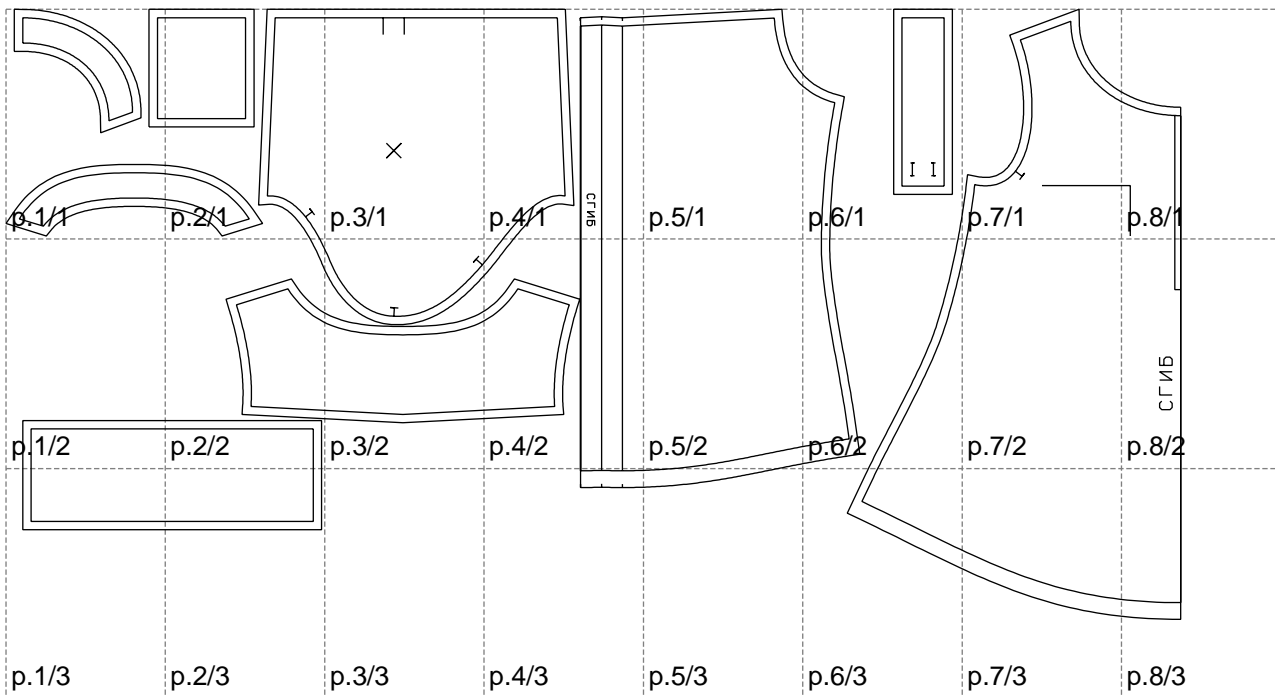

Not for print

Paper size: A4, size:1399.00 x726.43 mm

# Example

size:1499.00 x1129.73 mm

Maneken =1 ver.0

rz\_1=170

rz\_16=96

rz\_17=82

rz\_18=76

rz\_19=104

rz\_20=101.8

---

. . . . .  
. . . . .  
. . . . .