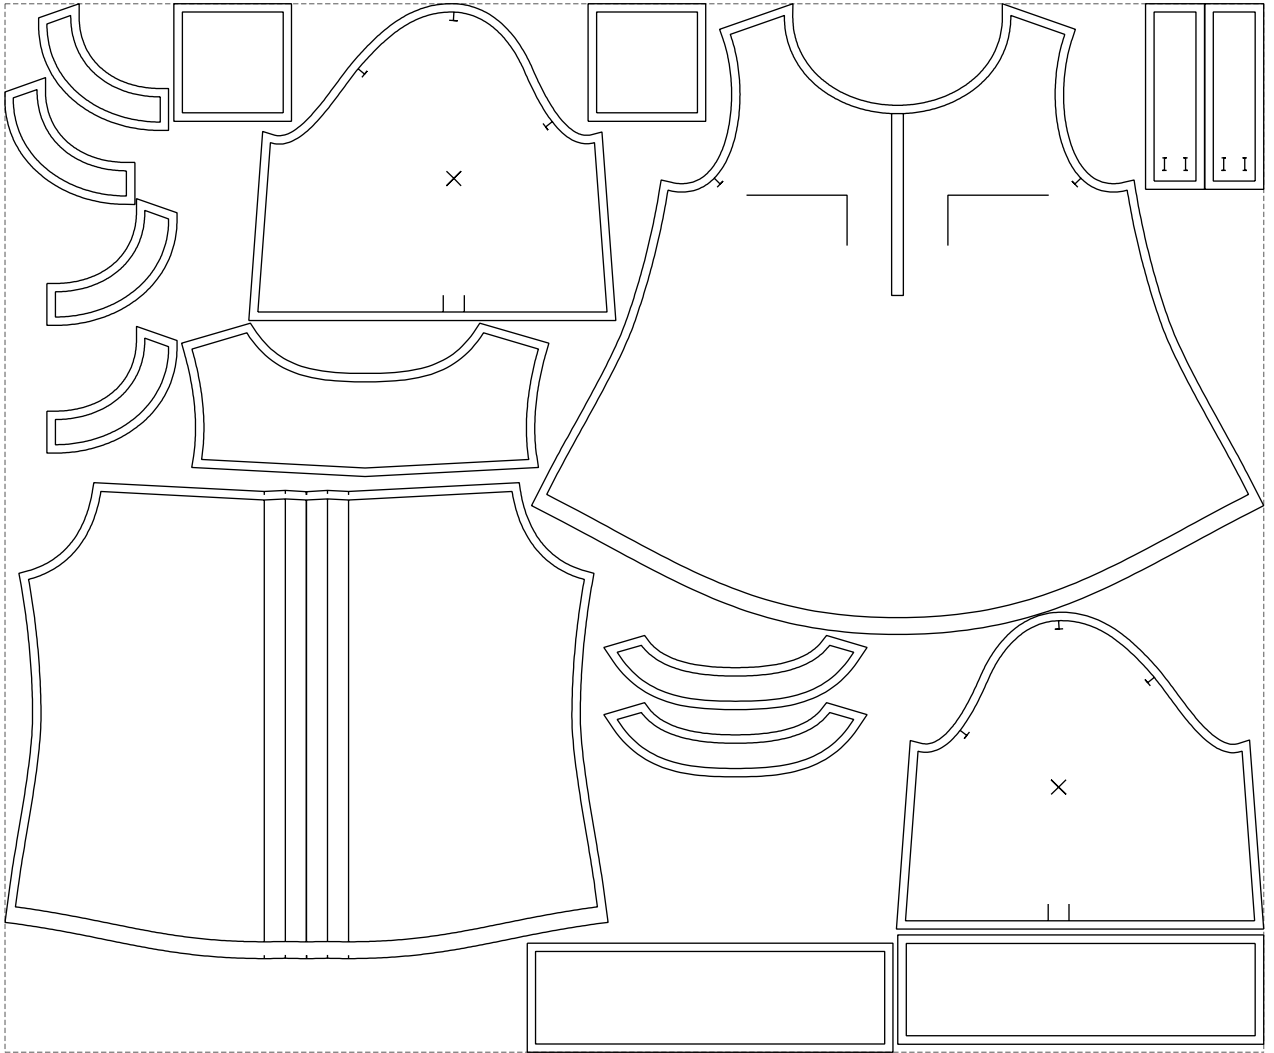

Not for print

Paper size: A4, size:1368.78 x751.36 mm

# Example

size:1499.00 x1249.10 mm

Maneken =1 ver.0

rz\_1=170

rz\_16=108

rz\_17=92.5

rz\_18=89.2

rz\_19=116