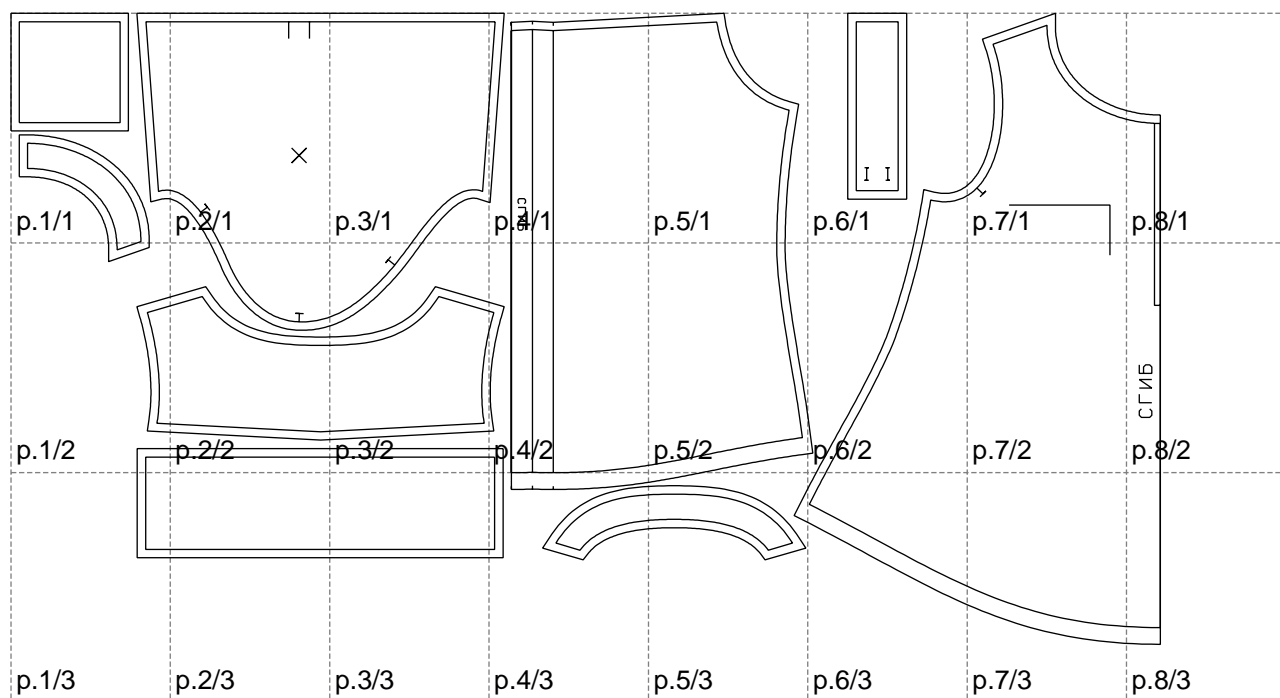

Not for print

Paper size: A4, size:1368.78 x751.36 mm

# Example

size:1499.00 x1249.10 mm

Maneken =1 ver.0

rz\_1=170

rz\_16=108

rz\_17=92.5

rz\_18=89.2

rz\_19=116

rz\_20=113

---

. . . . .  
. . . . .  
. . . . .