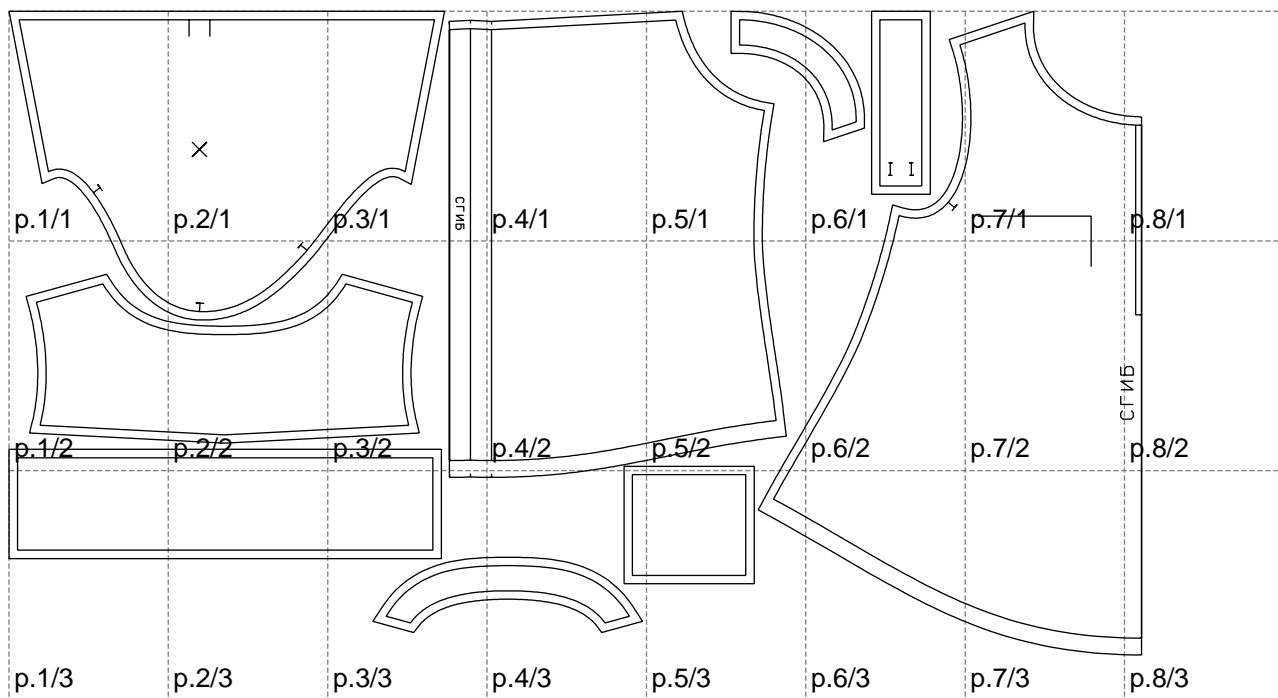

Not for print

Paper size: A4, size:1348.99 x766.36 mm

# Example

size:1499.00 x1352.71 mm

Maneken =1 ver.0

rz\_1=170

rz\_16=120

rz\_17=104

rz\_18=103.6

rz\_19=128

rz\_20=125.1

---

. . . . .  
. . . . .  
. . . . .