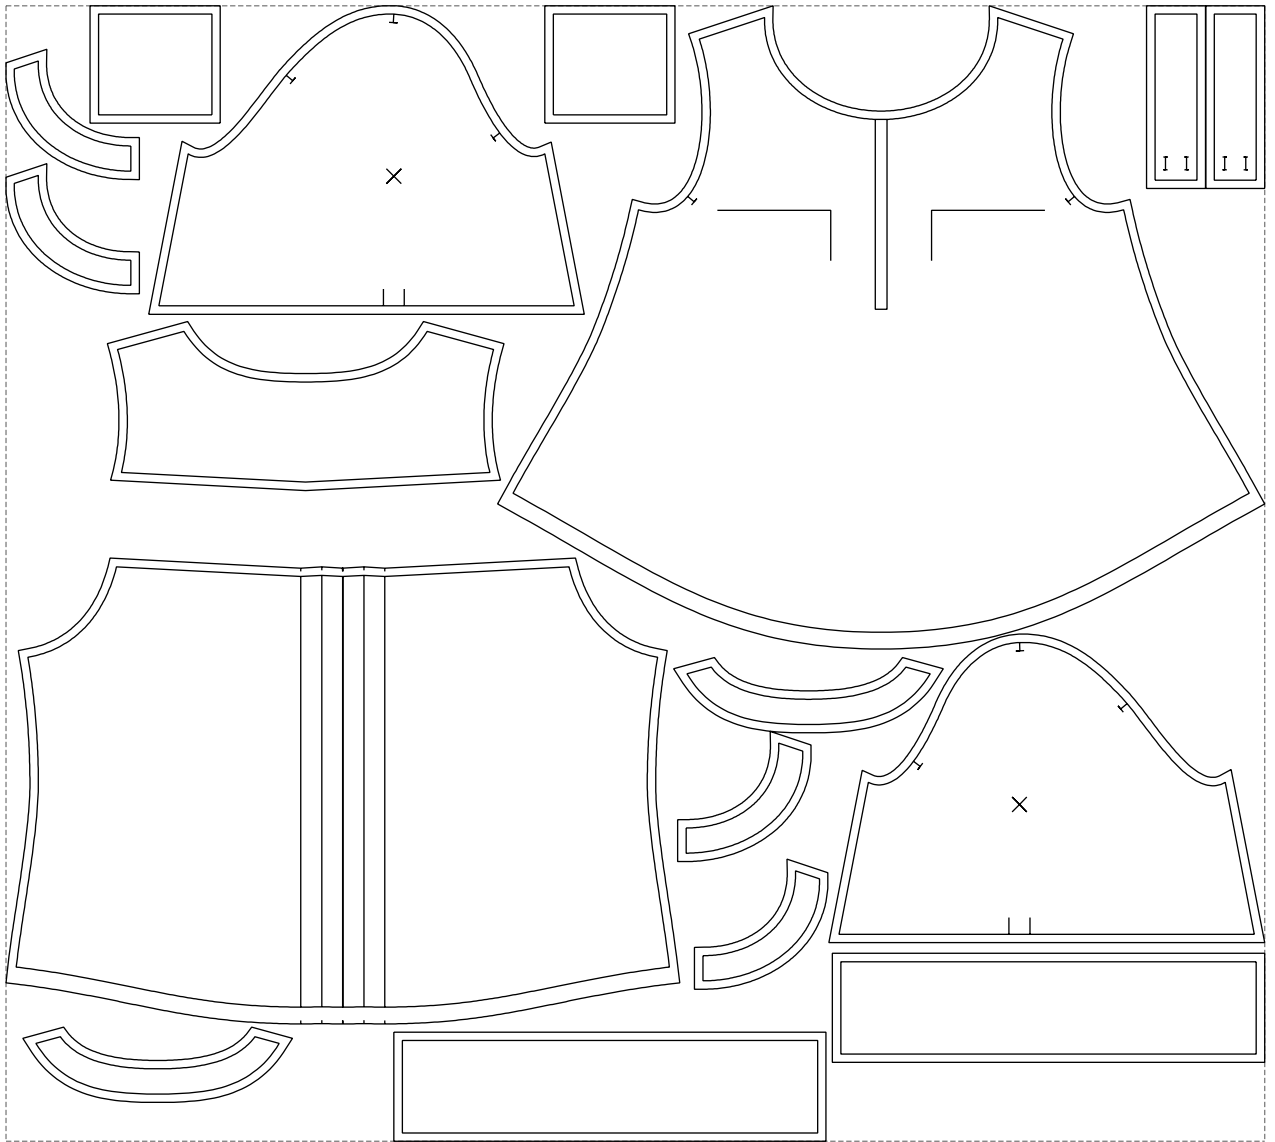

Not for print

Paper size: A4, size:1348.99 x766.36 mm

# Example

size:1499.00 x1352.71 mm

Maneken =1 ver.0

rz\_1=170

rz\_16=120

rz\_17=104

rz\_18=103.6

rz\_19=128

rz\_20=125.1

---

. . . . .  
. . . . .  
. . . . .