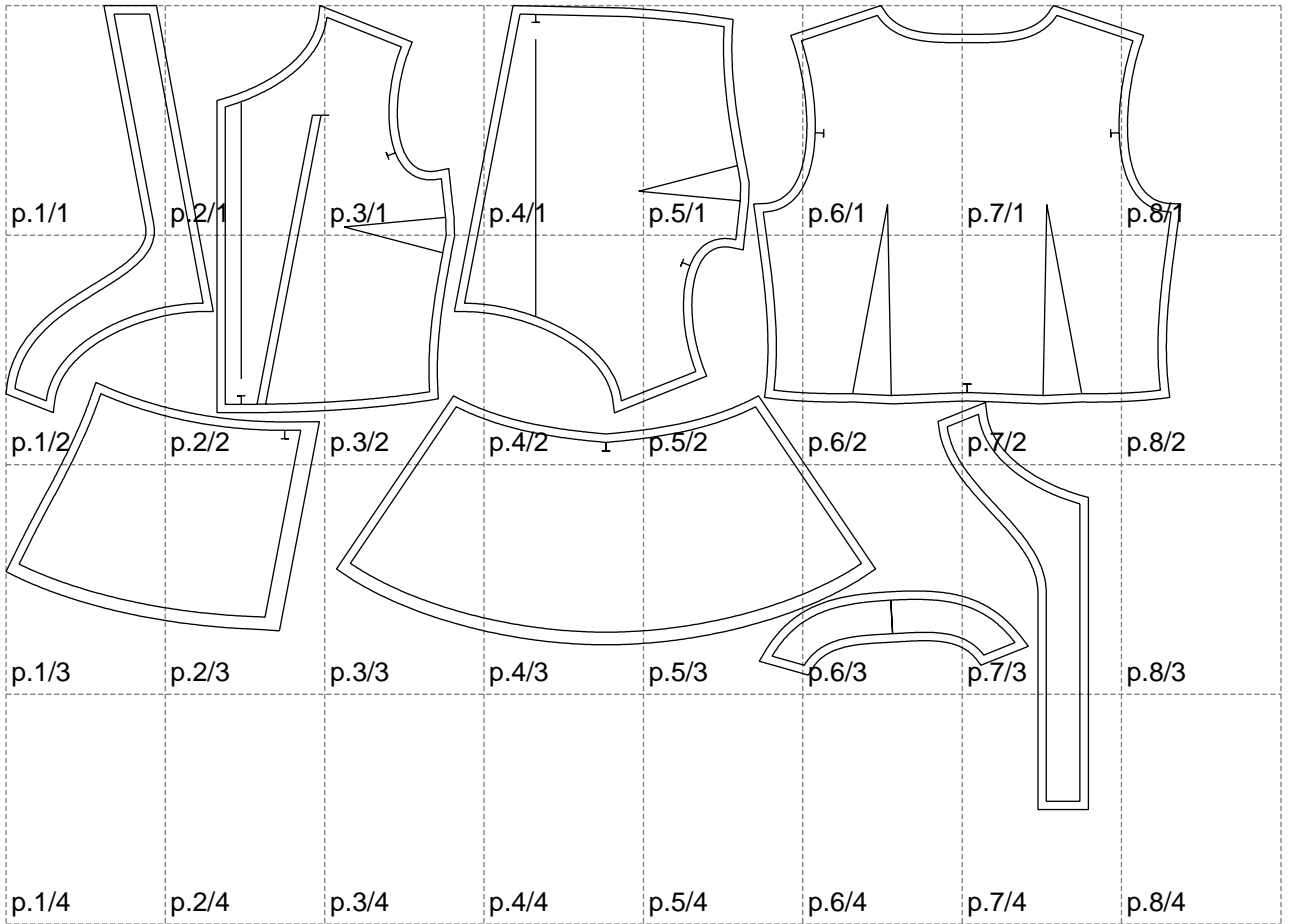

Not for print

Paper size: A4, size:1399.00 x957.53 mm

# Example

size:1488.95 x1085.26 mm

Maneken =1 ver.0

rz\_1=170

rz\_16=88

rz\_17=75.6

rz\_18=67.6

rz\_19=96

rz\_20=94.6

---

. . . . .  
. . . . .  
. . . . .