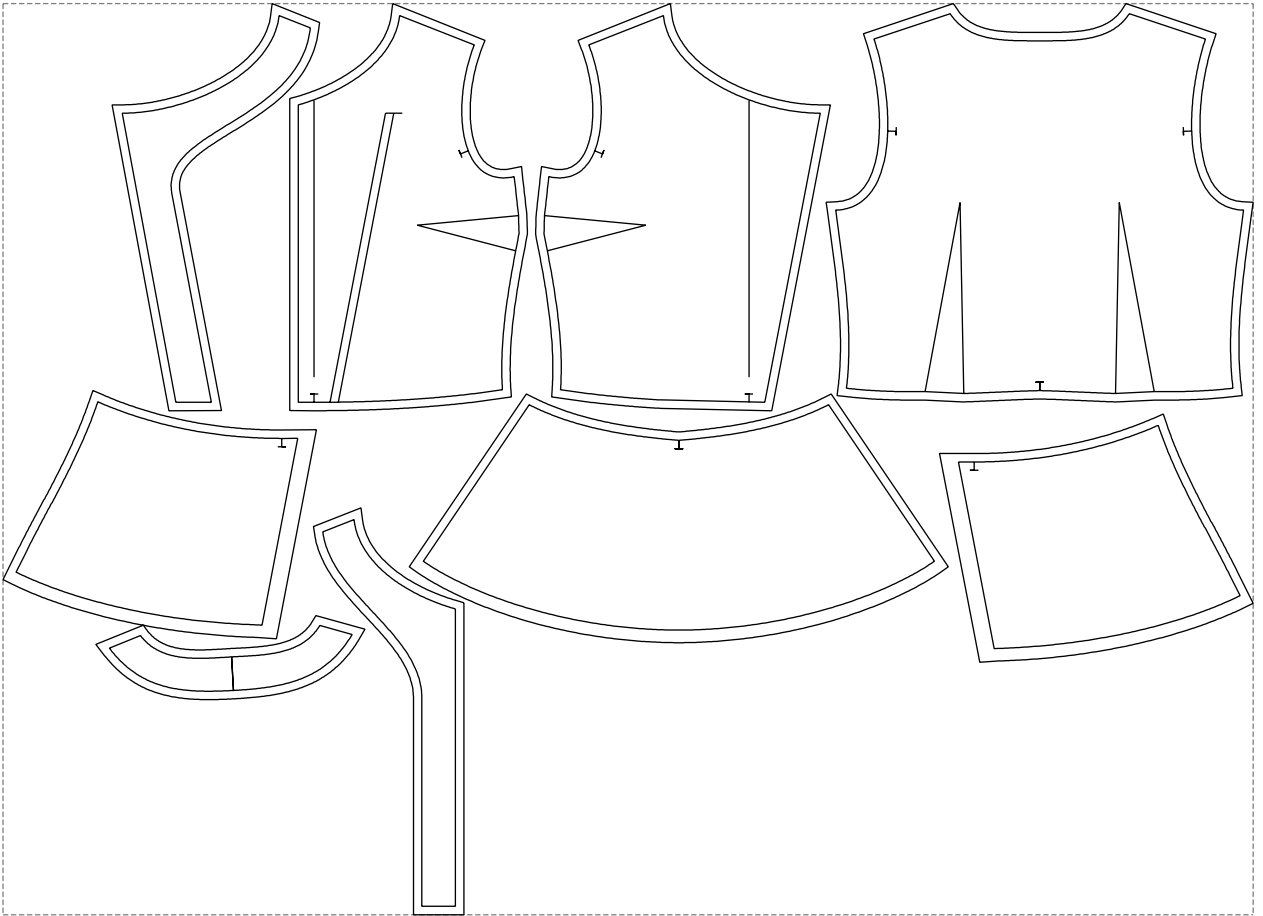

# Example

size:1488.95 x1085.26 mm

Maneken =1 ver.0

rz\_1=170

rz\_16=88

rz\_17=75.6

rz\_18=67.6

rz\_19=96