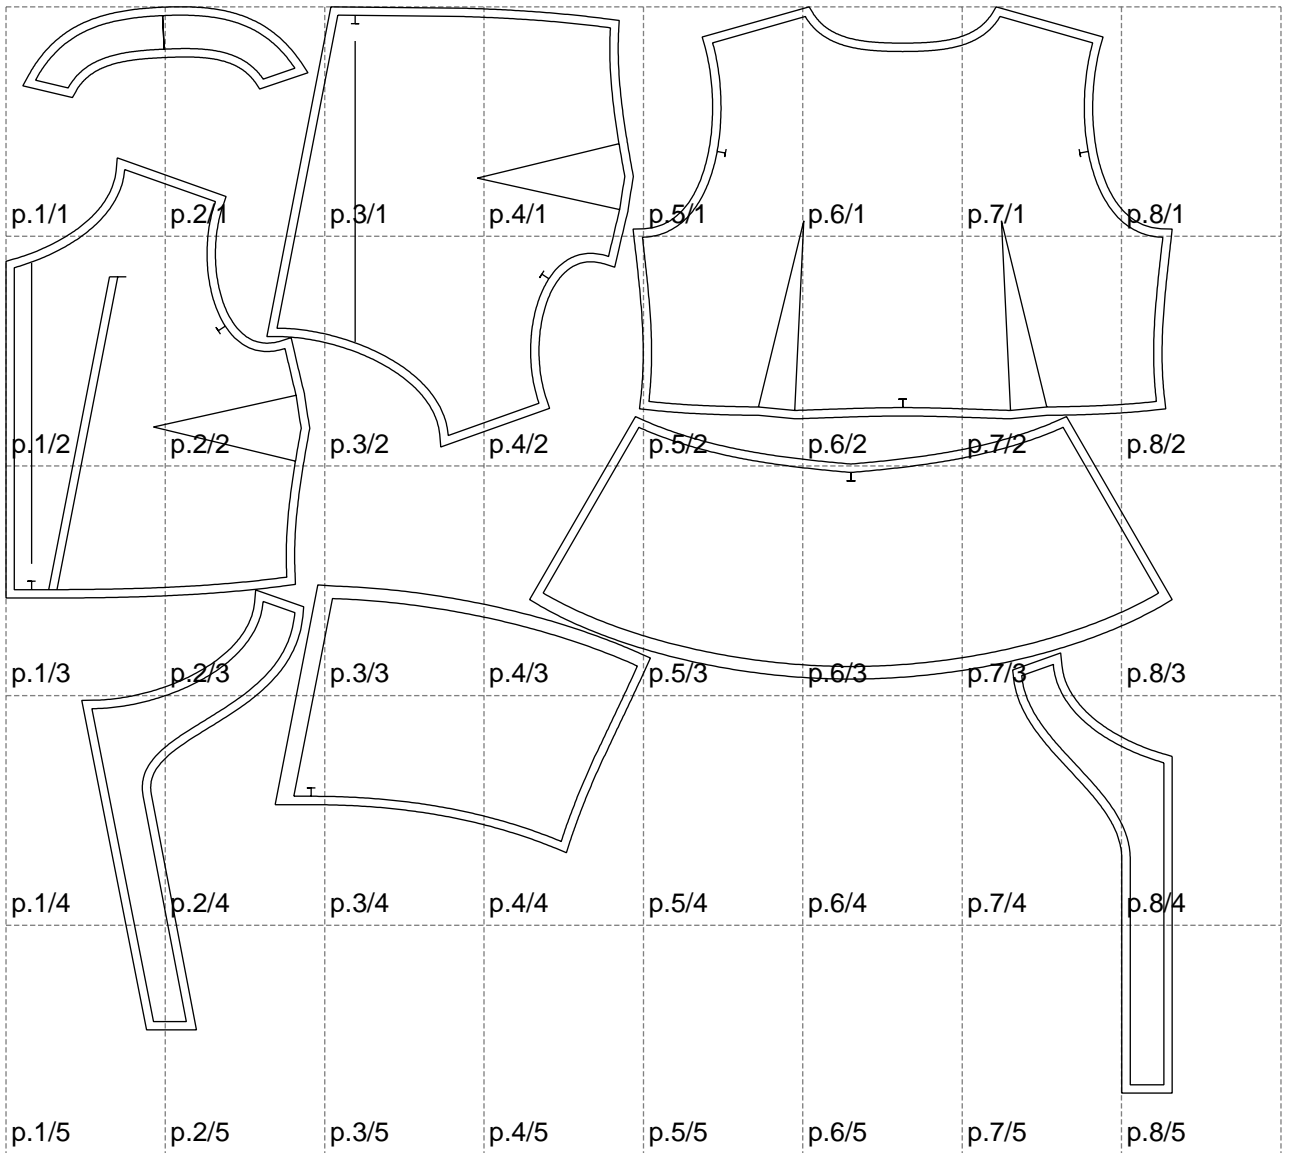

Not for print

Paper size: A4, size:1388.93 x1293.62 mm

# Example

size:1499.00 x1292.95 mm

Maneken =1 ver.0

rz\_1=170

rz\_16=116

rz\_17=100

rz\_18=98.8

rz\_19=124

rz\_20=121

---

. . . . .  
. . . . .  
. . . . .