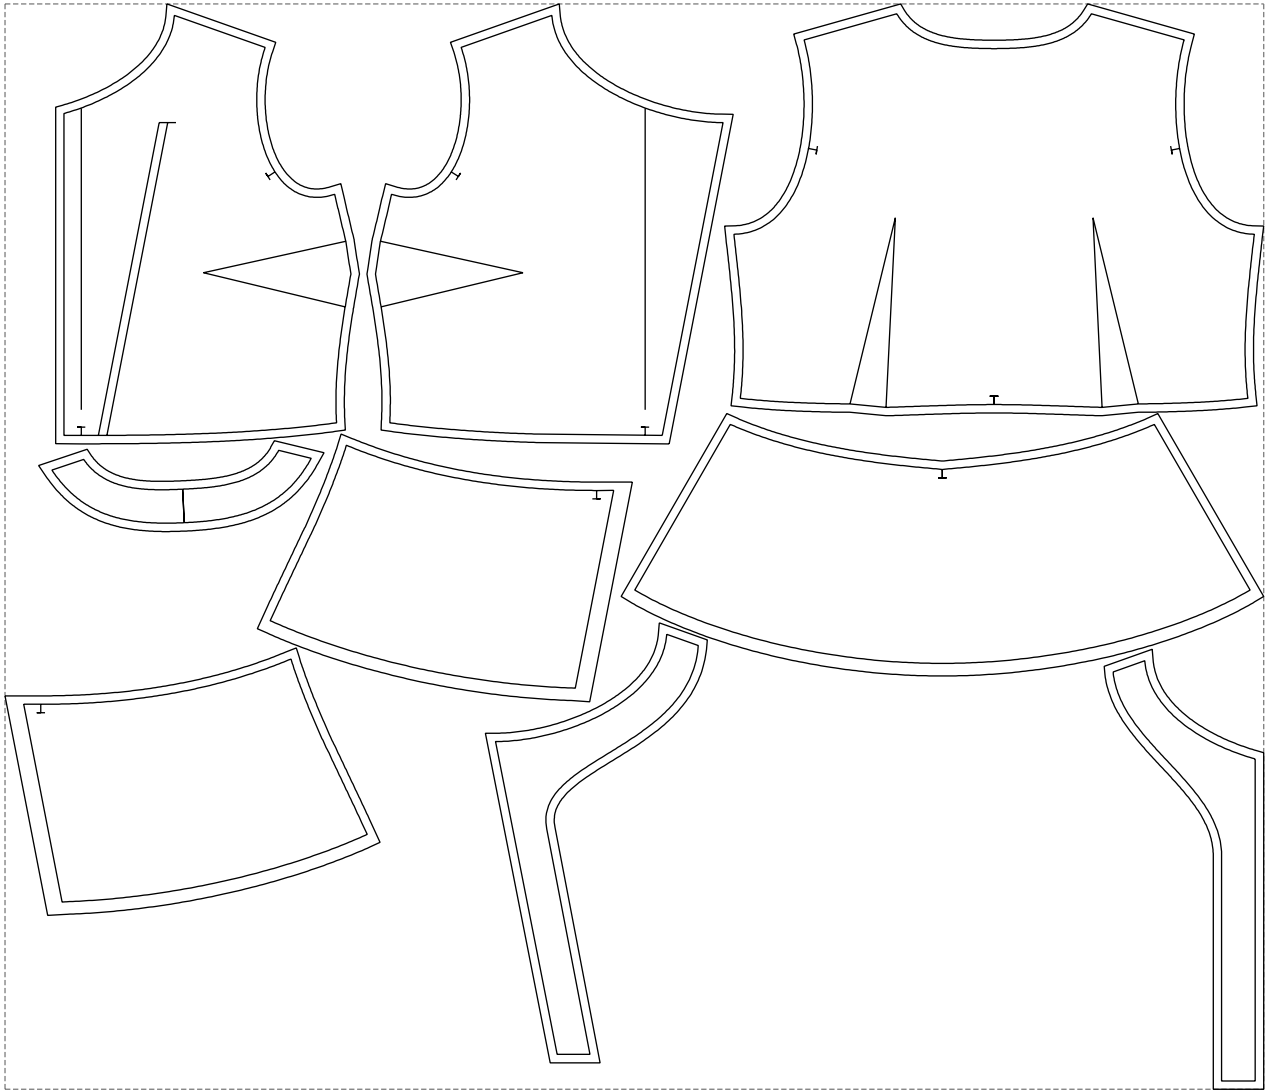

# Example

size:1499.00 x1292.95 mm

Maneken =1 ver.0

rz\_1=170

rz\_16=116

rz\_17=100

rz\_18=98.8

rz\_19=124