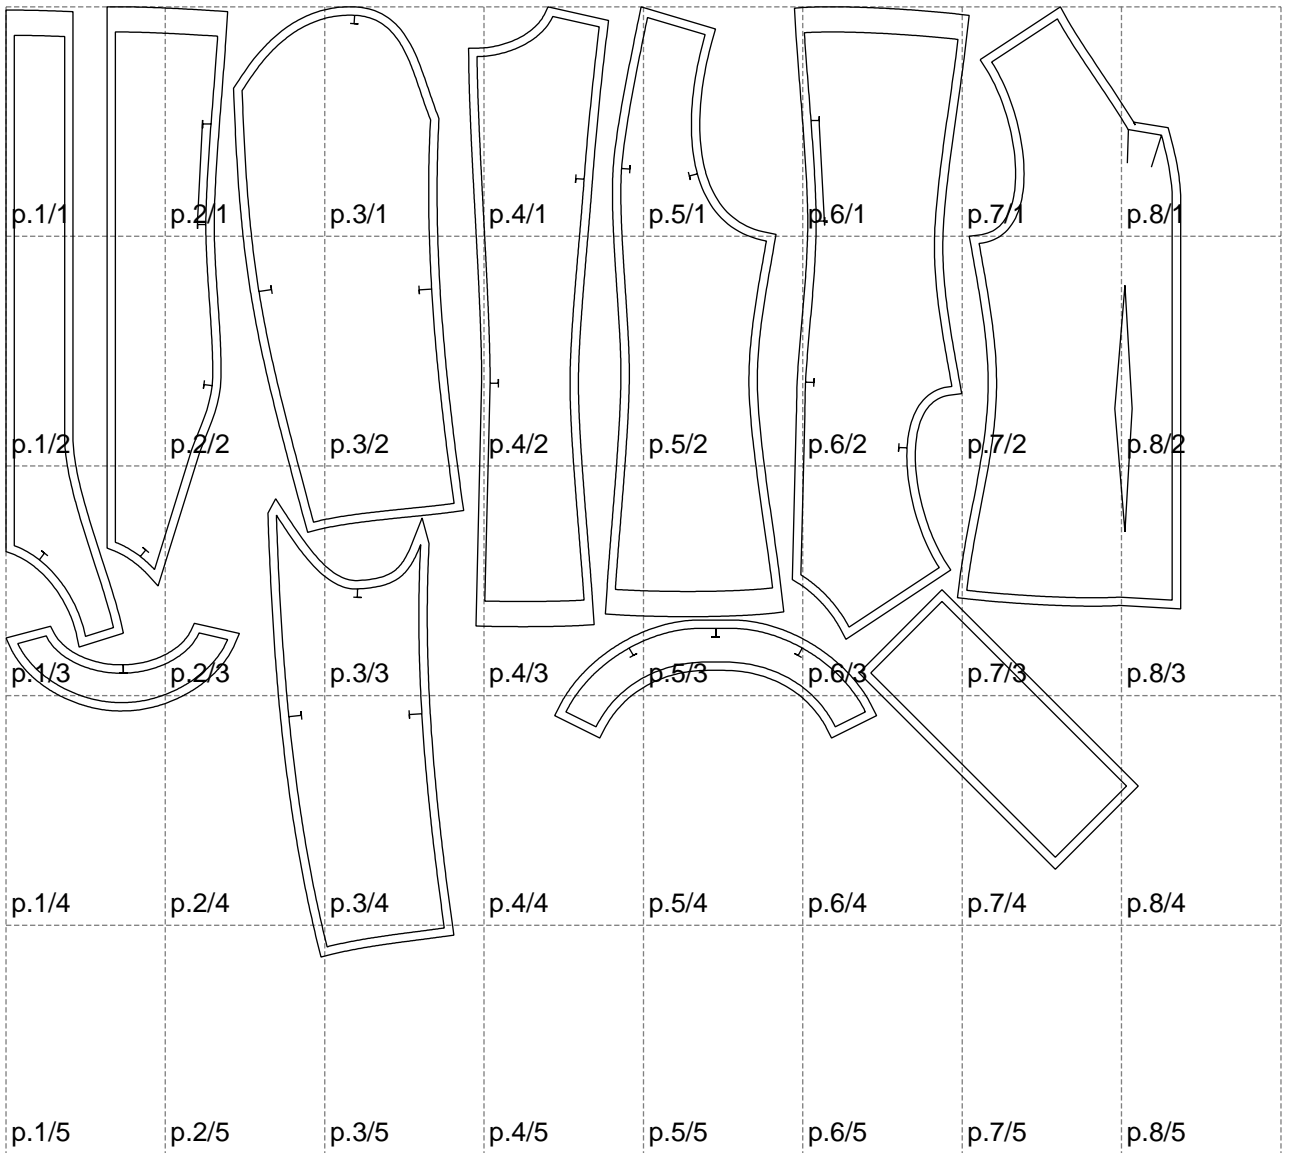

Not for print

Paper size: A4, size:1399.00 x1131.48 mm

# Example

size:1458.83 x1779.73 mm

Maneken =1 ver.0

rz\_1=170

rz\_16=108

rz\_17=92.5

rz\_18=89.2

rz\_19=116

rz\_20=113

---

. . . . .  
. . . . .  
. . . . .