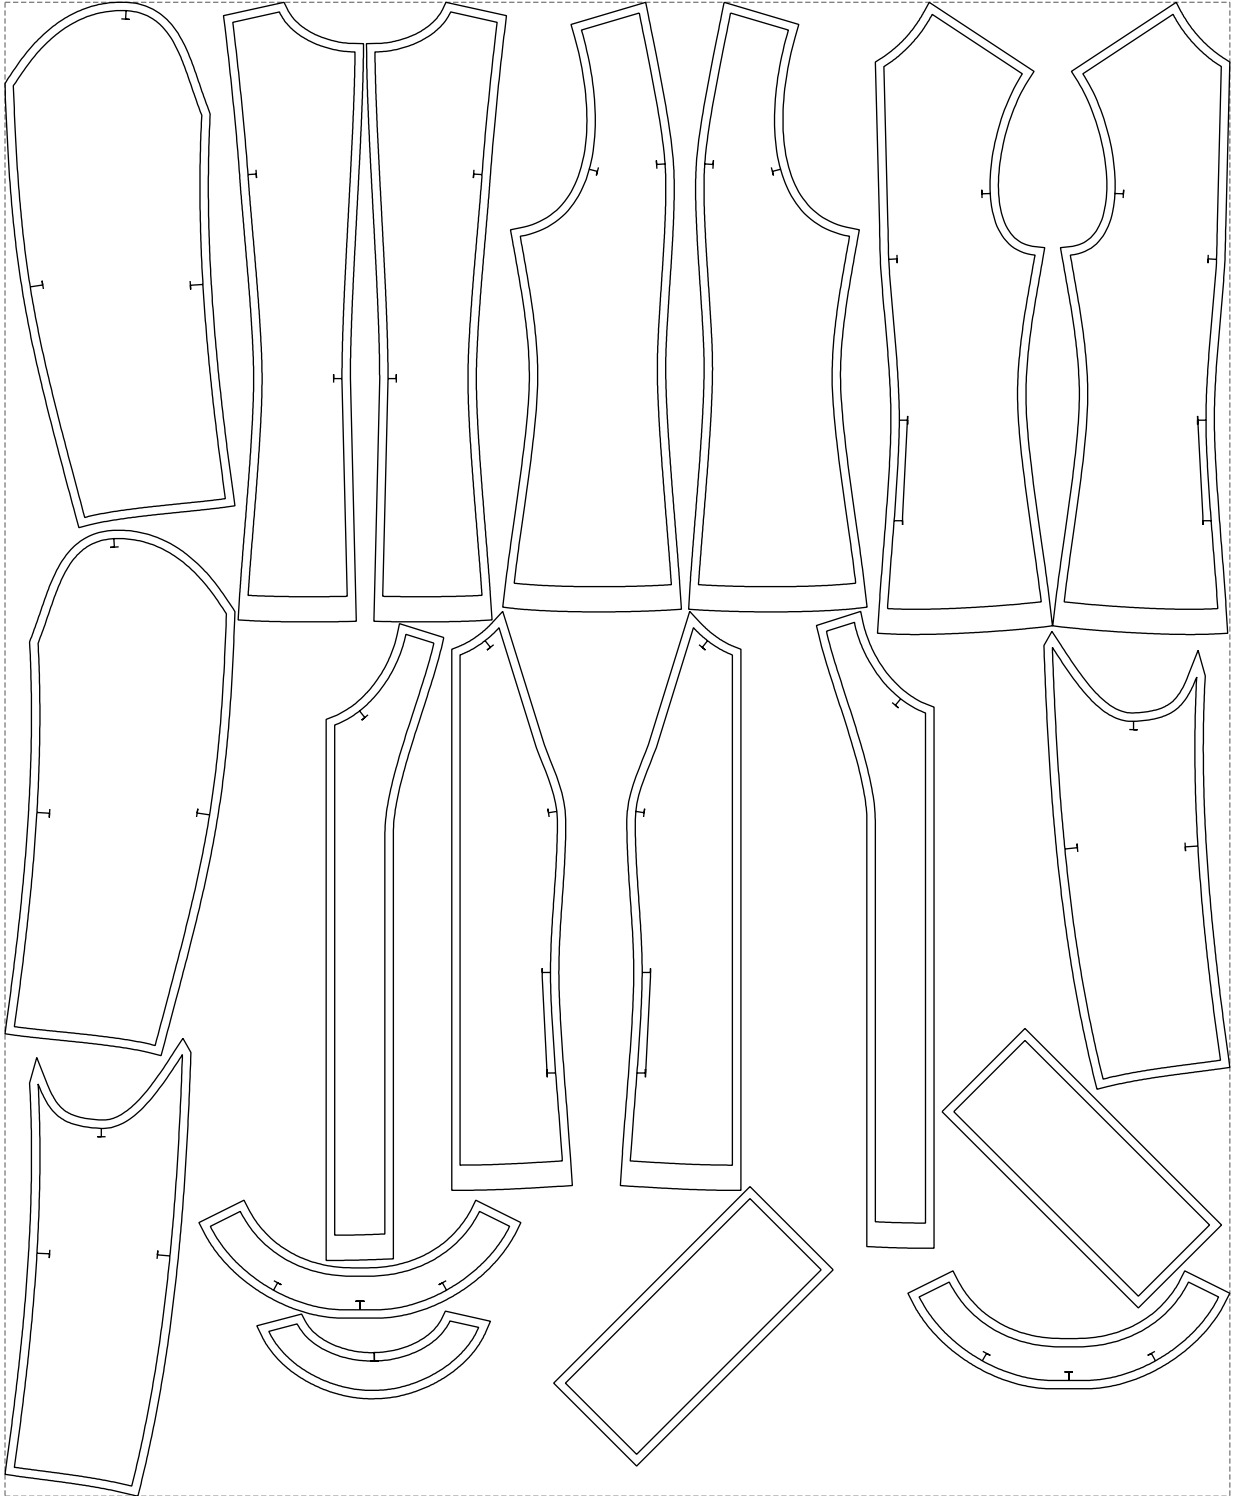

Not for print

Paper size: A4, size:1399.00 x1131.48 mm

# Example

size:1458.83 x1779.73 mm

Maneken =1 ver.0

rz\_1=170

rz\_16=108

rz\_17=92.5

rz\_18=89.2

rz\_19=116