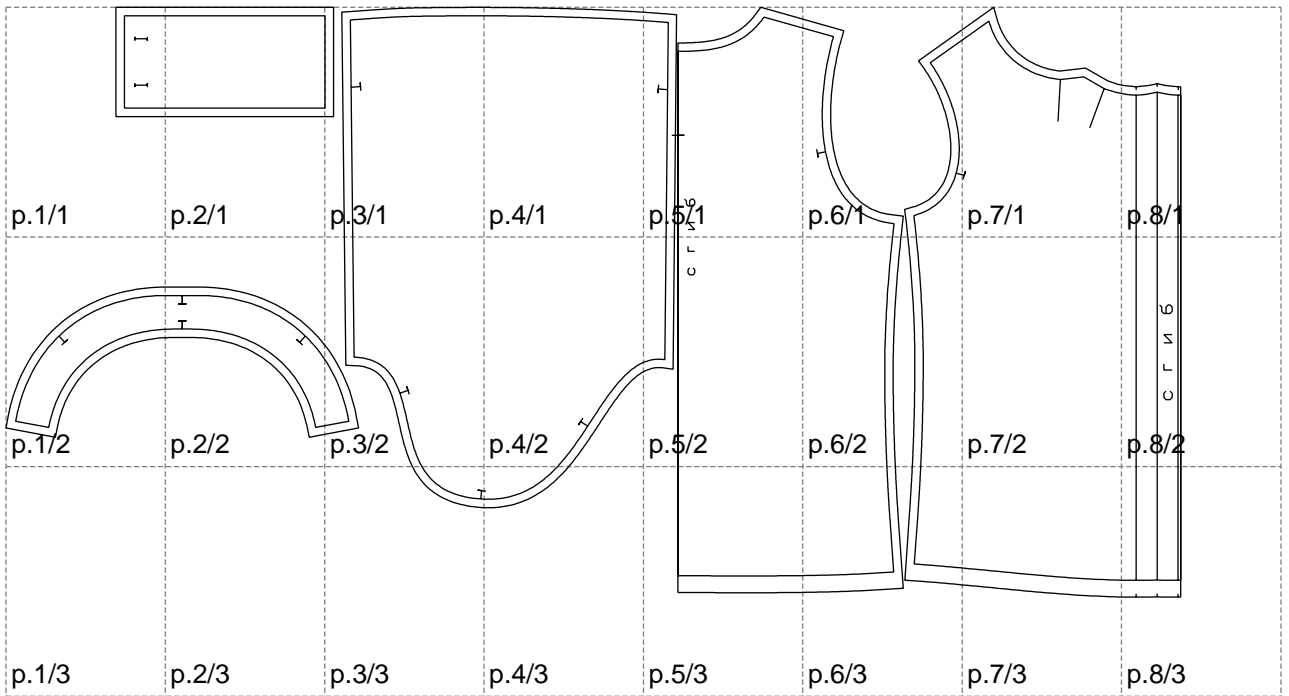

Not for print

Paper size: A4, size:1399.00 x702.32 mm

# Example

size:1499.00 x1288.86 mm

Maneken =1 ver.0

rz\_1=170

rz\_16=92

rz\_17=78.8

rz\_18=71.8

rz\_19=100

rz\_20=98.1

---

. . . . .  
. . . . .  
. . . . .