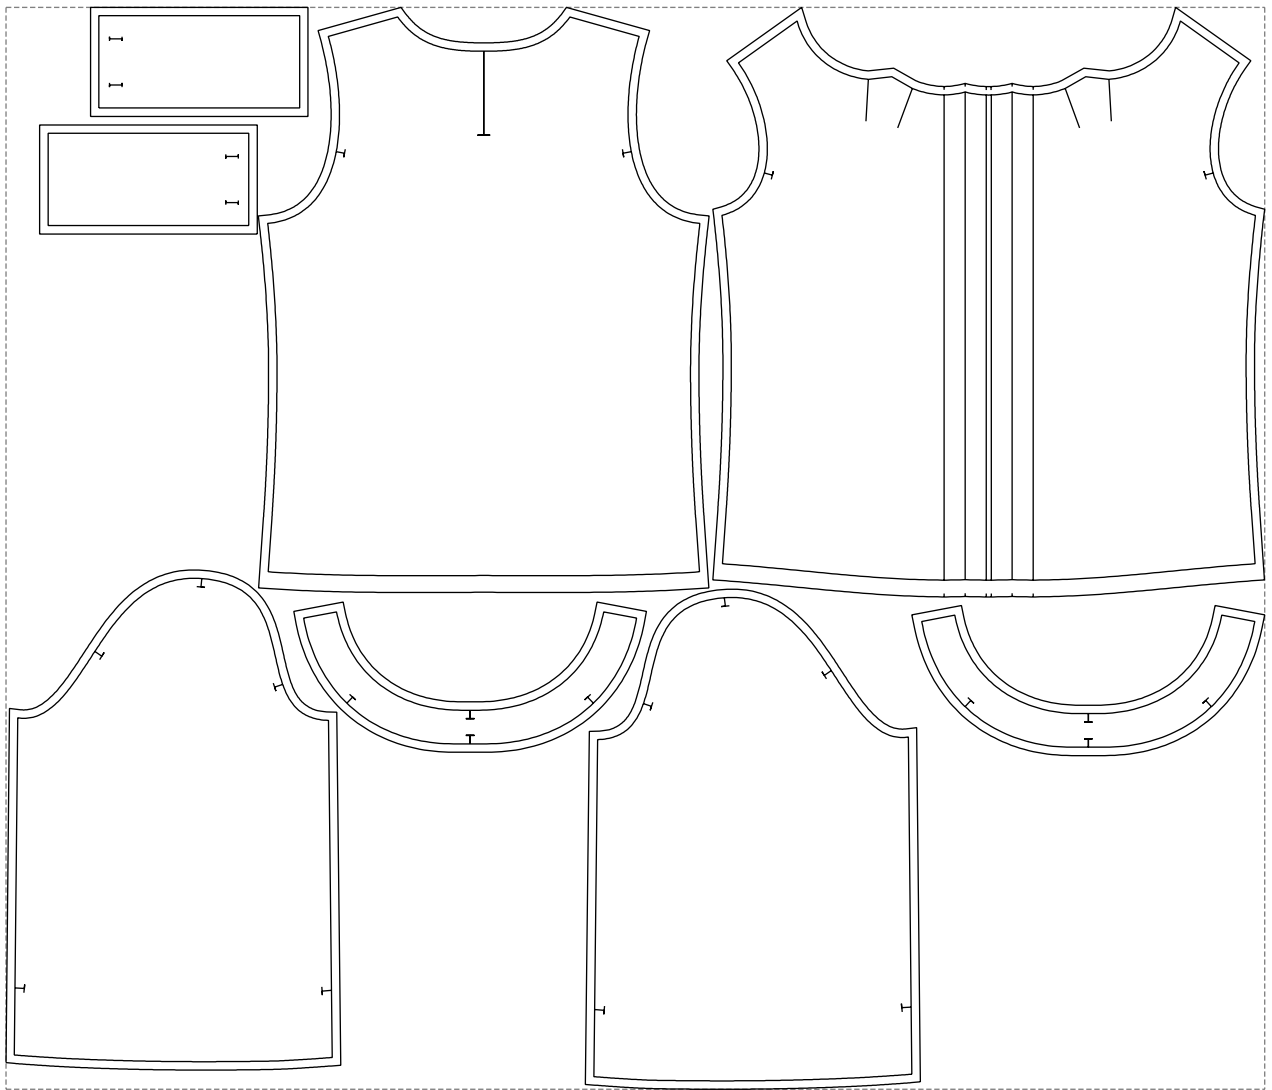

Not for print

Paper size: A4, size:1399.00 x702.32 mm

# Example

size:1499.00 x1288.86 mm

Maneken =1 ver.0

rz\_1=170

rz\_16=92

rz\_17=78.8

rz\_18=71.8

rz\_19=100