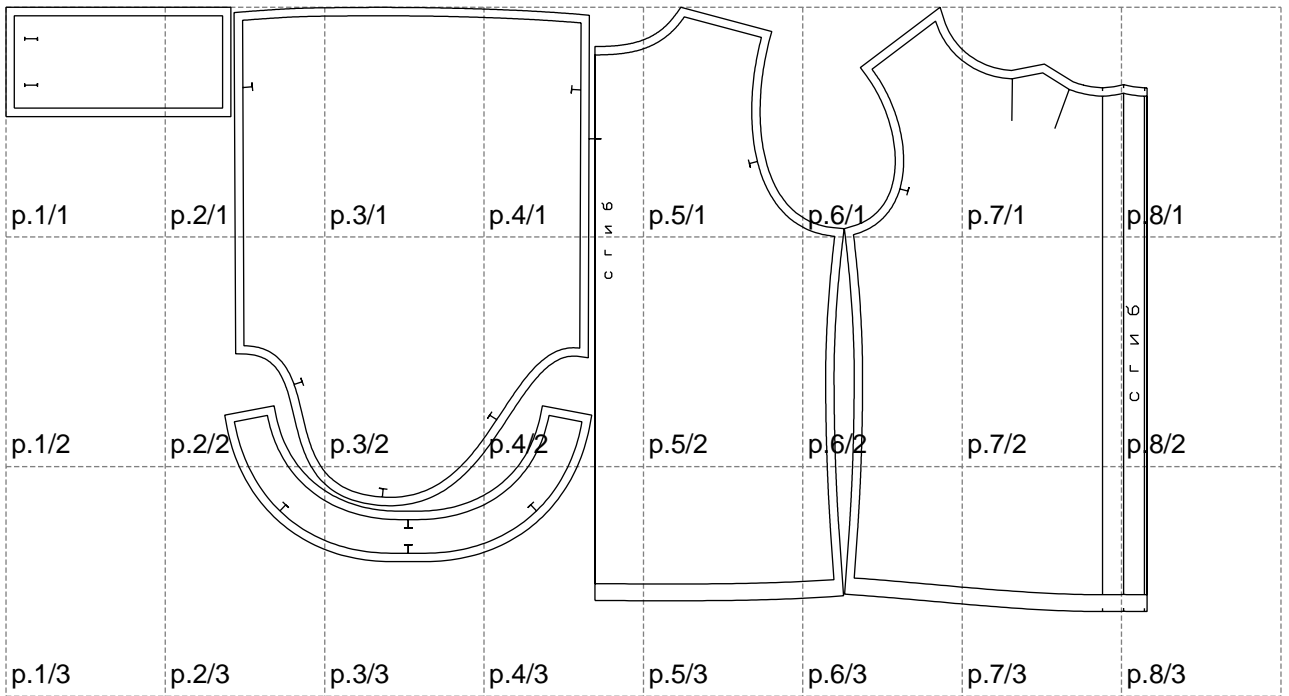

Not for print

Paper size: A4, size:1358.96 x719.48 mm

# Example

size:1348.17 x1331.83 mm

Maneken =1 ver.0

rz\_1=170

rz\_16=104

rz\_17=88.9

rz\_18=84.4

rz\_19=112

rz\_20=109.3

---

. . . . .  
. . . . .  
. . . . .