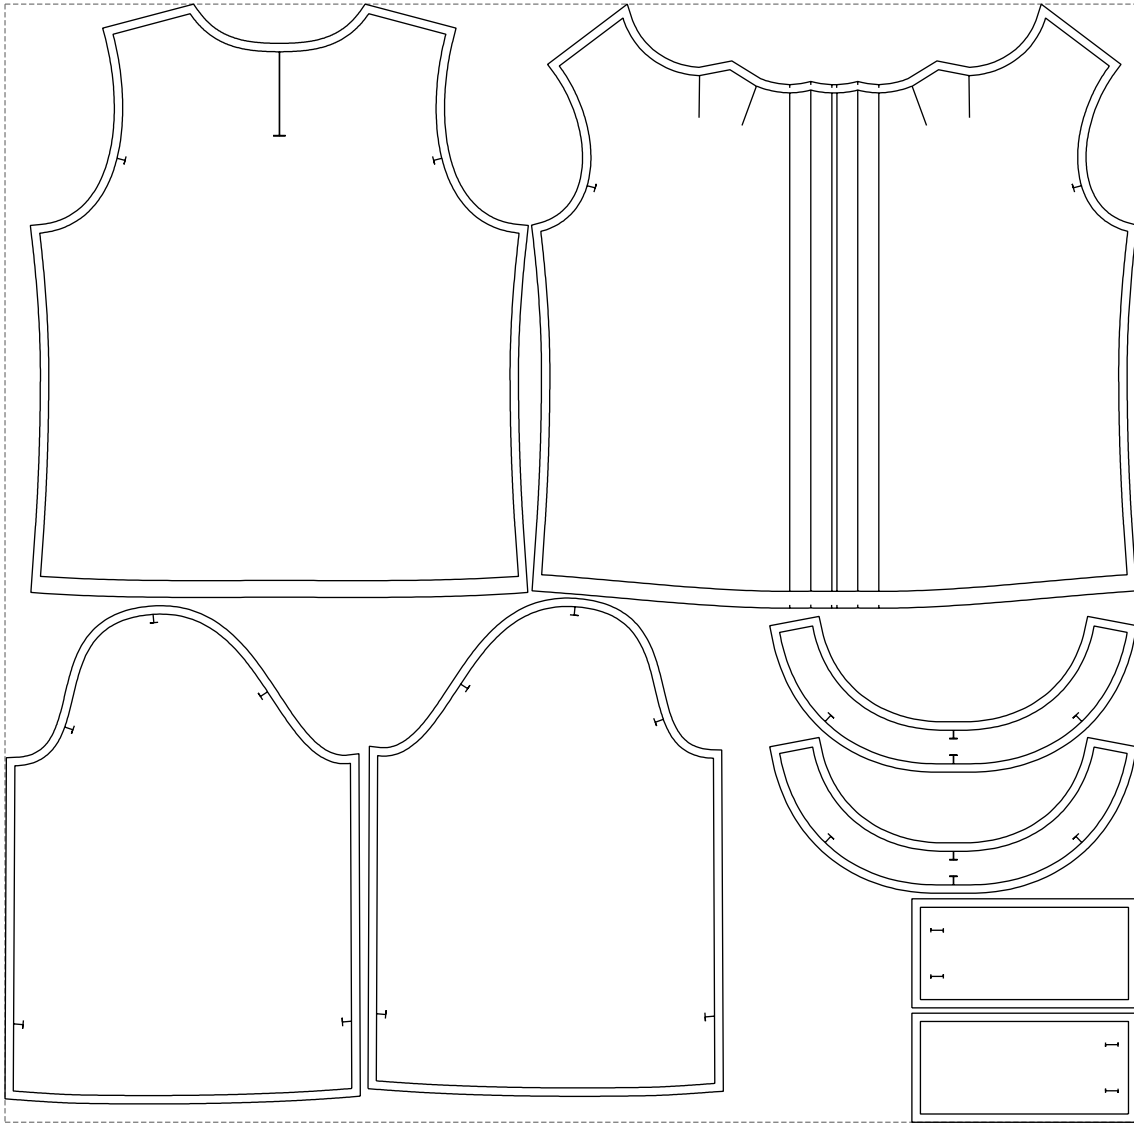

Not for print

Paper size: A4, size:1358.96 x719.48 mm

# Example

size:1348.17 x1331.83 mm

Maneken =1 ver.0

rz\_1=170

rz\_16=104

rz\_17=88.9

rz\_18=84.4

rz\_19=112