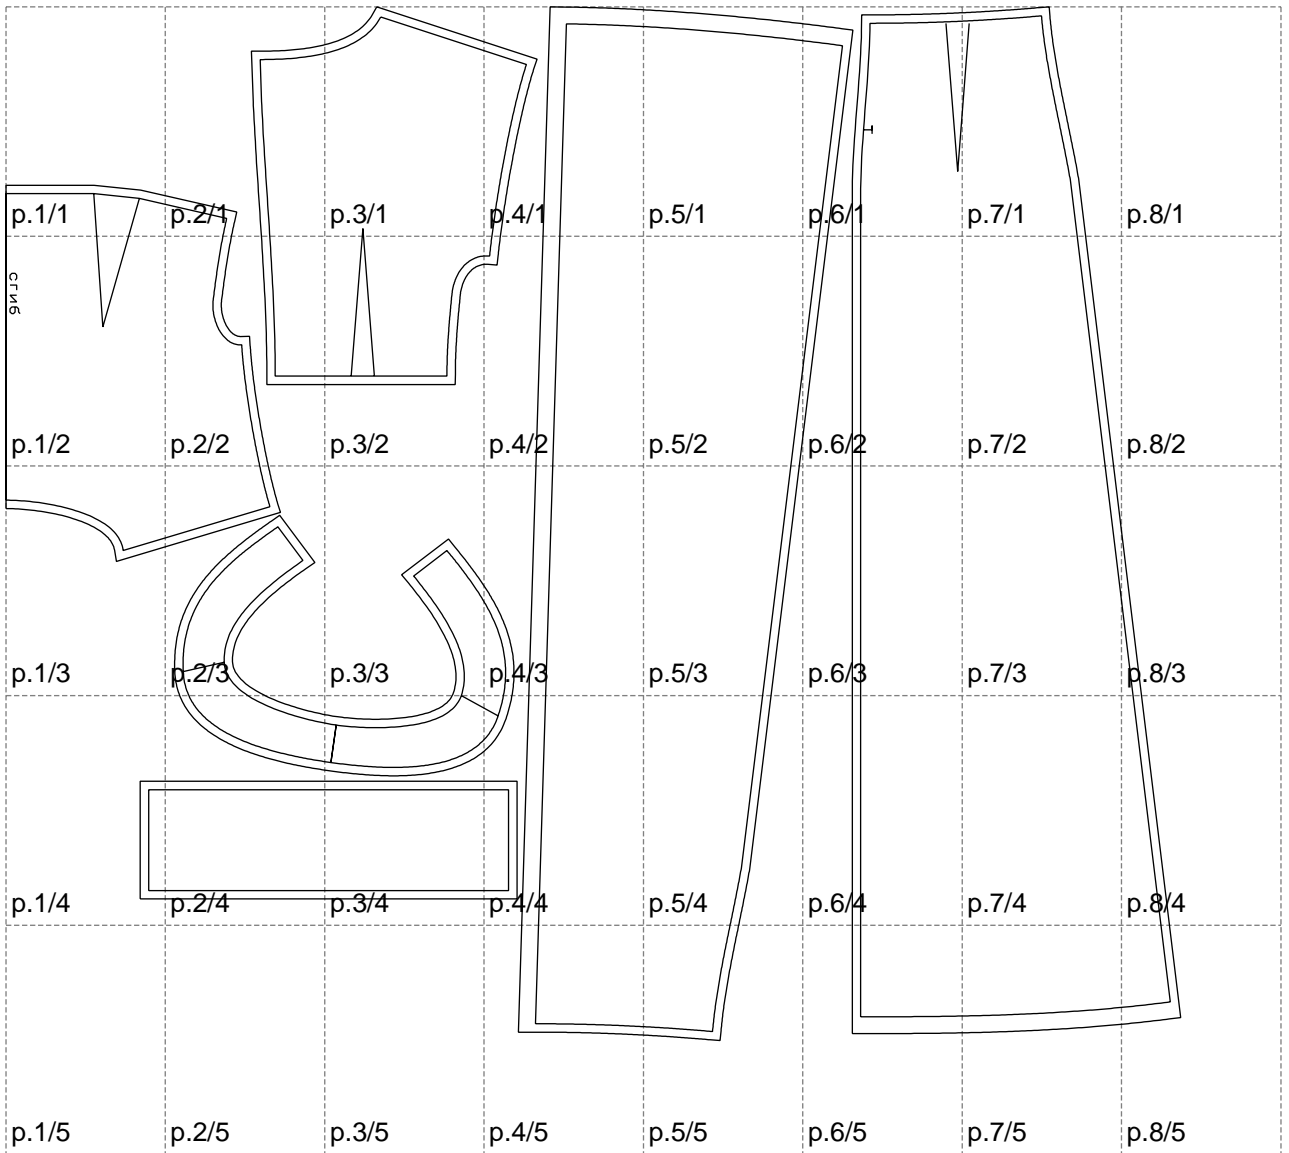

Not for print

Paper size: A4, size:1399.00 x1231.13 mm

# Example

size:1499.00 x2430.17 mm

Maneken =1 ver.0

rz\_1=170

rz\_16=88

rz\_17=75.6

rz\_18=67.6

rz\_19=96

rz\_20=94.6

---

. . . . .  
. . . . .  
. . . . .