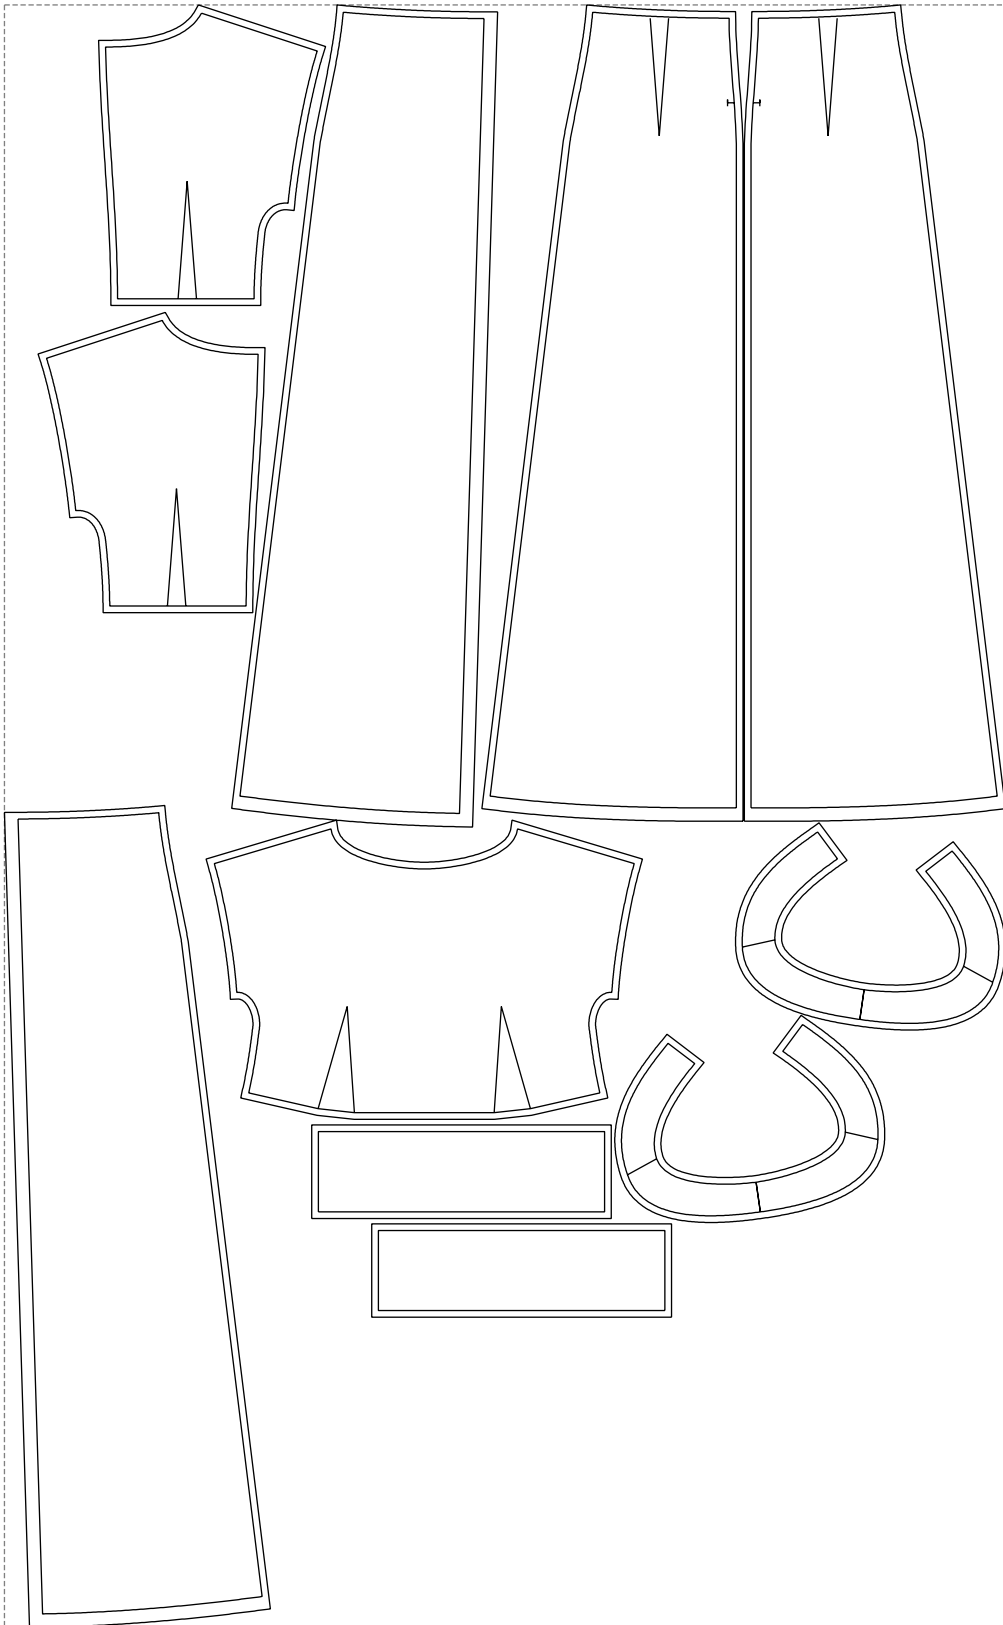

Not for print

Paper size: A4, size:1399.00 x1231.13 mm

# Example

size:1499.00 x2430.17 mm

Maneken =1 ver.0

rz\_1=170

rz\_16=88

rz\_17=75.6

rz\_18=67.6

rz\_19=96