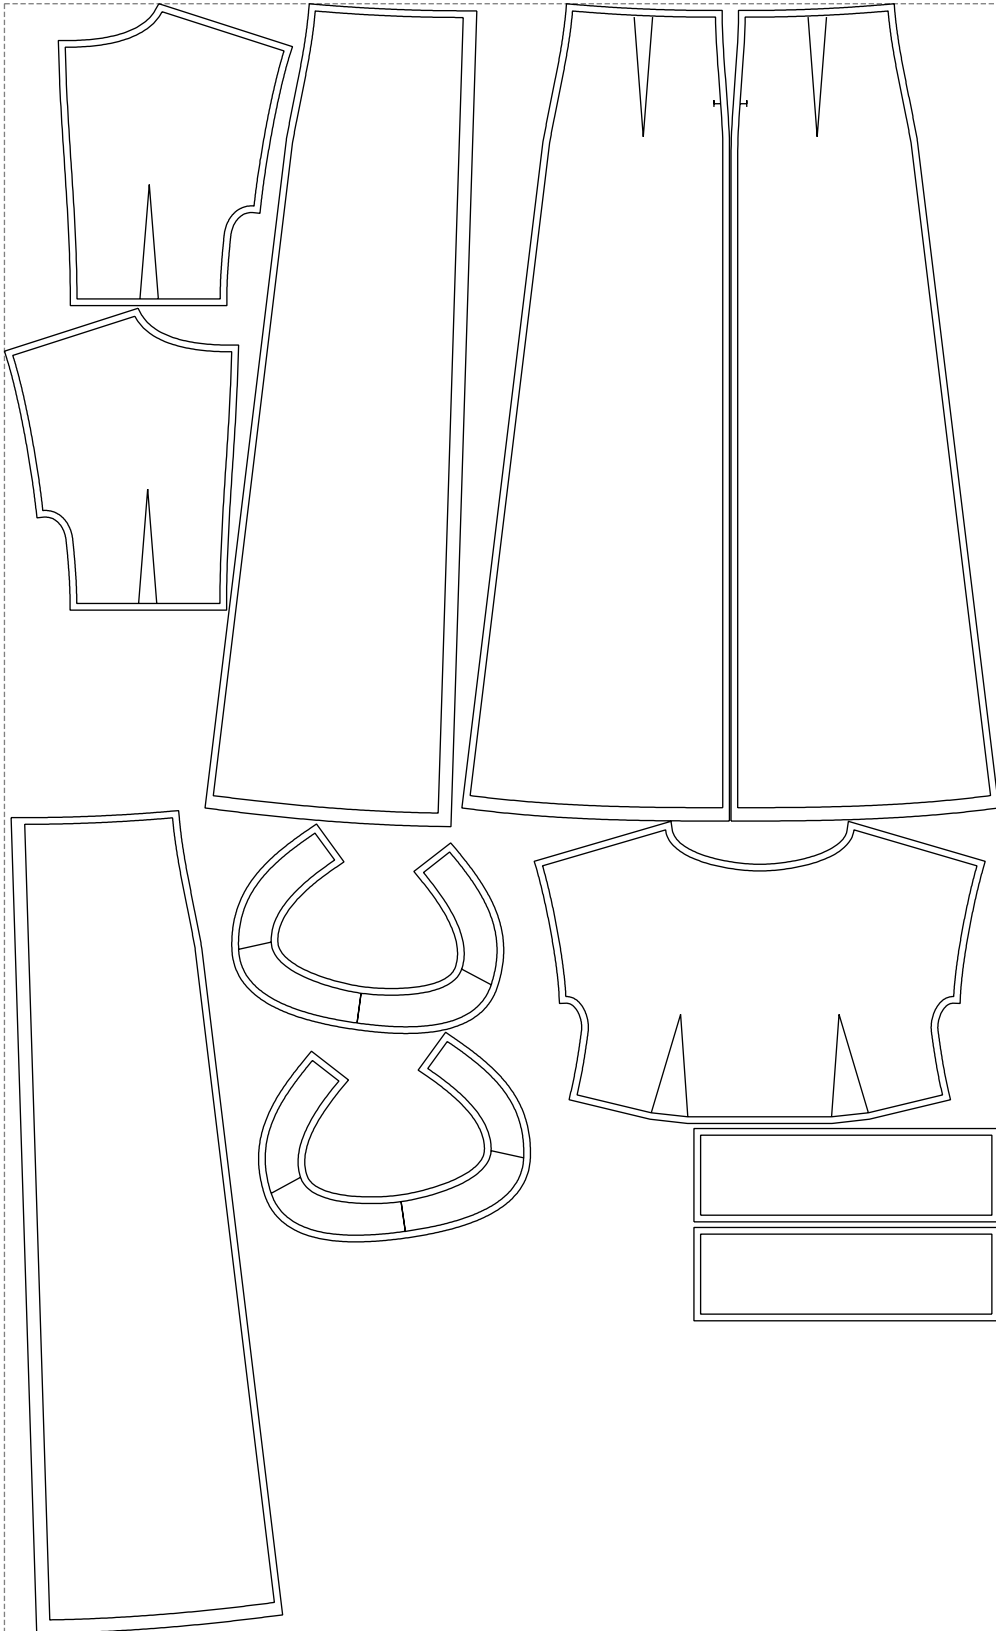

Not for print

Paper size: A4, size:1399.00 x1304.51 mm

# Example

size:1488.93 x2441.06 mm

Maneken =1 ver.0

rz\_1=170

rz\_16=92

rz\_17=78.8

rz\_18=71.8

rz\_19=100