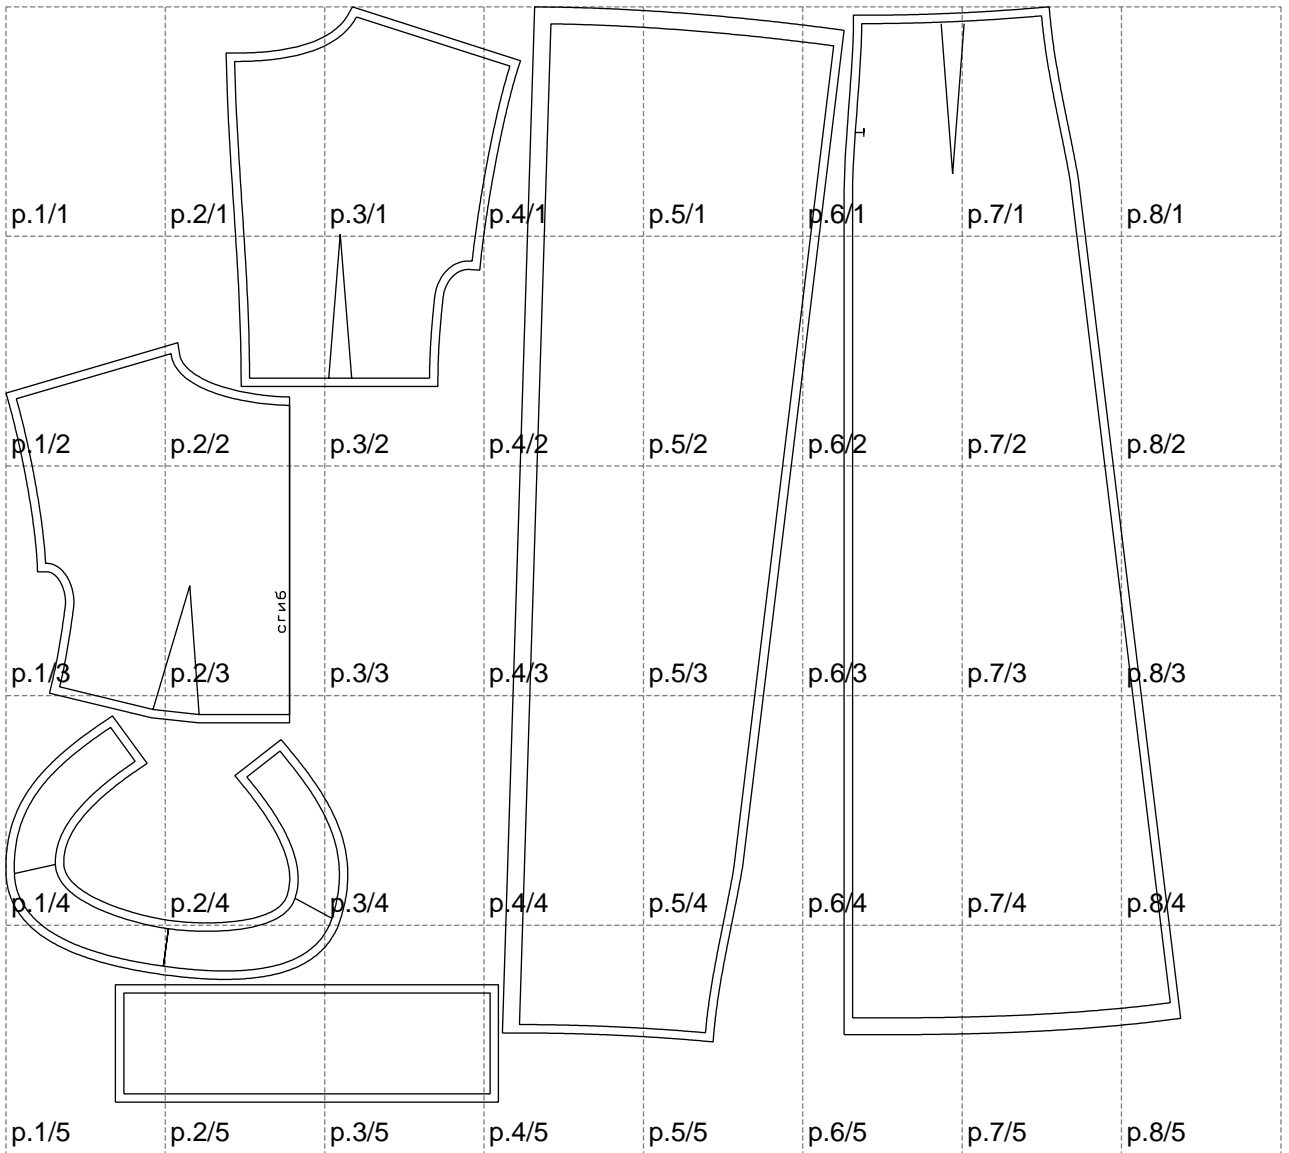

Not for print

Paper size: A4, size:1399.00 x1304.51 mm

# Example

size:1488.93 x2441.06 mm

Maneken =1 ver.0

rz\_1=170

rz\_16=92

rz\_17=78.8

rz\_18=71.8

rz\_19=100

rz\_20=98.1

---

. . . . .  
. . . . .  
. . . . .