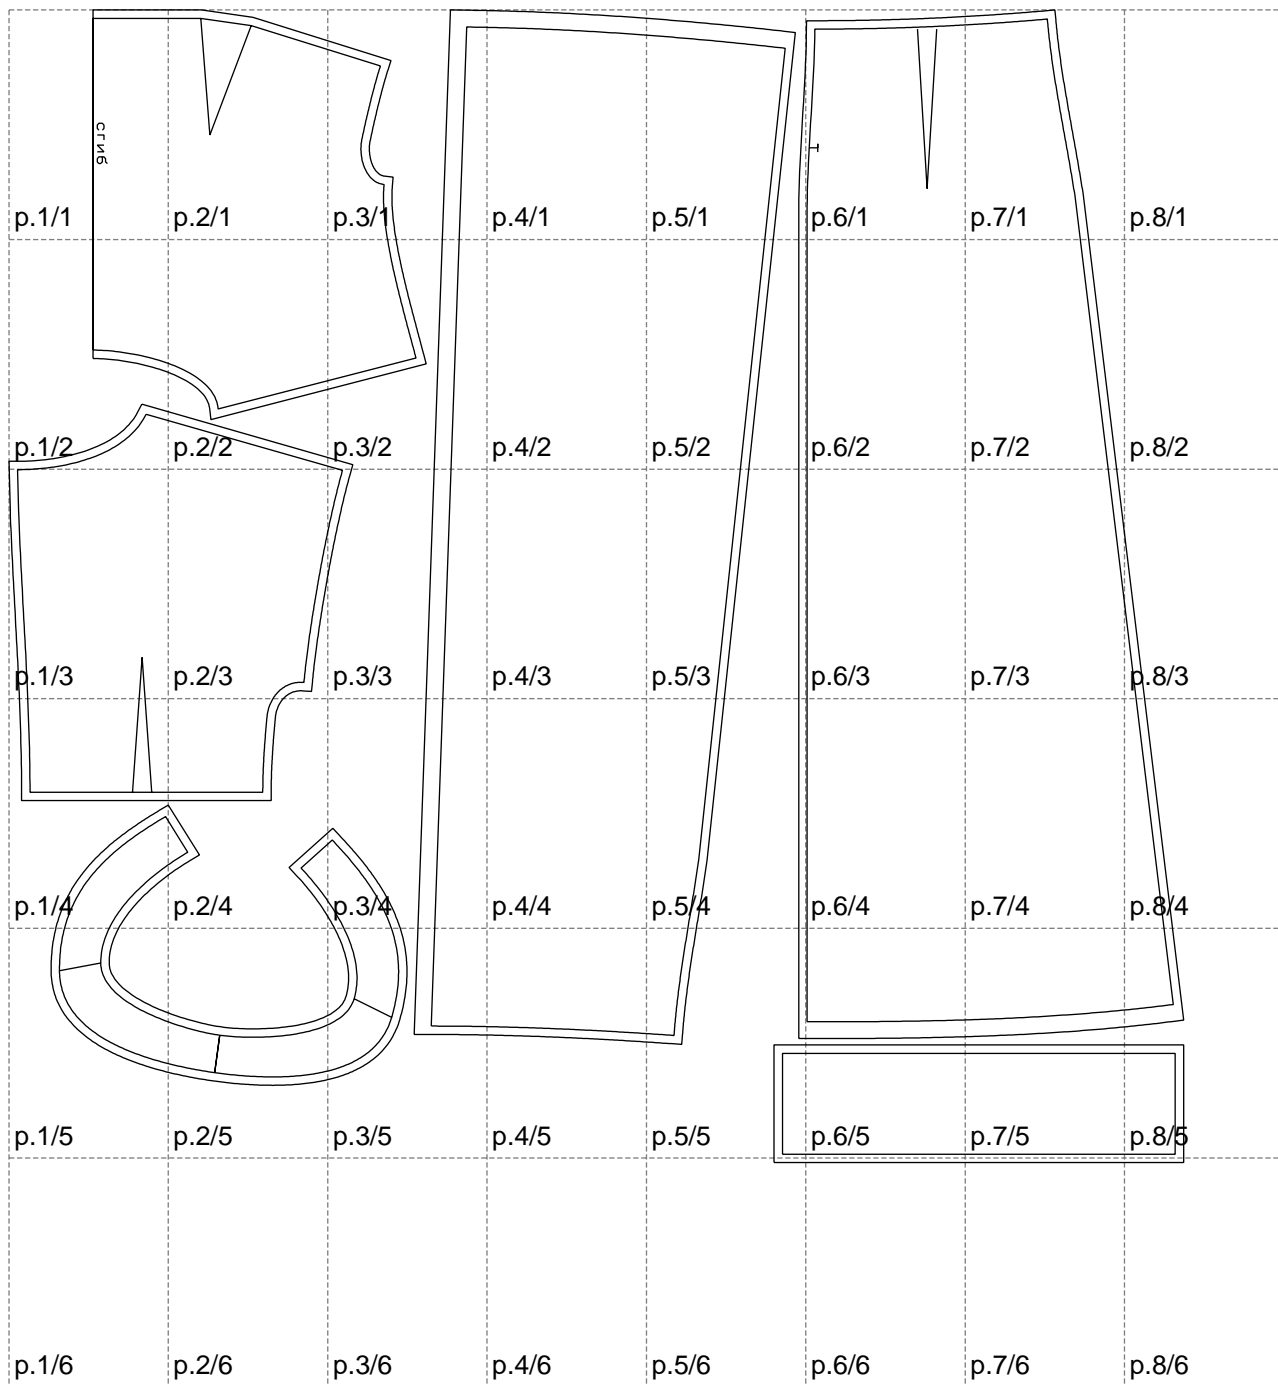

Not for print

Paper size: A4, size:1399.00 x1372.48 mm

# Example

size:1468.74 x2923.31 mm

Maneken =1 ver.0

rz\_1=170

rz\_16=116

rz\_17=100

rz\_18=98.8

rz\_19=124

rz\_20=121

---

. . . . .  
. . . . .  
. . . . .