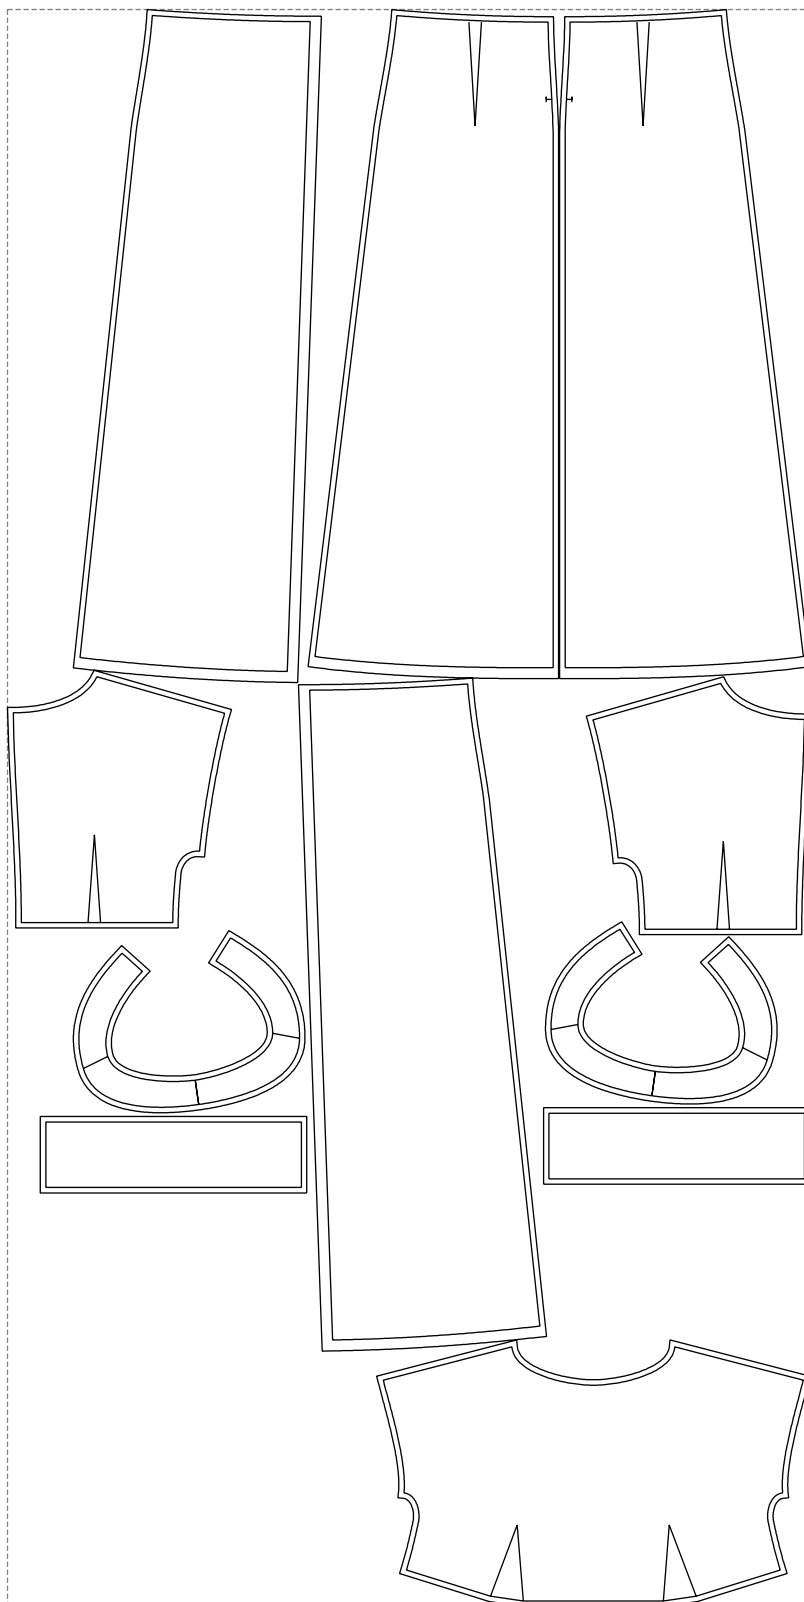

Not for print

Paper size: A4, size:1399.00 x1372.48 mm

# Example

size:1468.74 x2923.31 mm

Maneken =1 ver.0

rz\_1=170

rz\_16=116

rz\_17=100

rz\_18=98.8

rz\_19=124