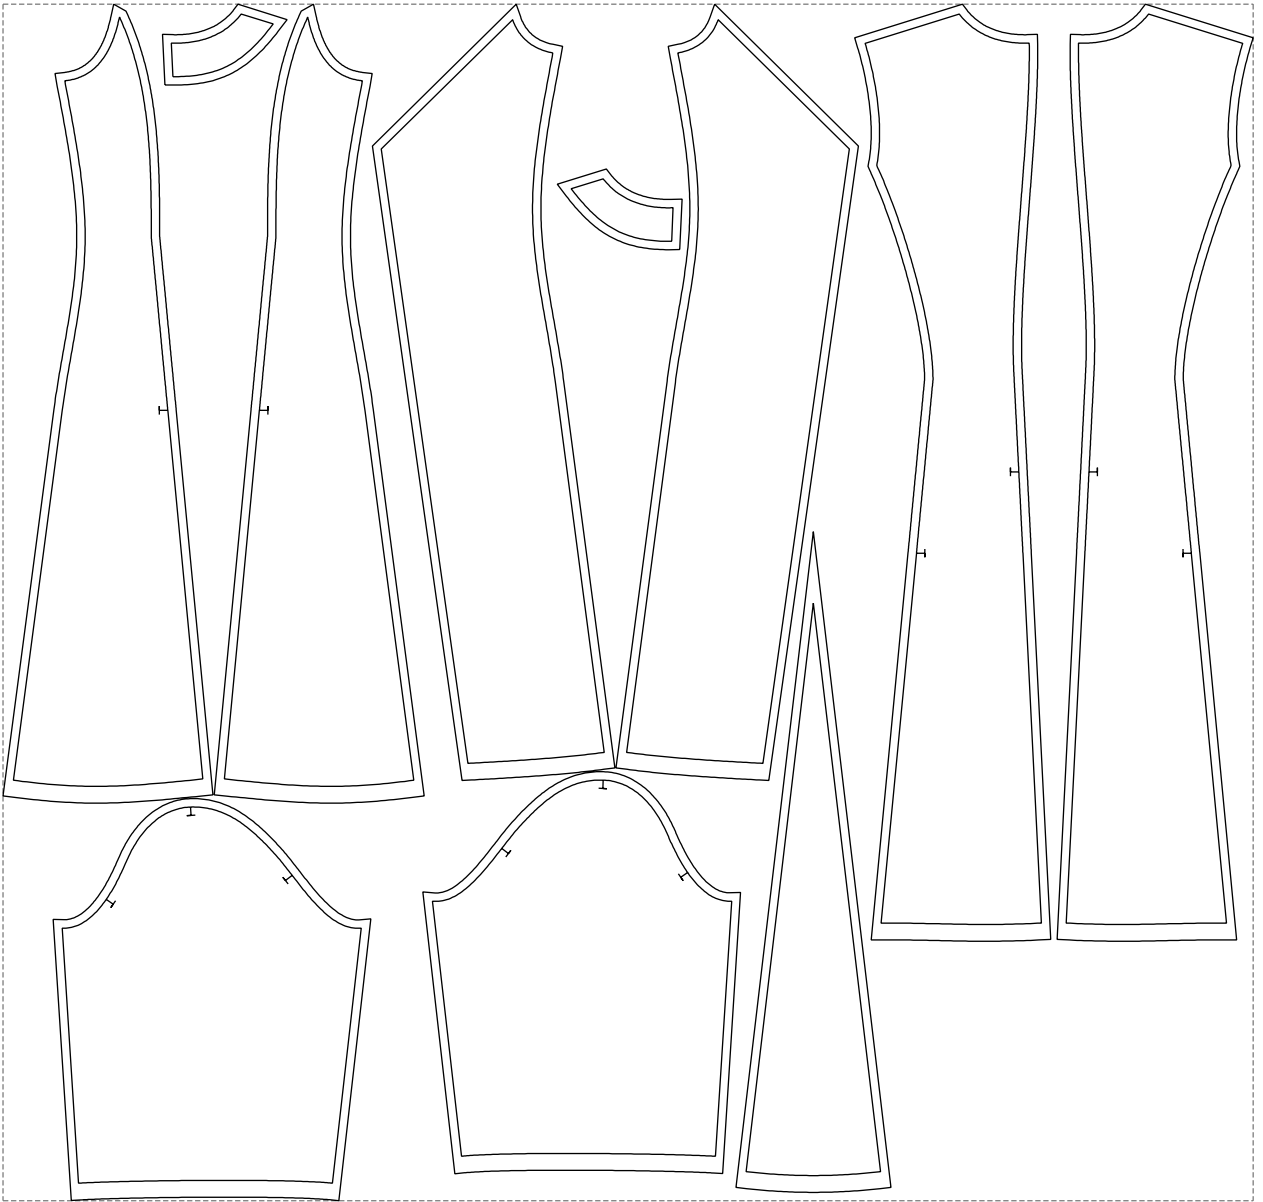

# Example

size:1488.93 x1425.20 mm

Maneken =1 ver.0

rz\_1=170

rz\_16=92

rz\_17=78.8

rz\_18=71.8

rz\_19=100