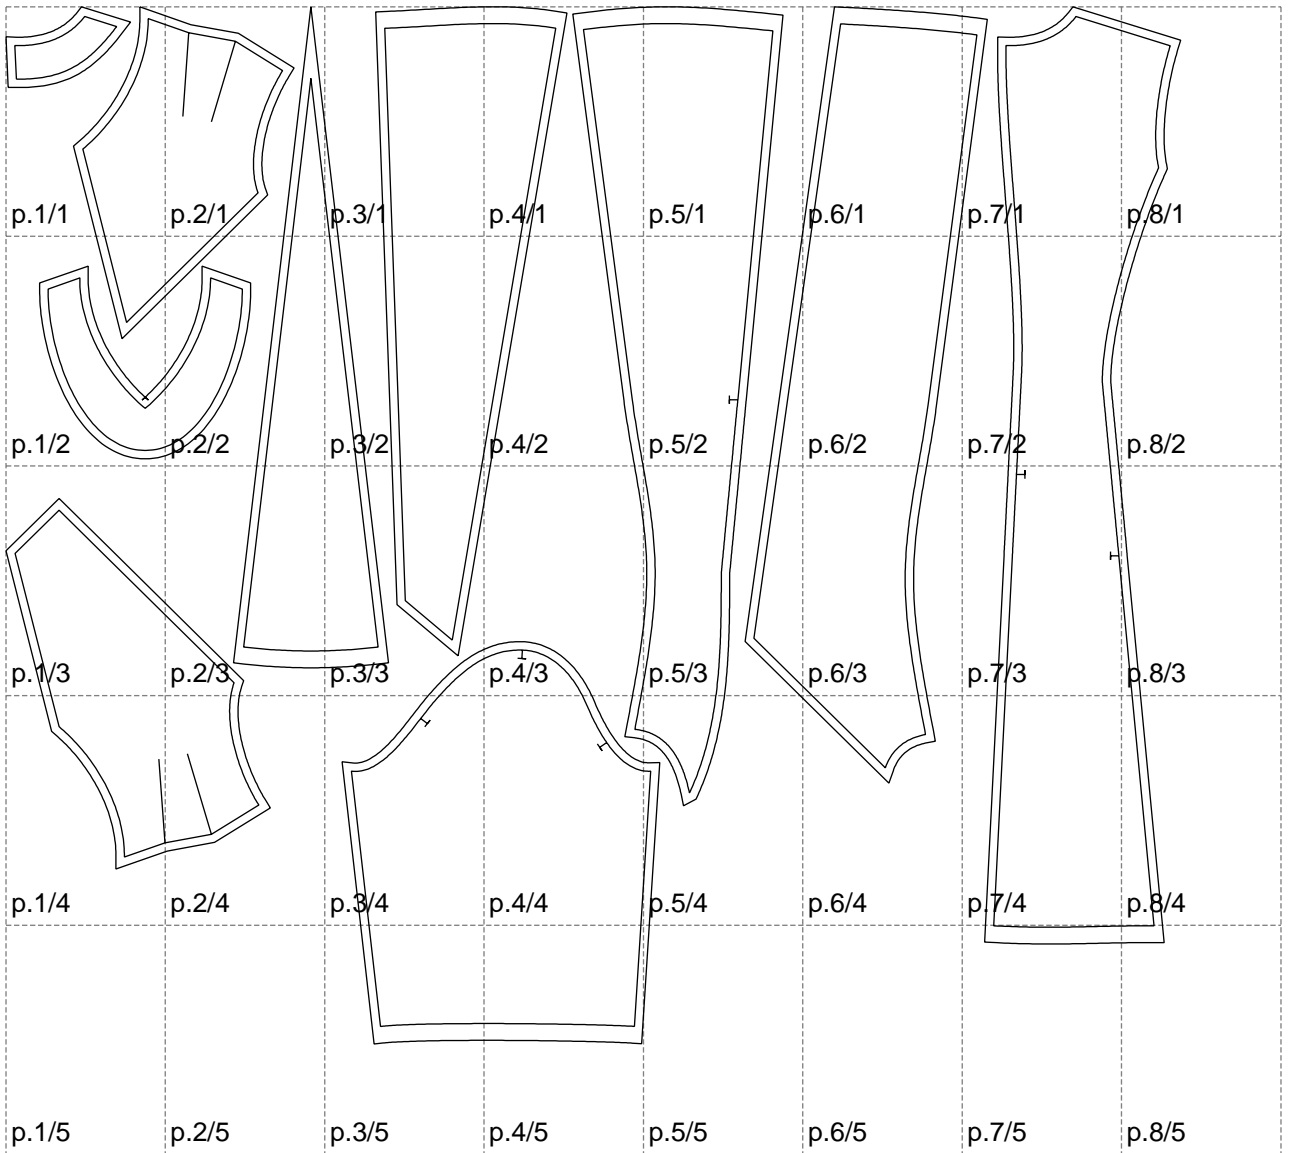

Not for print

Paper size: A4, size:1399.00 x1235.13 mm

# Example

size:1488.93 x1425.20 mm

Maneken =1 ver.0

rz\_1=170

rz\_16=92

rz\_17=78.8

rz\_18=71.8

rz\_19=100

rz\_20=98.1

---

. . . . .  
. . . . .  
. . . . .