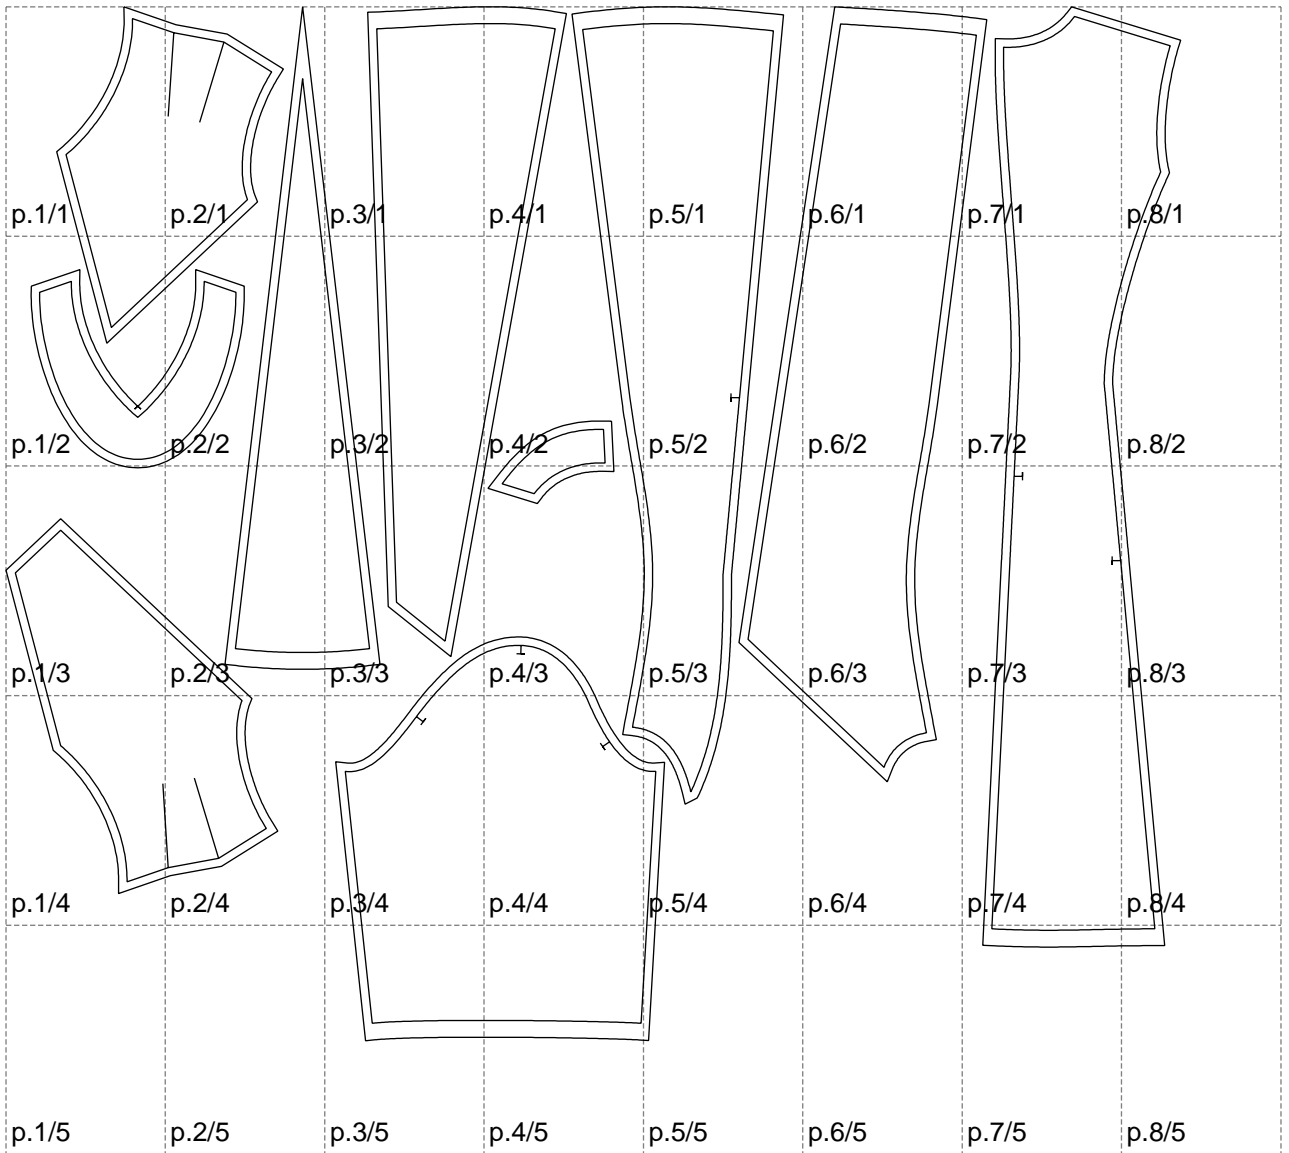

Not for print

Paper size: A4, size:1399.00 x1231.28 mm

# Example

size:1499.00 x1567.11 mm

Maneken =1 ver.0

rz\_1=170

rz\_16=96

rz\_17=82

rz\_18=76

rz\_19=104

rz\_20=101.8

---

. . . . .  
. . . . .  
. . . . .