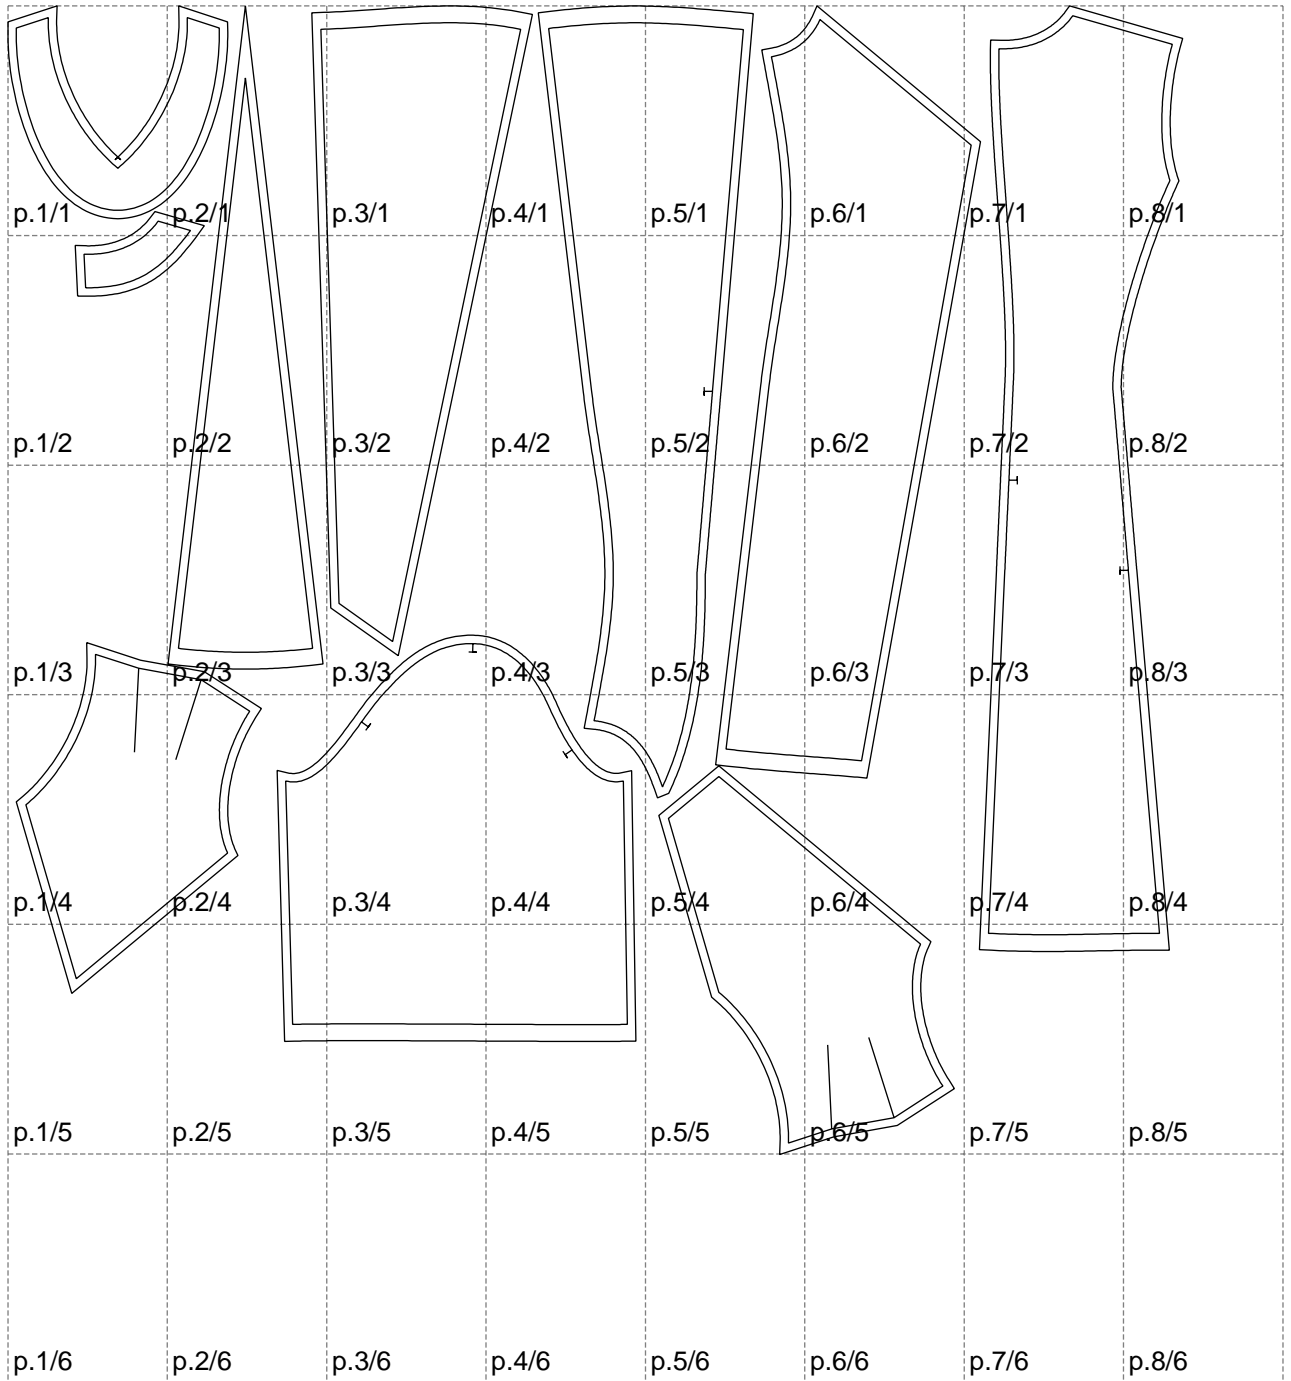

Not for print

Paper size: A4, size:1399.00 x1367.76 mm

Maneken =1 ver.0

rz\_1=170

rz\_16=108

rz\_17=92.5

rz\_18=89.2

rz\_19=116

rz\_20=113

---

. . . . .  
. . . . .  
. . . . .