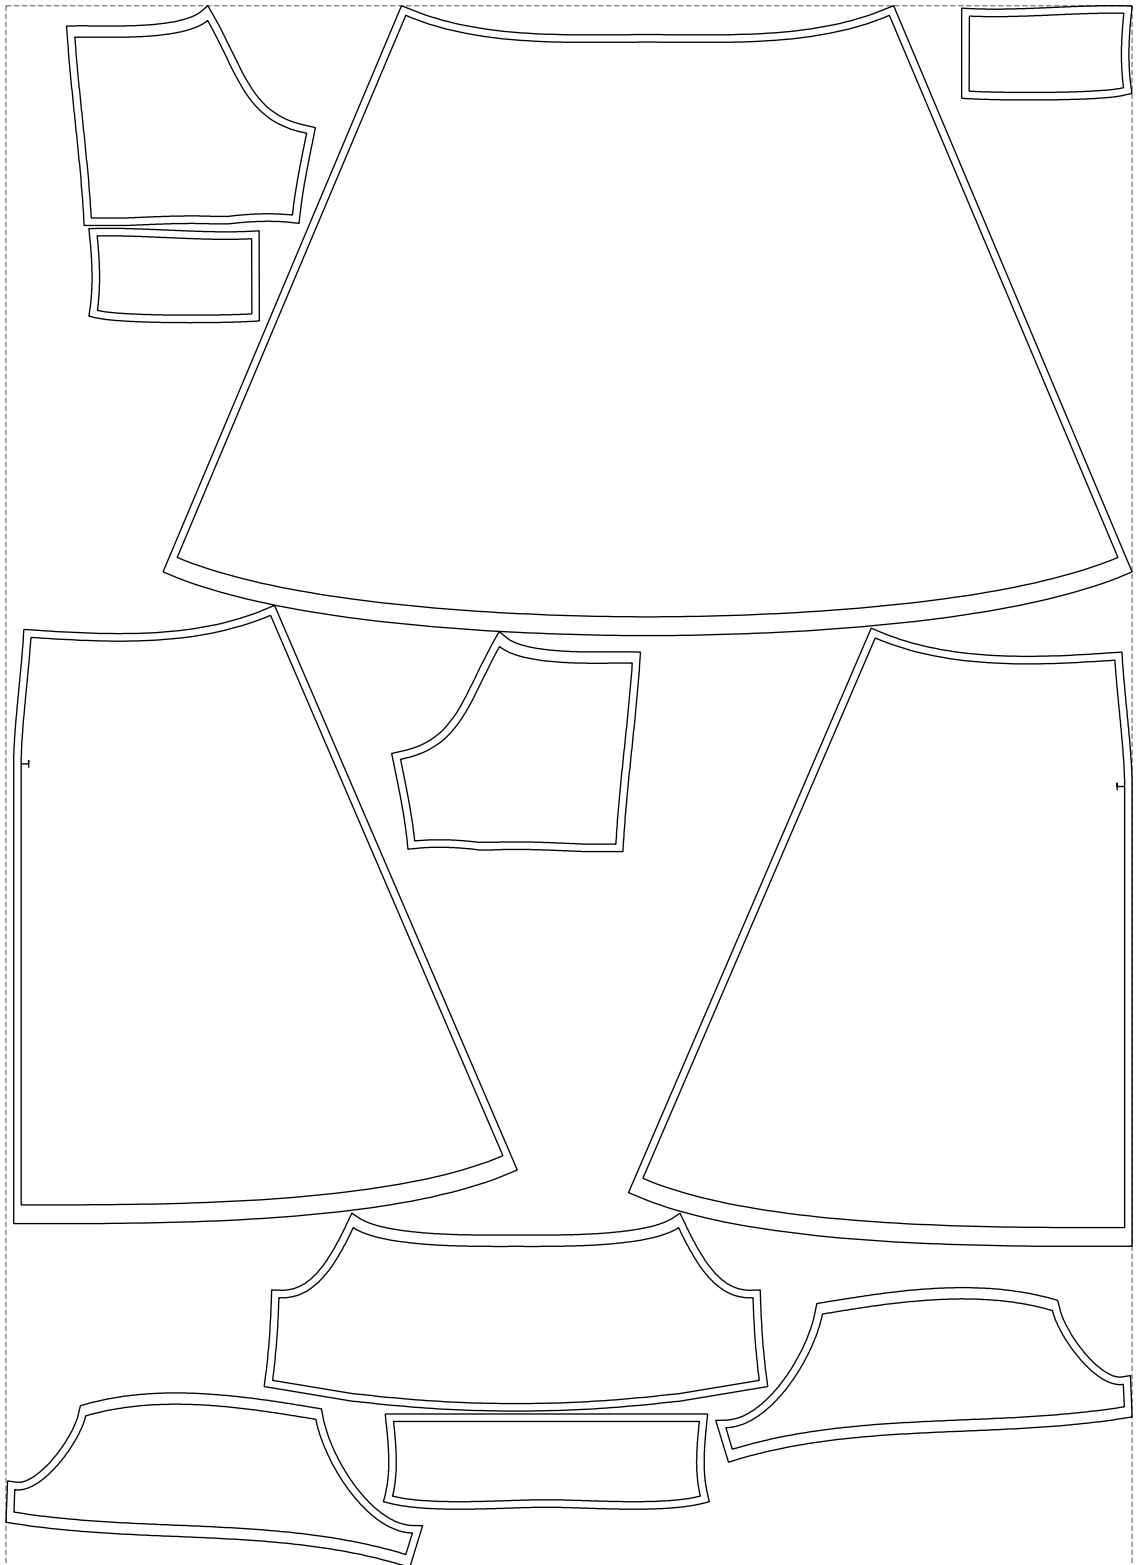

Not for print

Paper size: A4, size:1399.00 x1124.47 mm

Example

size:1499.00 x2079.46 mm

Maneken =1 ver.0

rz_1=170

rz_16=92

rz_17=78.8

rz_18=71.8

rz_19=100

rz_20=98.1

.
.
.