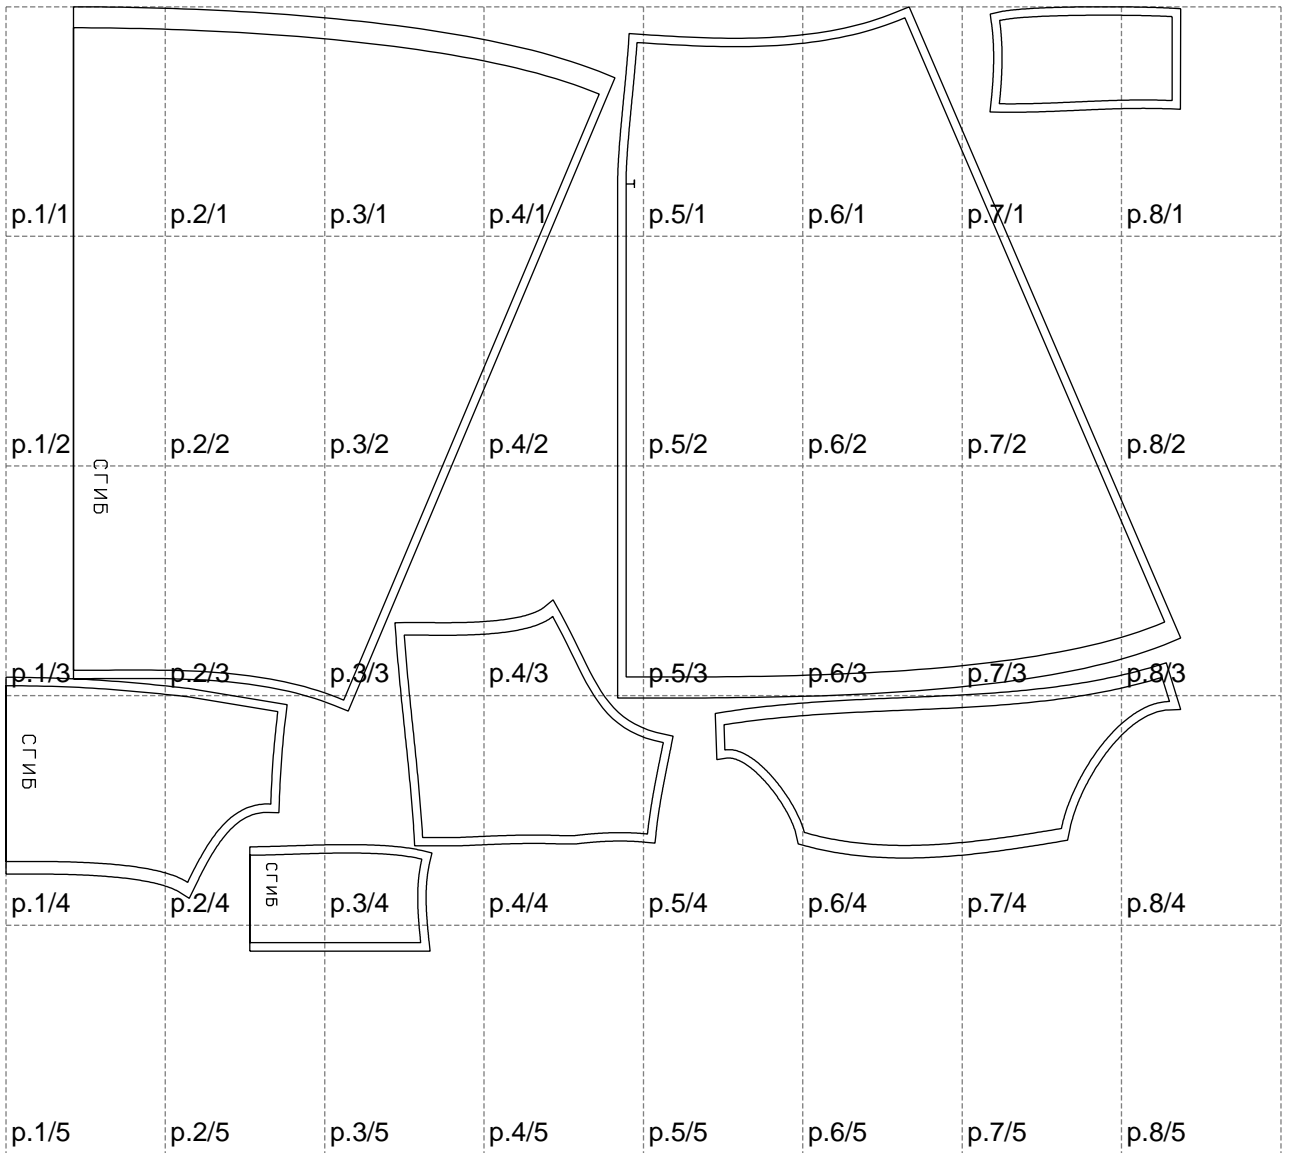

Not for print

Paper size: A4, size:1399.00 x1124.47 mm

Example

size:1499.00 x2079.46 mm

Maneken =1 ver.0

rz_1=170

rz_16=92

rz_17=78.8

rz_18=71.8

rz_19=100

rz_20=98.1

.
.
.