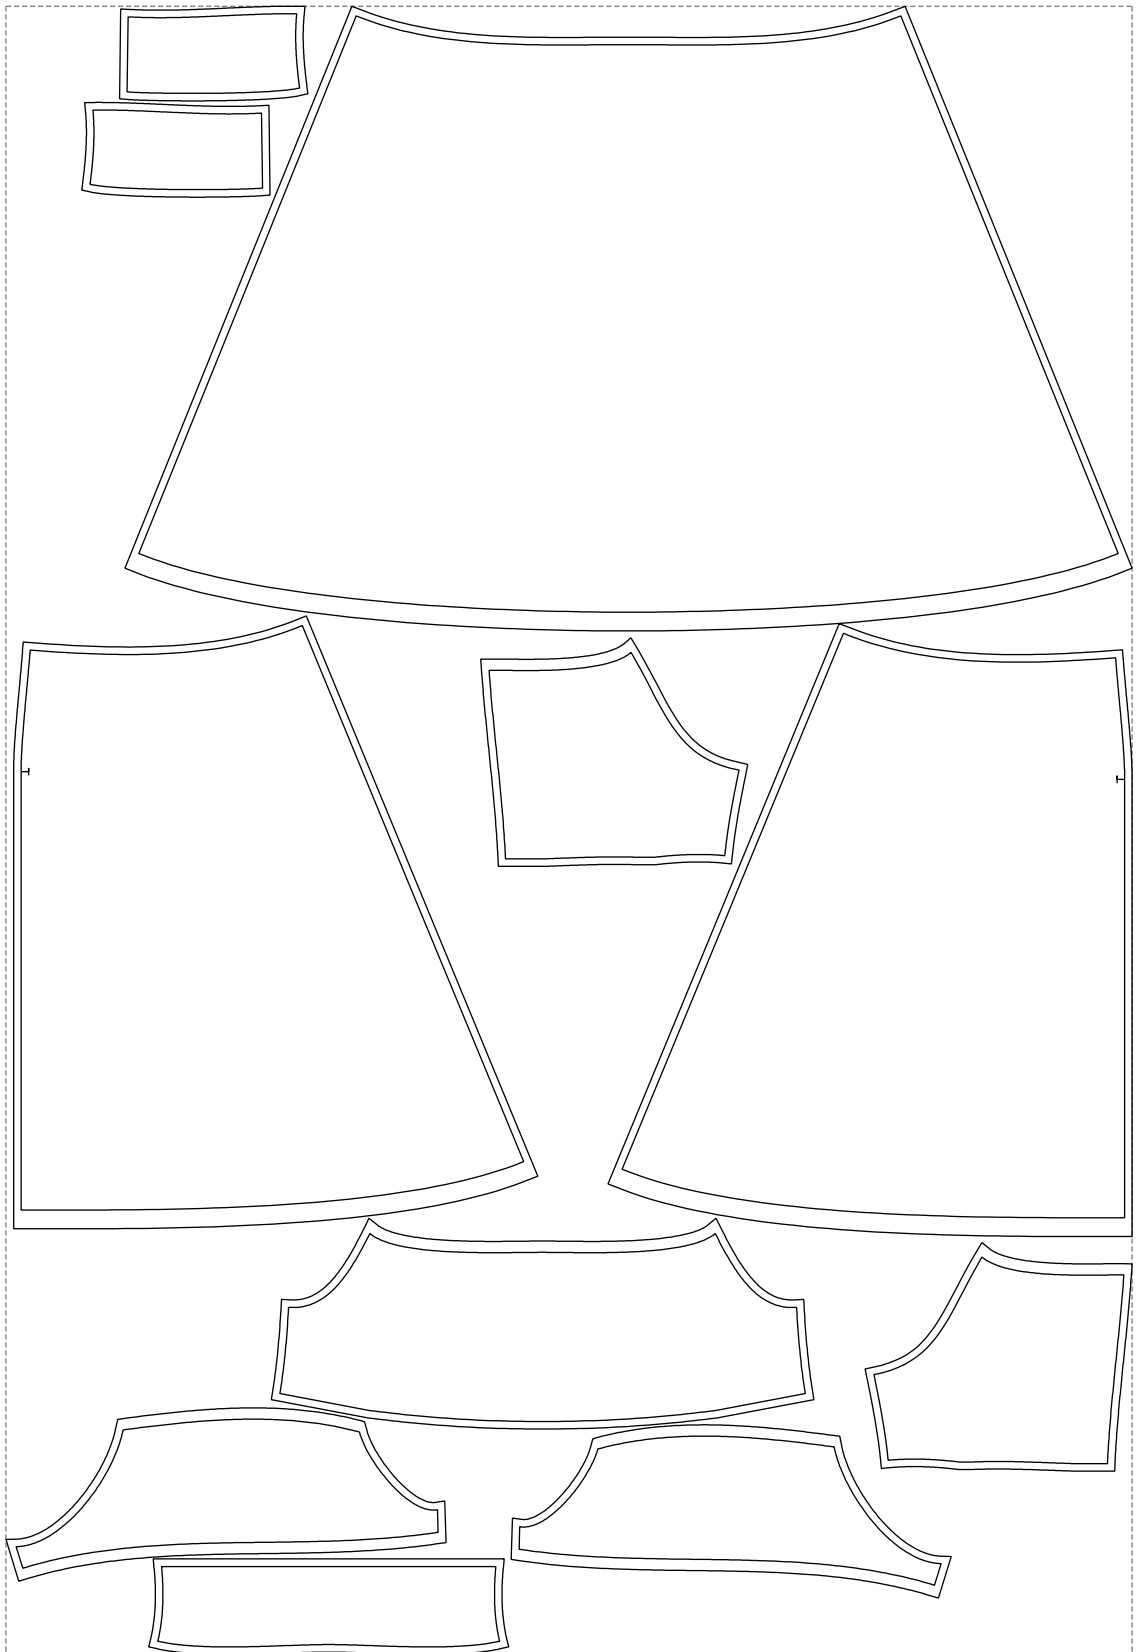

Not for print

Paper size: A4, size:1368.77 x1129.05 mm

# Example

size:1499.00 x2194.56 mm

Maneken =1 ver.0

rz\_1=170

rz\_16=100

rz\_17=85.4

rz\_18=80.2

rz\_19=108

rz\_20=105.4

---

. . . . .  
. . . . .  
. . . . .