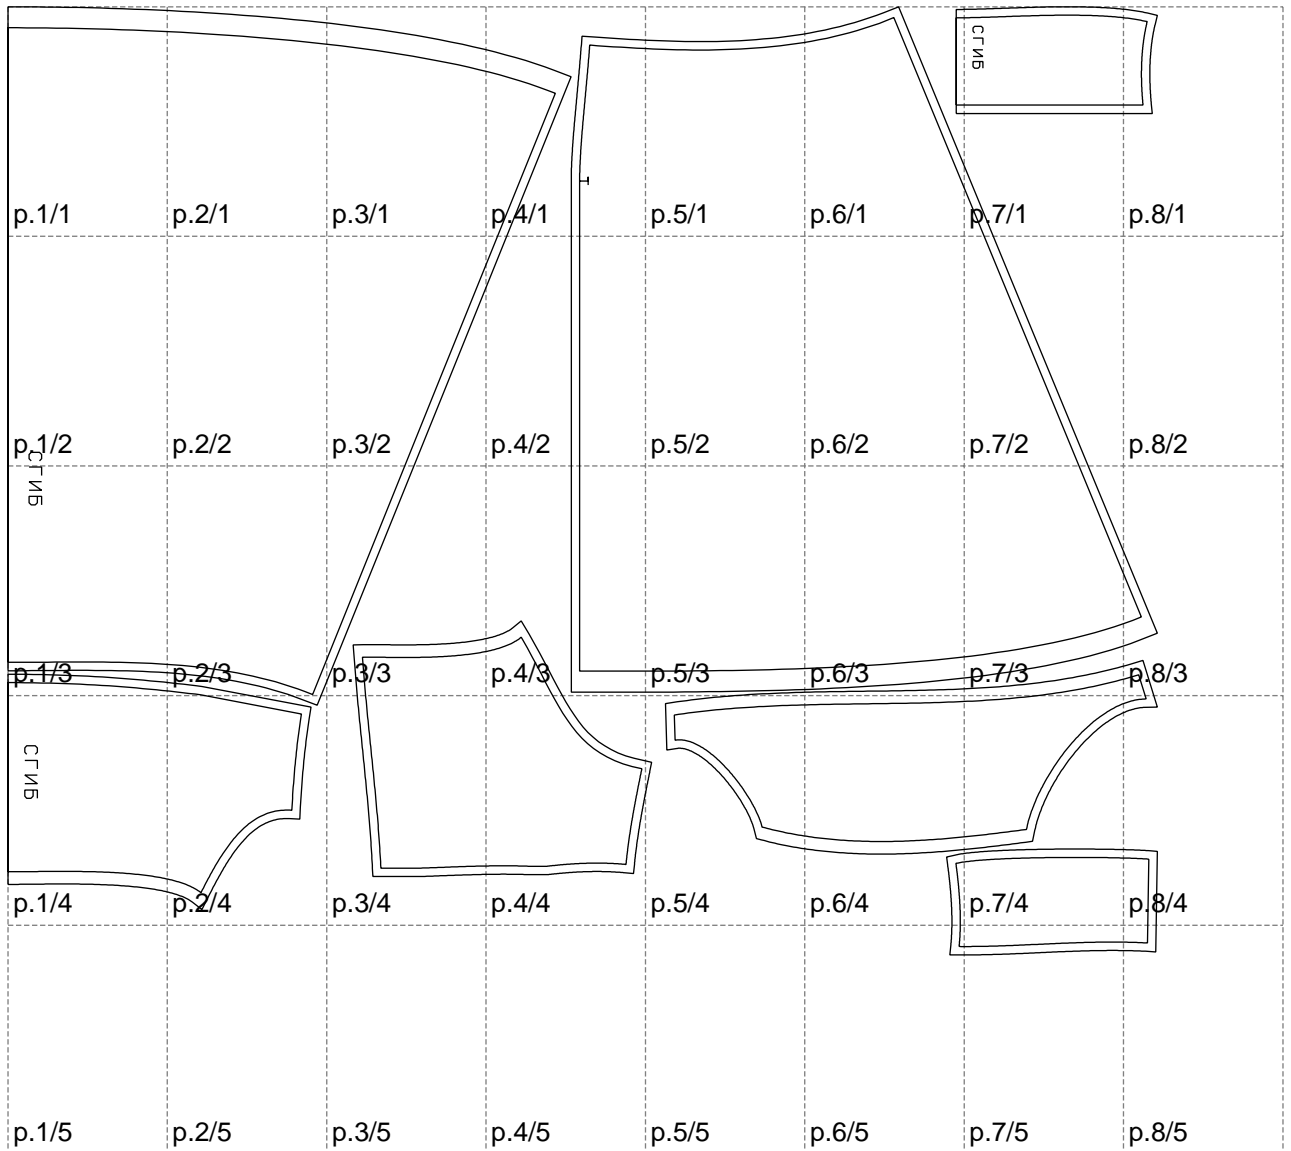

Not for print

Paper size: A4, size:1368.77 x1129.05 mm

# Example

size:1499.00 x2194.56 mm

Maneken =1 ver.0

rz\_1=170

rz\_16=100

rz\_17=85.4

rz\_18=80.2

rz\_19=108

rz\_20=105.4

---

. . . . .  
. . . . .  
. . . . .