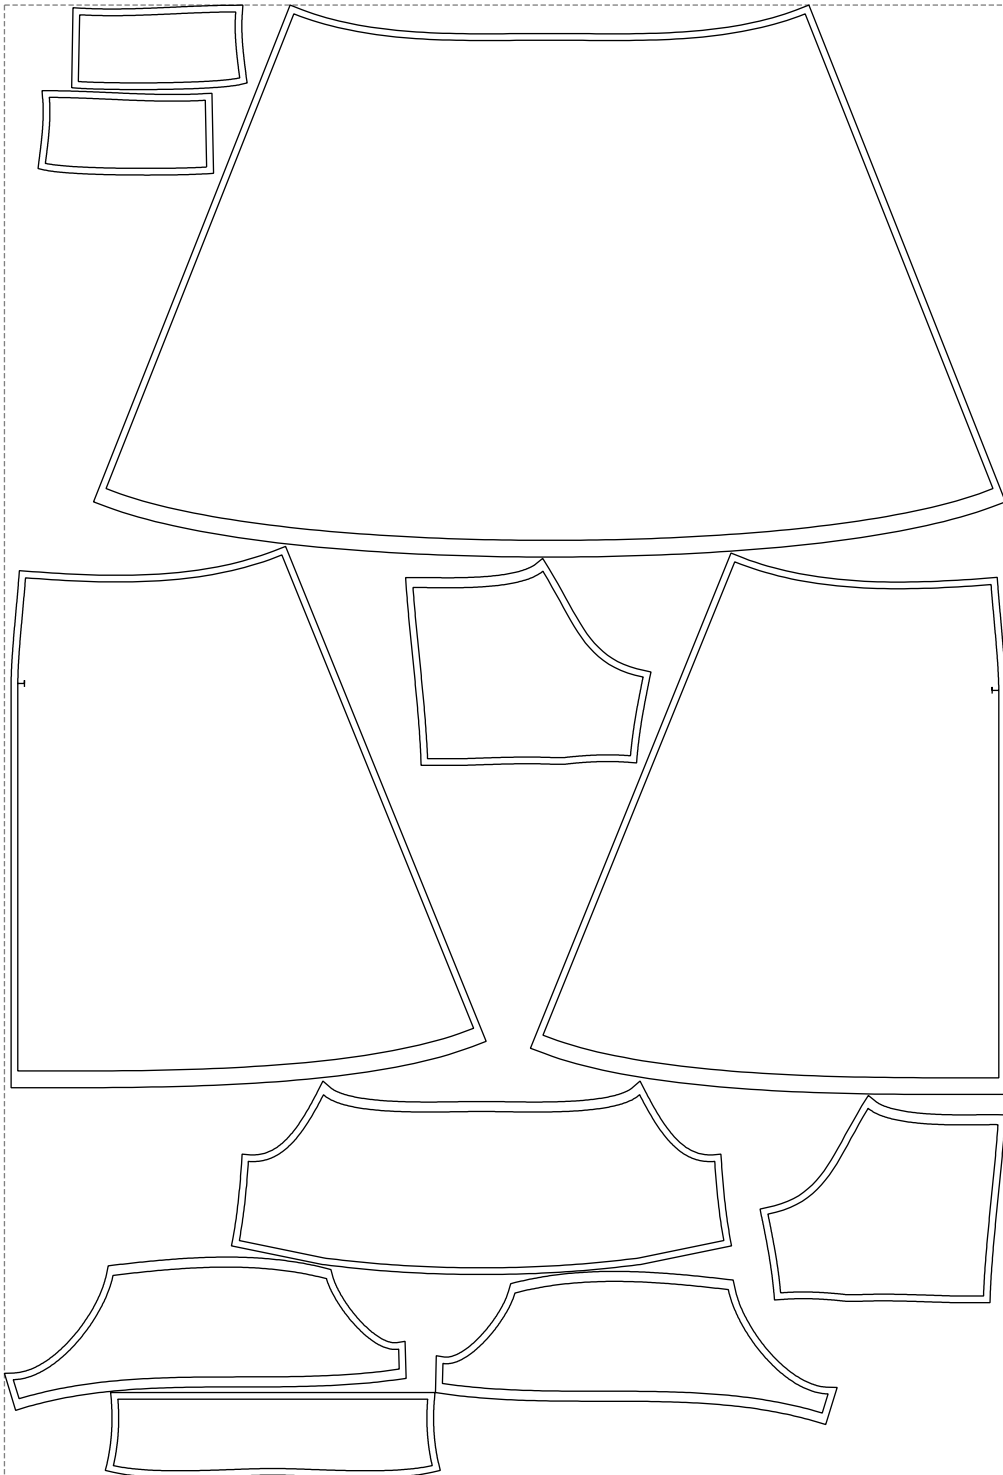

Not for print

Paper size: A4, size:1399.00 x1139.58 mm

# Example

size:1499.00 x2205.28 mm

Maneken =1 ver.0

rz\_1=170

rz\_16=104

rz\_17=88.9

rz\_18=84.4

rz\_19=112