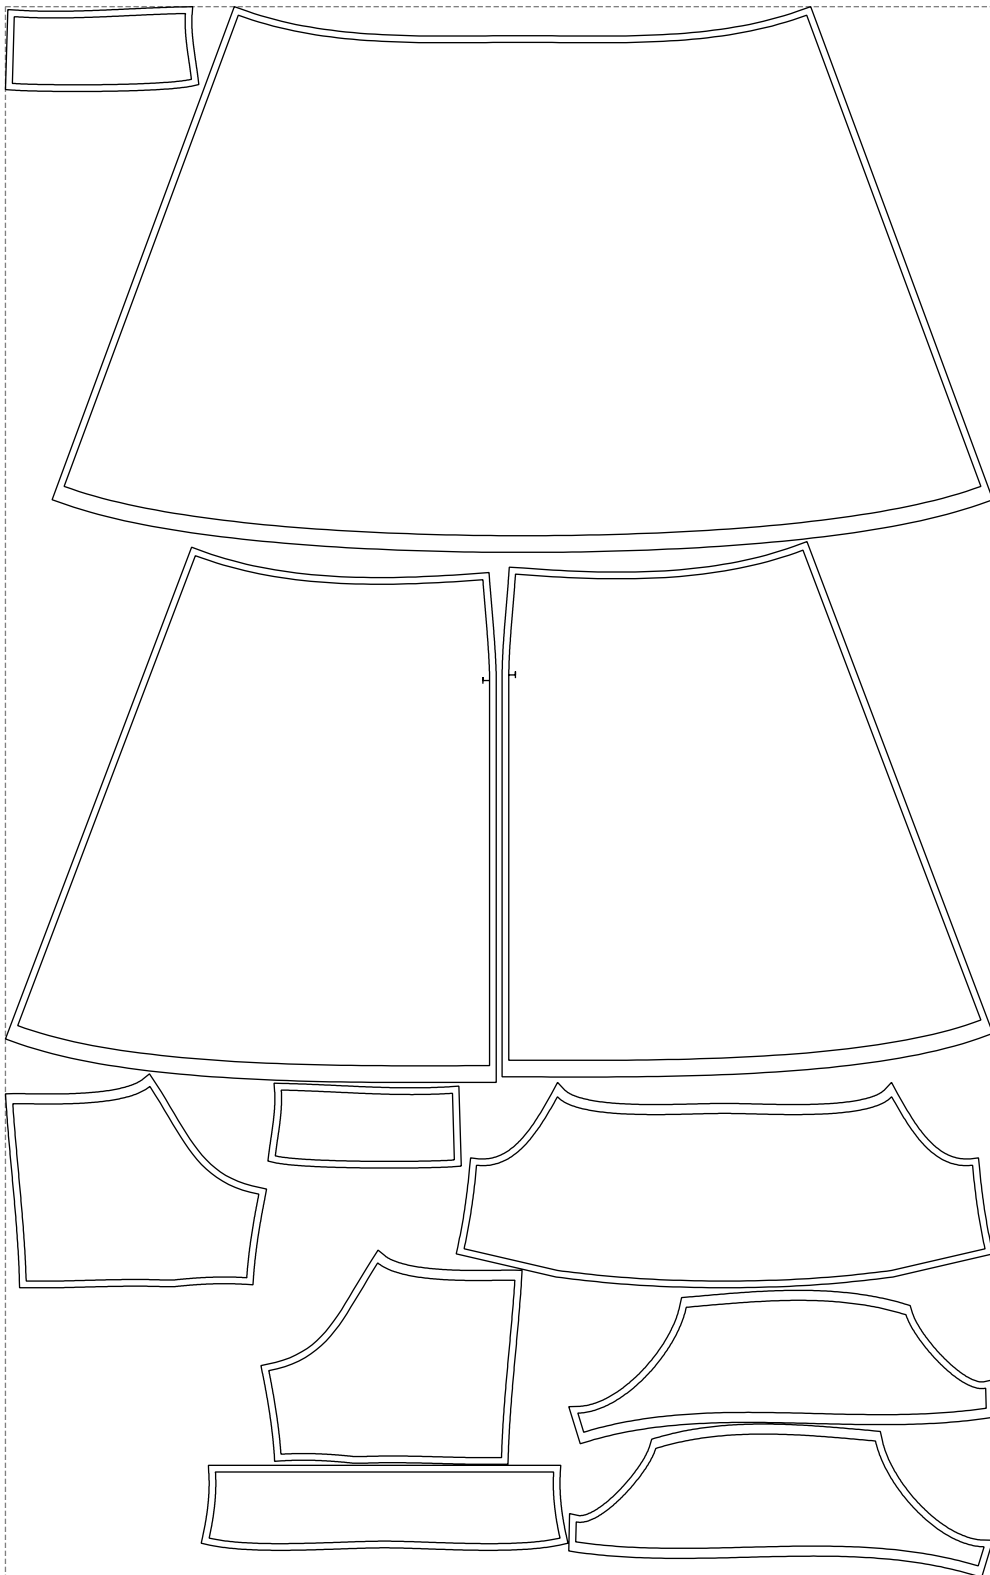

Not for print

Paper size: A4, size:1399.00 x1559.15 mm

# Example

size:1478.90 x2352.88 mm

Maneken =1 ver.0

rz\_1=170

rz\_16=112

rz\_17=96.2

rz\_18=94

rz\_19=120