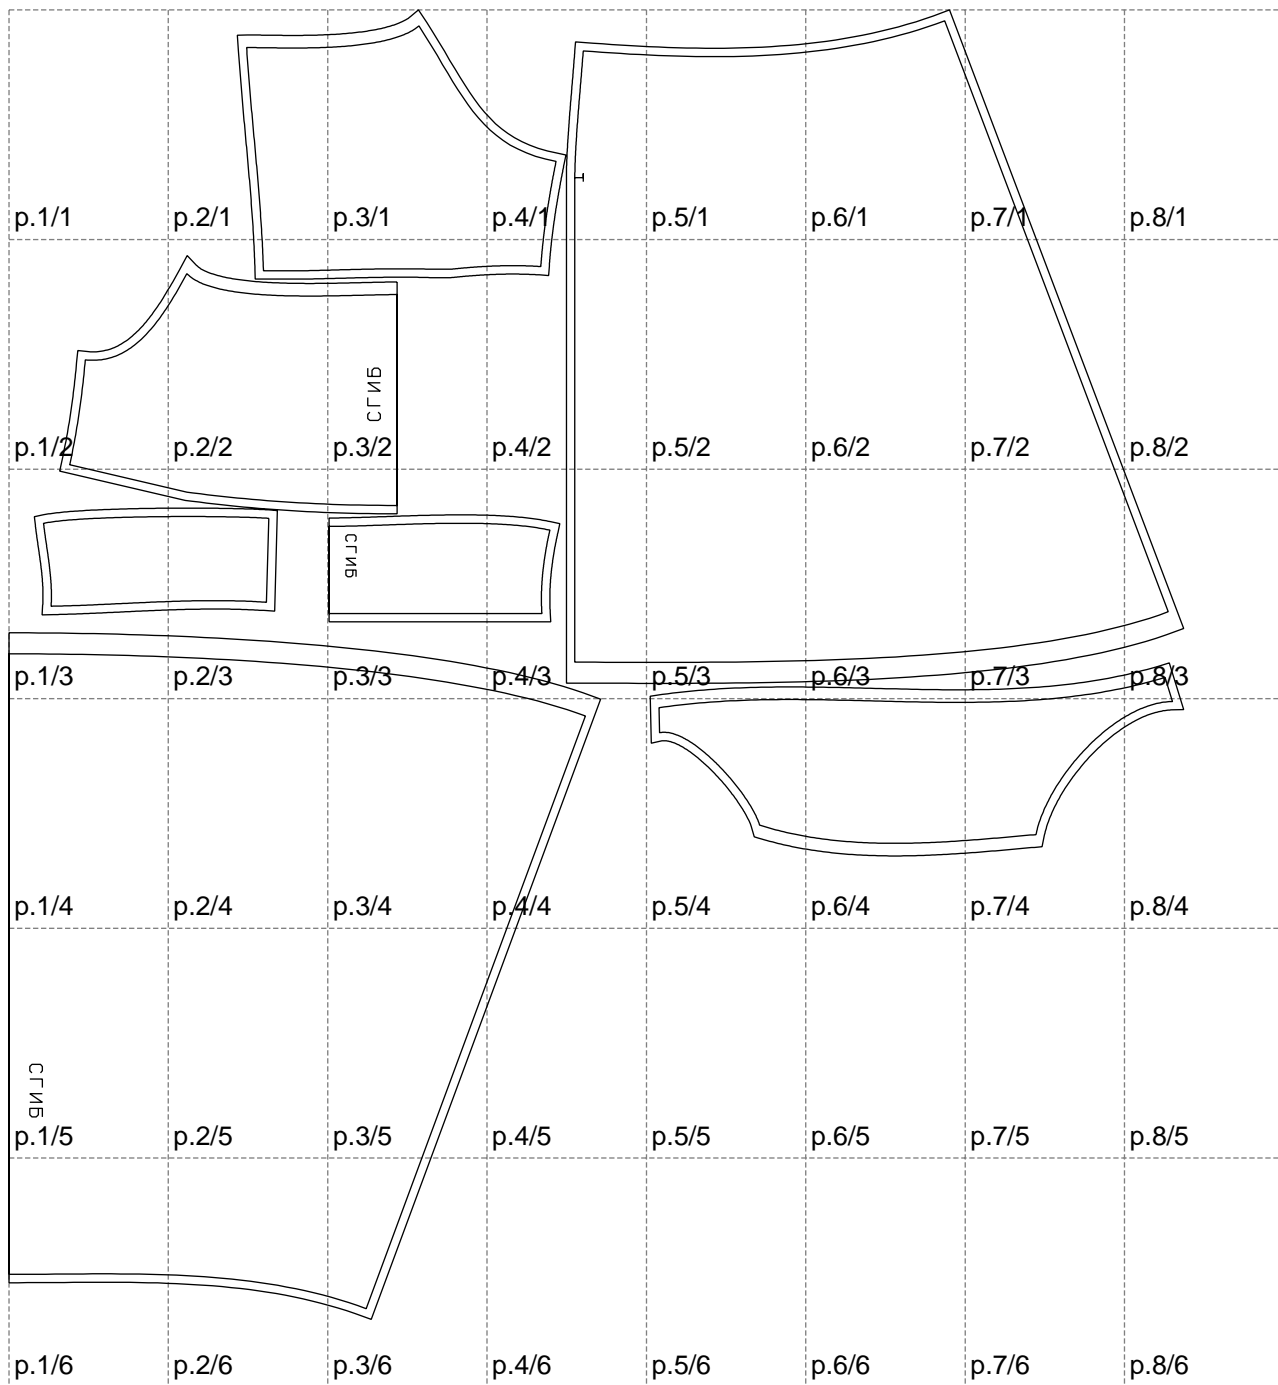

Not for print

Paper size: A4, size:1399.00 x1559.15 mm

# Example

size:1478.90 x2352.88 mm

Maneken =1 ver.0

rz\_1=170

rz\_16=112

rz\_17=96.2

rz\_18=94

rz\_19=120

rz\_20=117

---

. . . . .  
. . . . .  
. . . . .