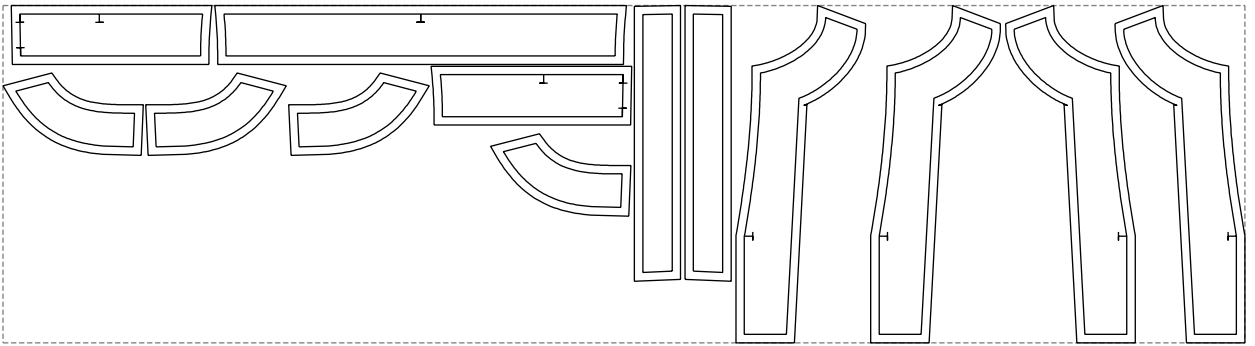

Not for print

Paper size: A4, size:1399.00 x1027.91 mm

# Example

size:1478.97 x401.68 mm

Maneken =1 ver.0

rz\_1=170

rz\_16=92

rz\_17=78.8

rz\_18=71.8

rz\_19=100

rz\_20=98.1

---

. . . . .  
. . . . .  
. . . . .