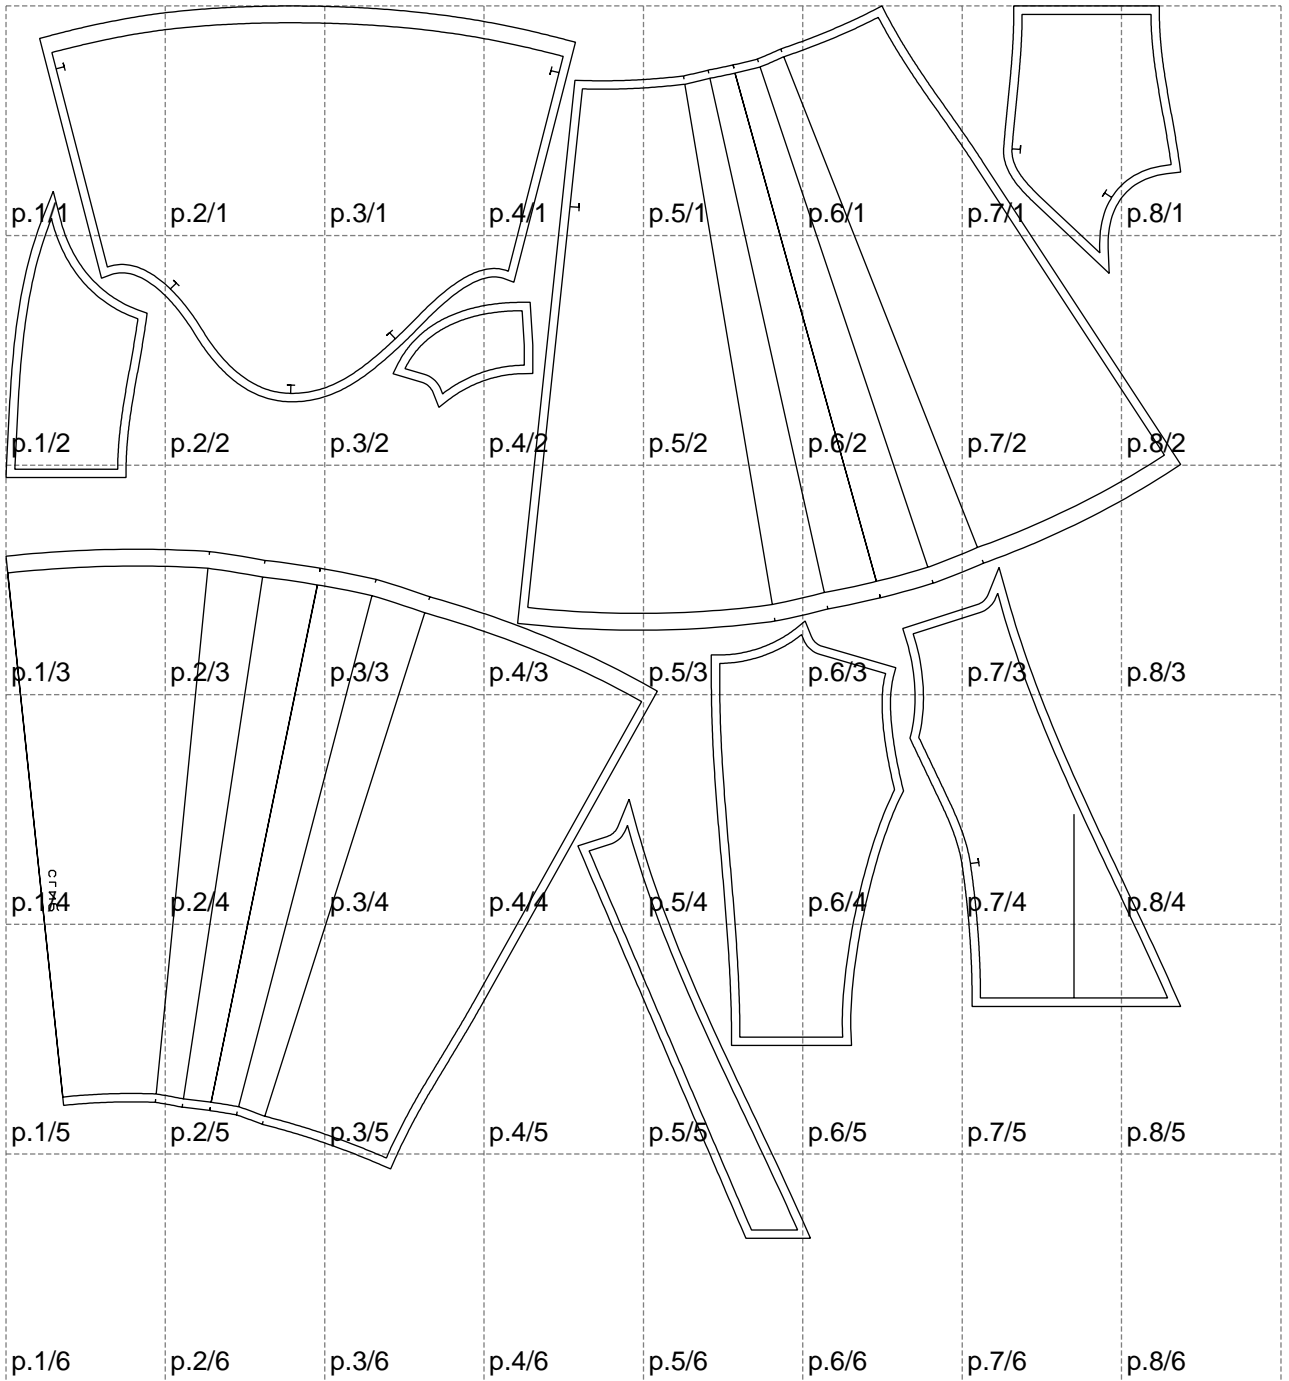

Not for print

Paper size: A4, size:1399.00 x1467.57 mm

# Example

size:1501.20 x3615.02 mm

Maneken =1 ver.0

rz\_1=170

rz\_16=112

rz\_17=96.2

rz\_18=94

rz\_19=120

rz\_20=117

---

. . . . .  
. . . . .  
. . . . .