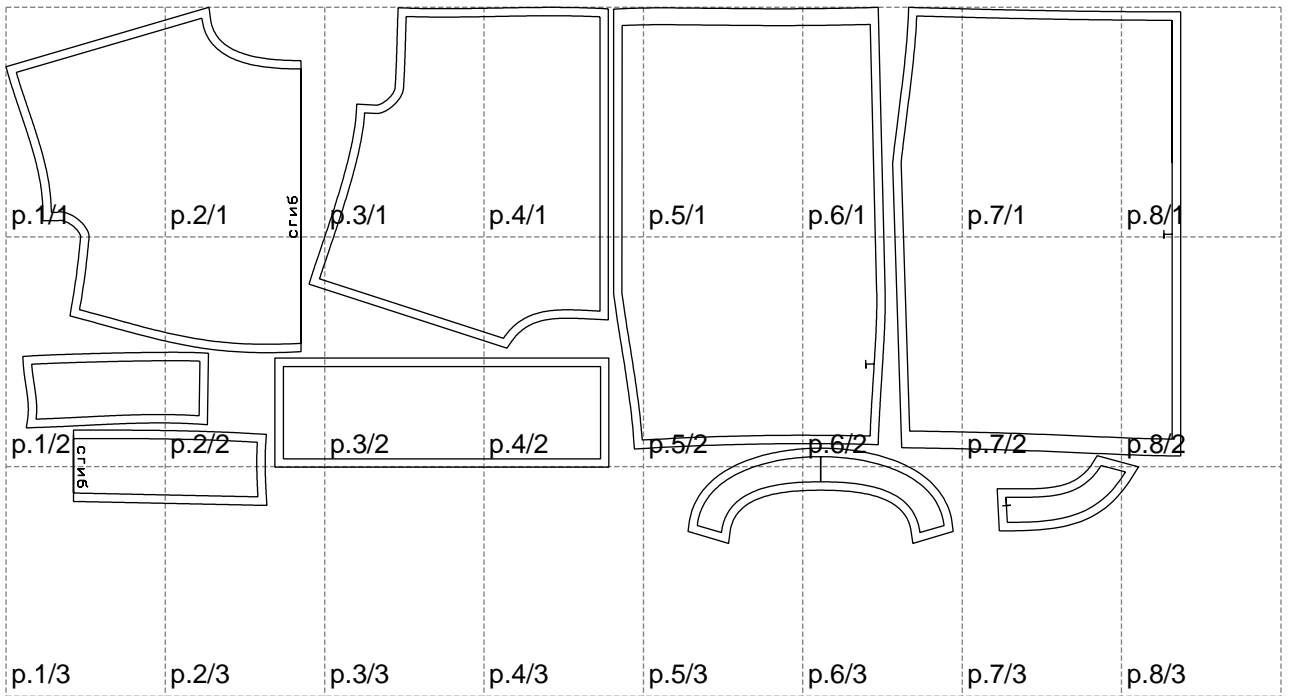

Not for print

Paper size: A4, size:1399.00 x638.32 mm

Example

size:1499.00 x1302.91 mm

Maneken =1 ver.0

rz_1=170

rz_16=92

rz_17=78.8

rz_18=71.8

rz_19=100

rz_20=98.1

.
.
.