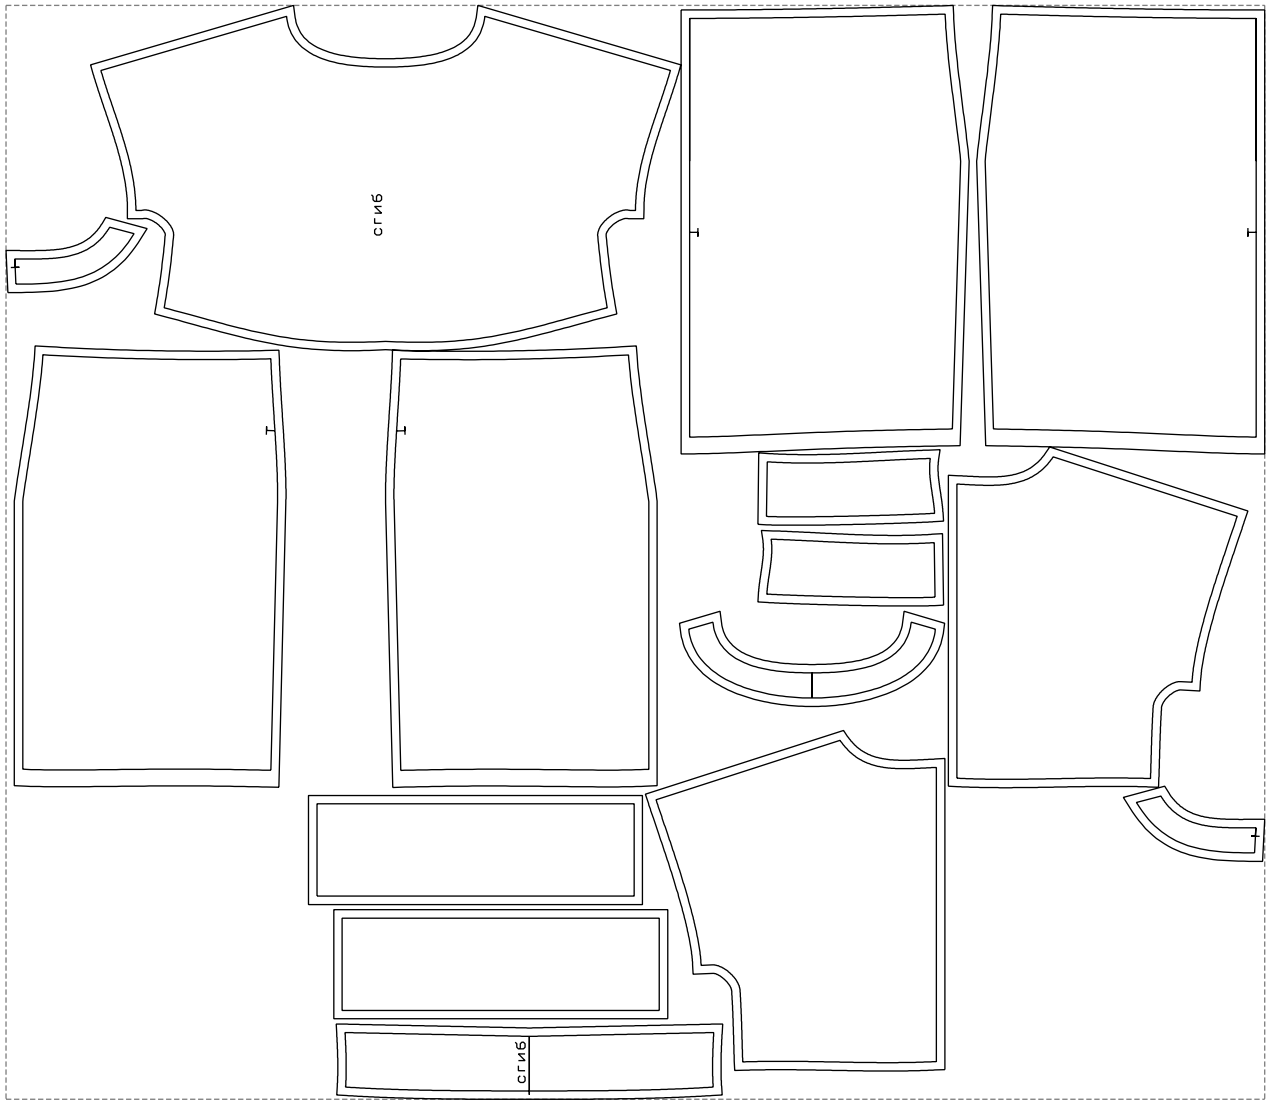

Not for print

Paper size: A4, size:1399.00 x638.32 mm

Example

size:1499.00 x1302.91 mm

Maneken =1 ver.0

rz_1=170

rz_16=92

rz_17=78.8

rz_18=71.8

rz_19=100

rz_20=98.1

.
.
.