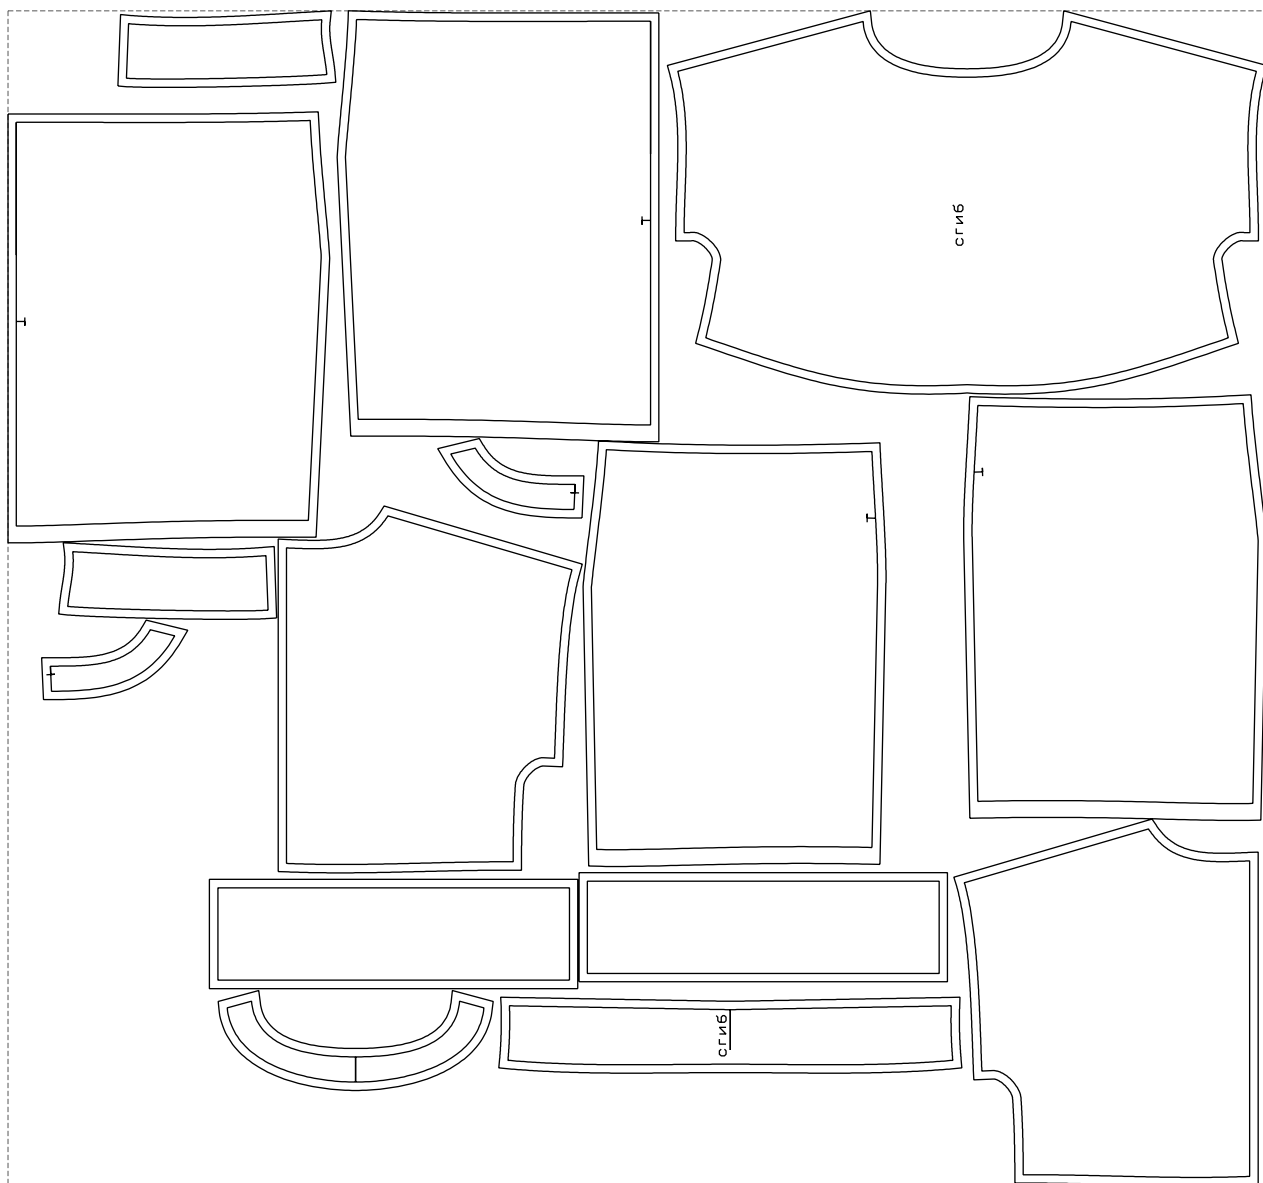

Not for print

Paper size: A4, size:1399.00 x781.88 mm

# Example

size:1499.00 x1399.56 mm

Maneken =1 ver.0

rz\_1=170

rz\_16=108

rz\_17=92.5

rz\_18=89.2

rz\_19=116

rz\_20=113

---

. . . . .  
. . . . .  
. . . . .