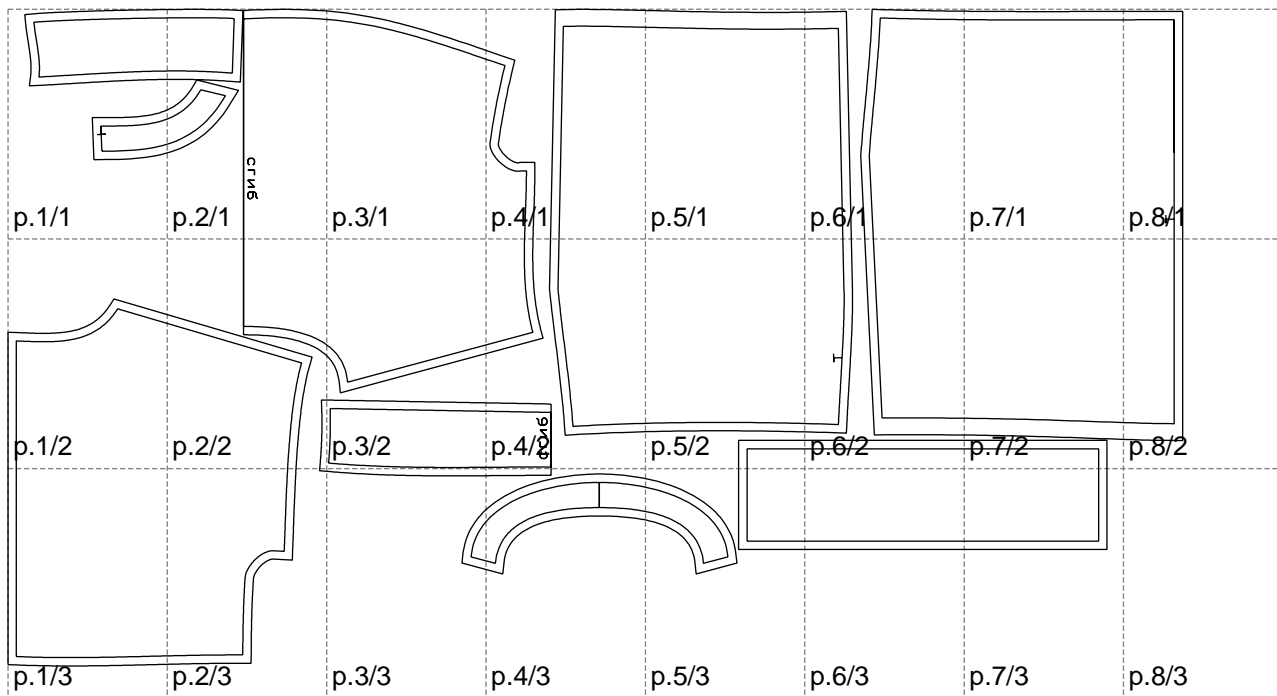

Not for print

Paper size: A4, size:1399.00 x781.88 mm

# Example

size:1499.00 x1399.56 mm

Maneken =1 ver.0

rz\_1=170

rz\_16=108

rz\_17=92.5

rz\_18=89.2

rz\_19=116

rz\_20=113

---

. . . . .  
. . . . .  
. . . . .