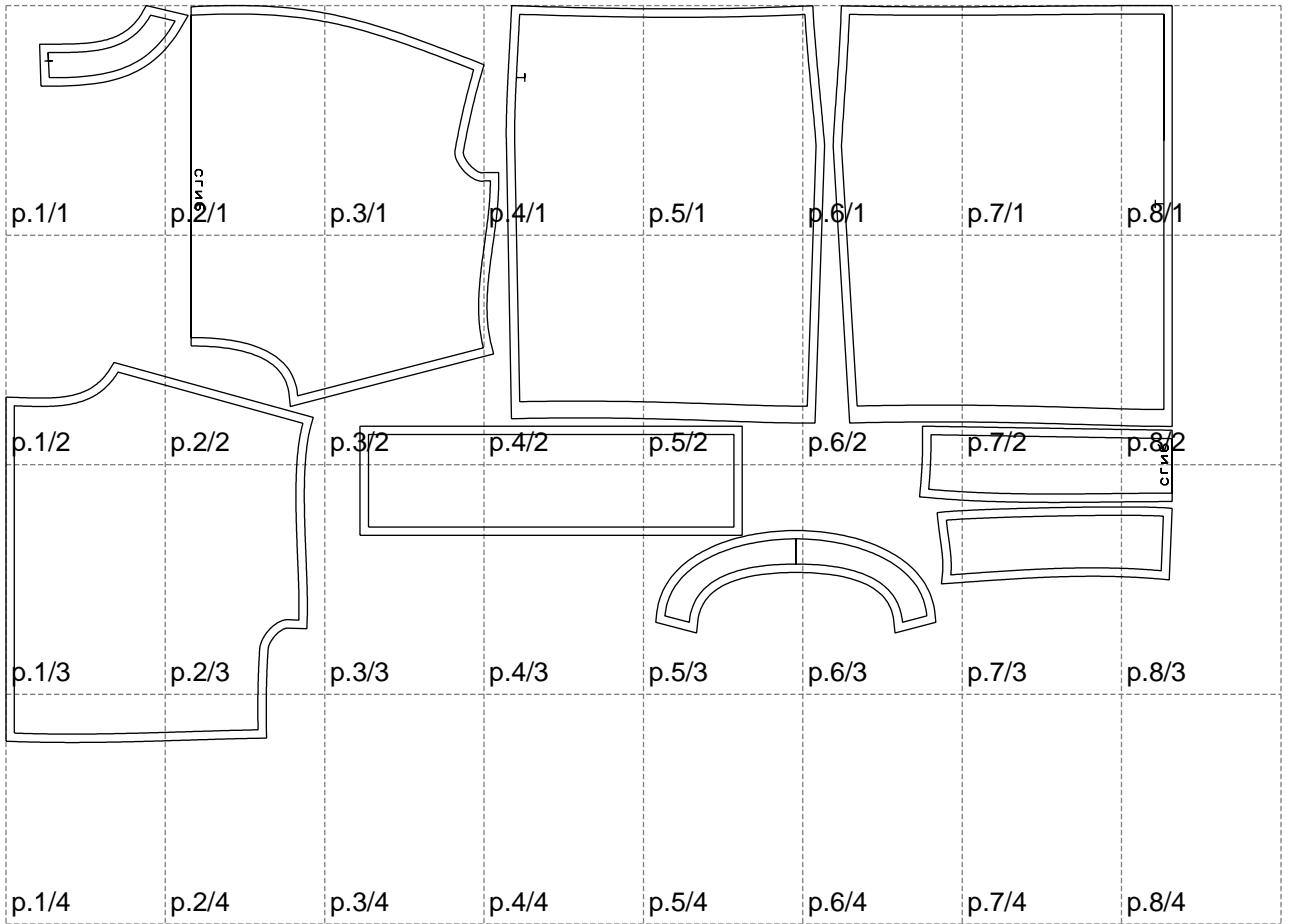

Not for print

Paper size: A4, size:1388.97 x877.51 mm

# Example

size:1499.00 x1441.02 mm

Maneken =1 ver.0

rz\_1=170

rz\_16=116

rz\_17=100

rz\_18=98.8

rz\_19=124

rz\_20=121

---

. . . . .  
. . . . .  
. . . . .