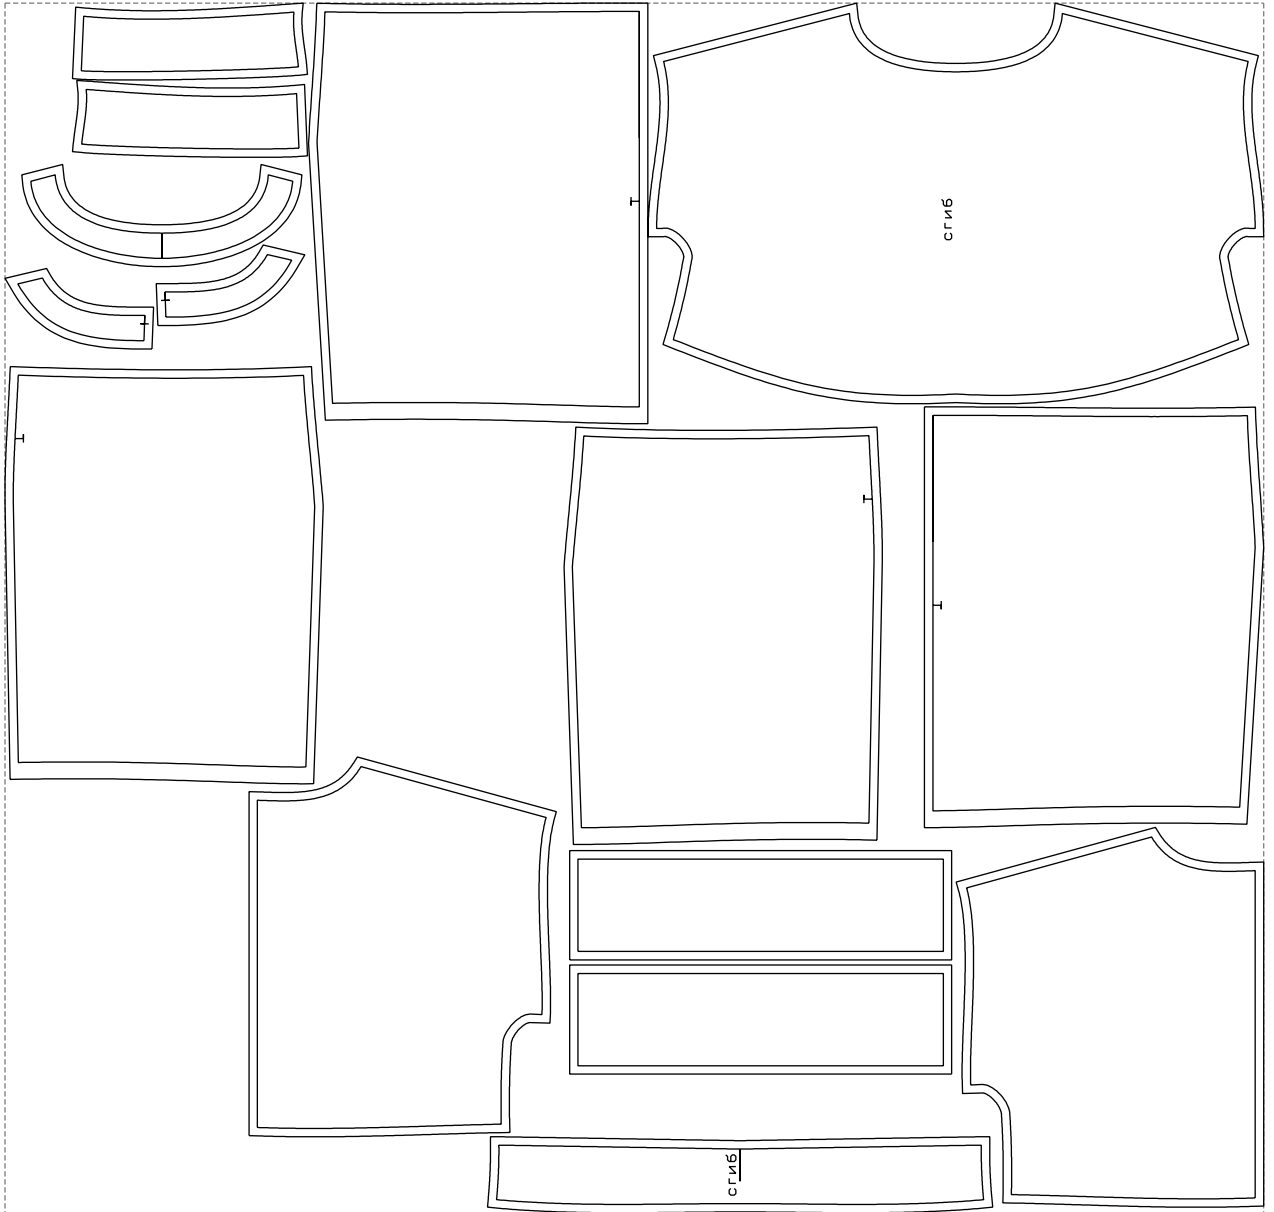

Not for print

Paper size: A4, size:1388.97 x877.51 mm

# Example

size:1499.00 x1441.02 mm

Maneken =1 ver.0

rz\_1=170

rz\_16=116

rz\_17=100

rz\_18=98.8

rz\_19=124

rz\_20=121

---

. . . . .  
. . . . .  
. . . . .