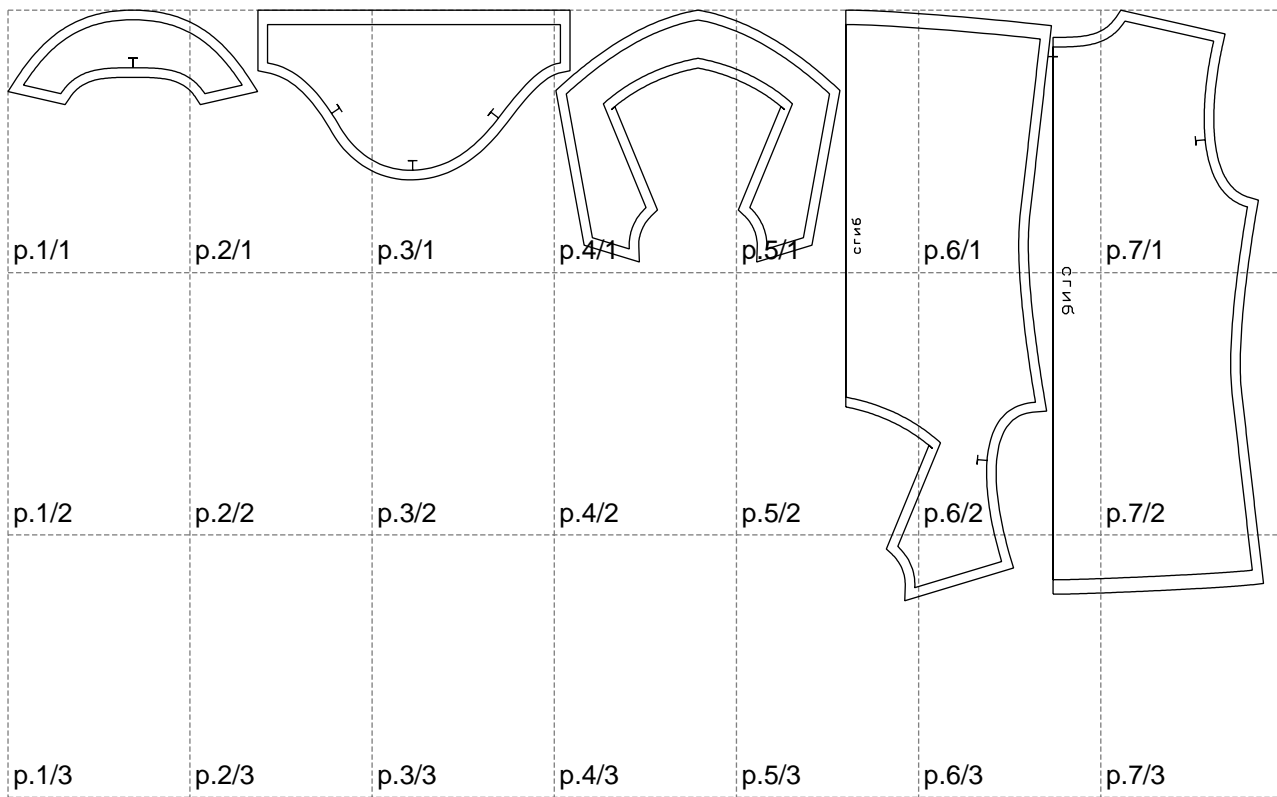

Not for print

Paper size: A4, size:1308.31 x615.48 mm

Example

size:1478.93 x615.48 mm

Maneken =1 ver.0

rz_1=170

rz_16=88

rz_17=75.6

rz_18=67.6

rz_19=96

rz_20=94.6

.
.
.