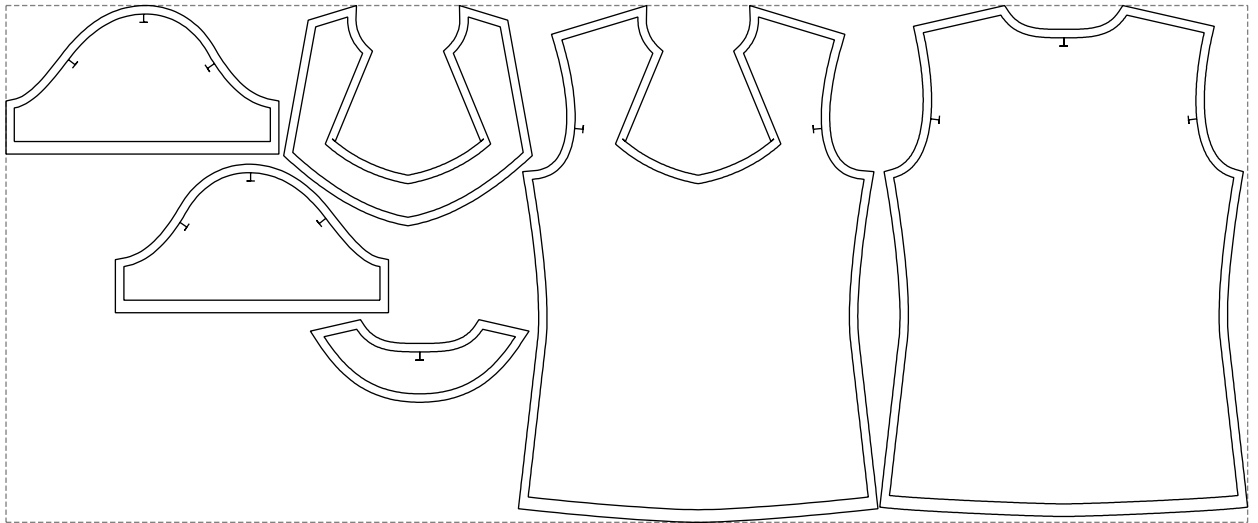

Not for print

Paper size: A4, size:1308.31 x615.48 mm

Example

size:1478.93 x615.48 mm

Maneken =1 ver.0

rz_1=170

rz_16=88

rz_17=75.6

rz_18=67.6

rz_19=96

rz_20=94.6

.
.
.