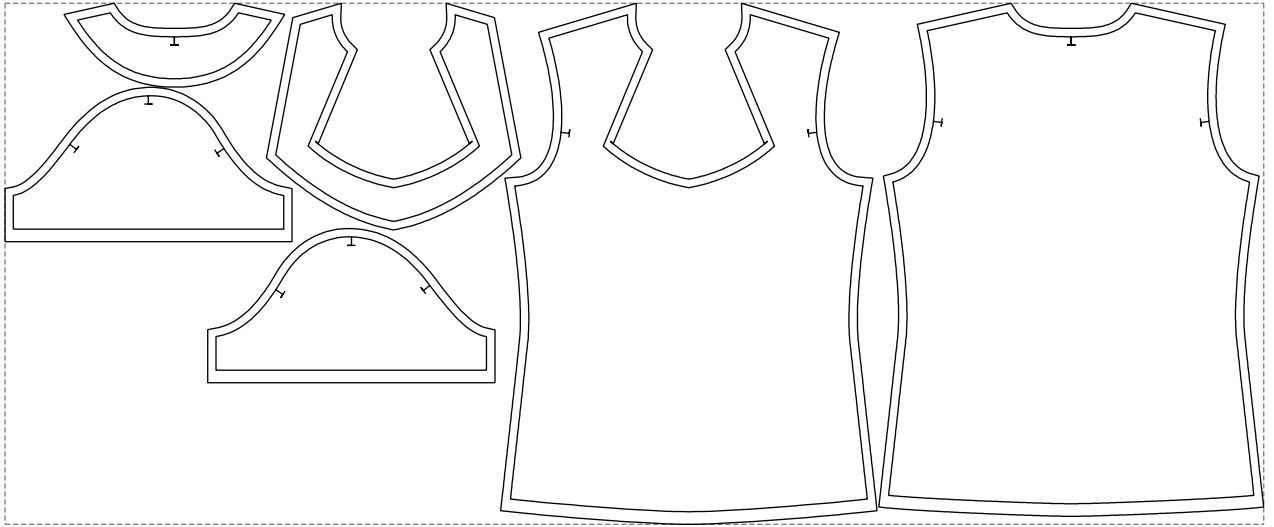

Not for print

Paper size: A4, size:1358.79 x620.55 mm

# Example

size:1499.00 x620.55 mm

Maneken =1 ver.0

rz\_1=170

rz\_16=92

rz\_17=78.8

rz\_18=71.8

rz\_19=100