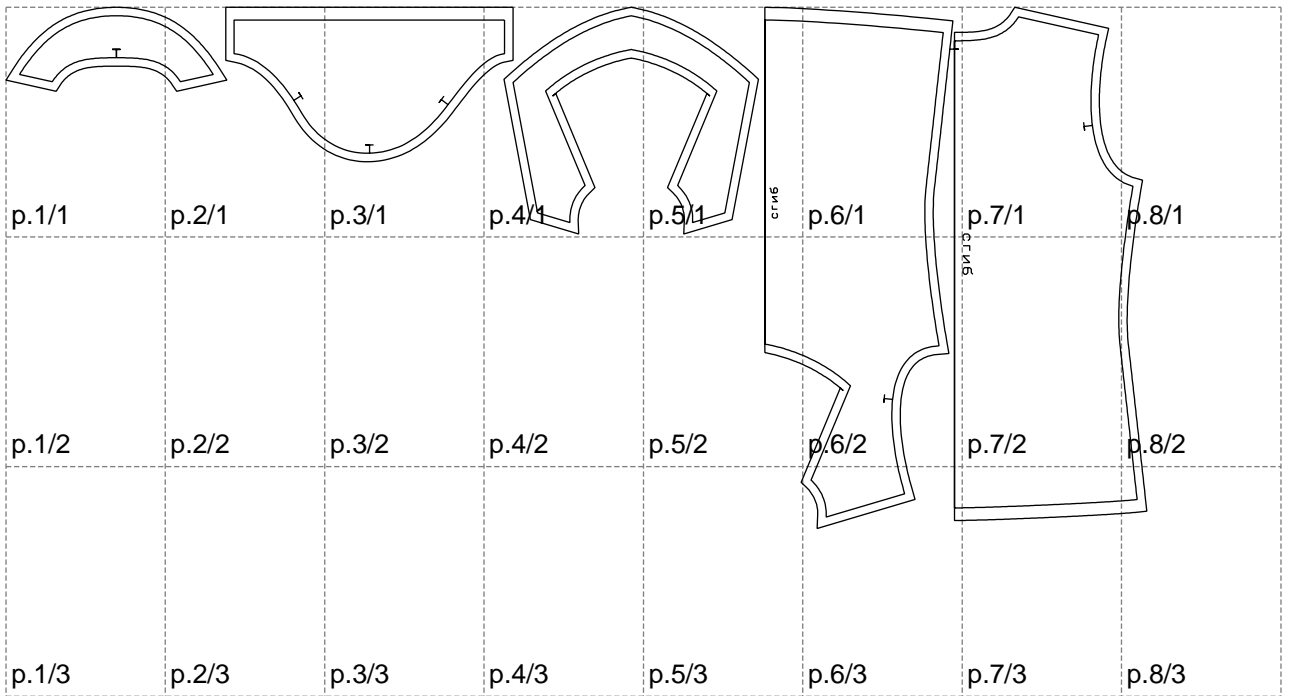

Not for print

Paper size: A4, size:1358.79 x620.55 mm

# Example

size:1499.00 x620.55 mm

Maneken =1 ver.0

rz\_1=170

rz\_16=92

rz\_17=78.8

rz\_18=71.8

rz\_19=100

rz\_20=98.1

---

. . . . .  
. . . . .  
. . . . .